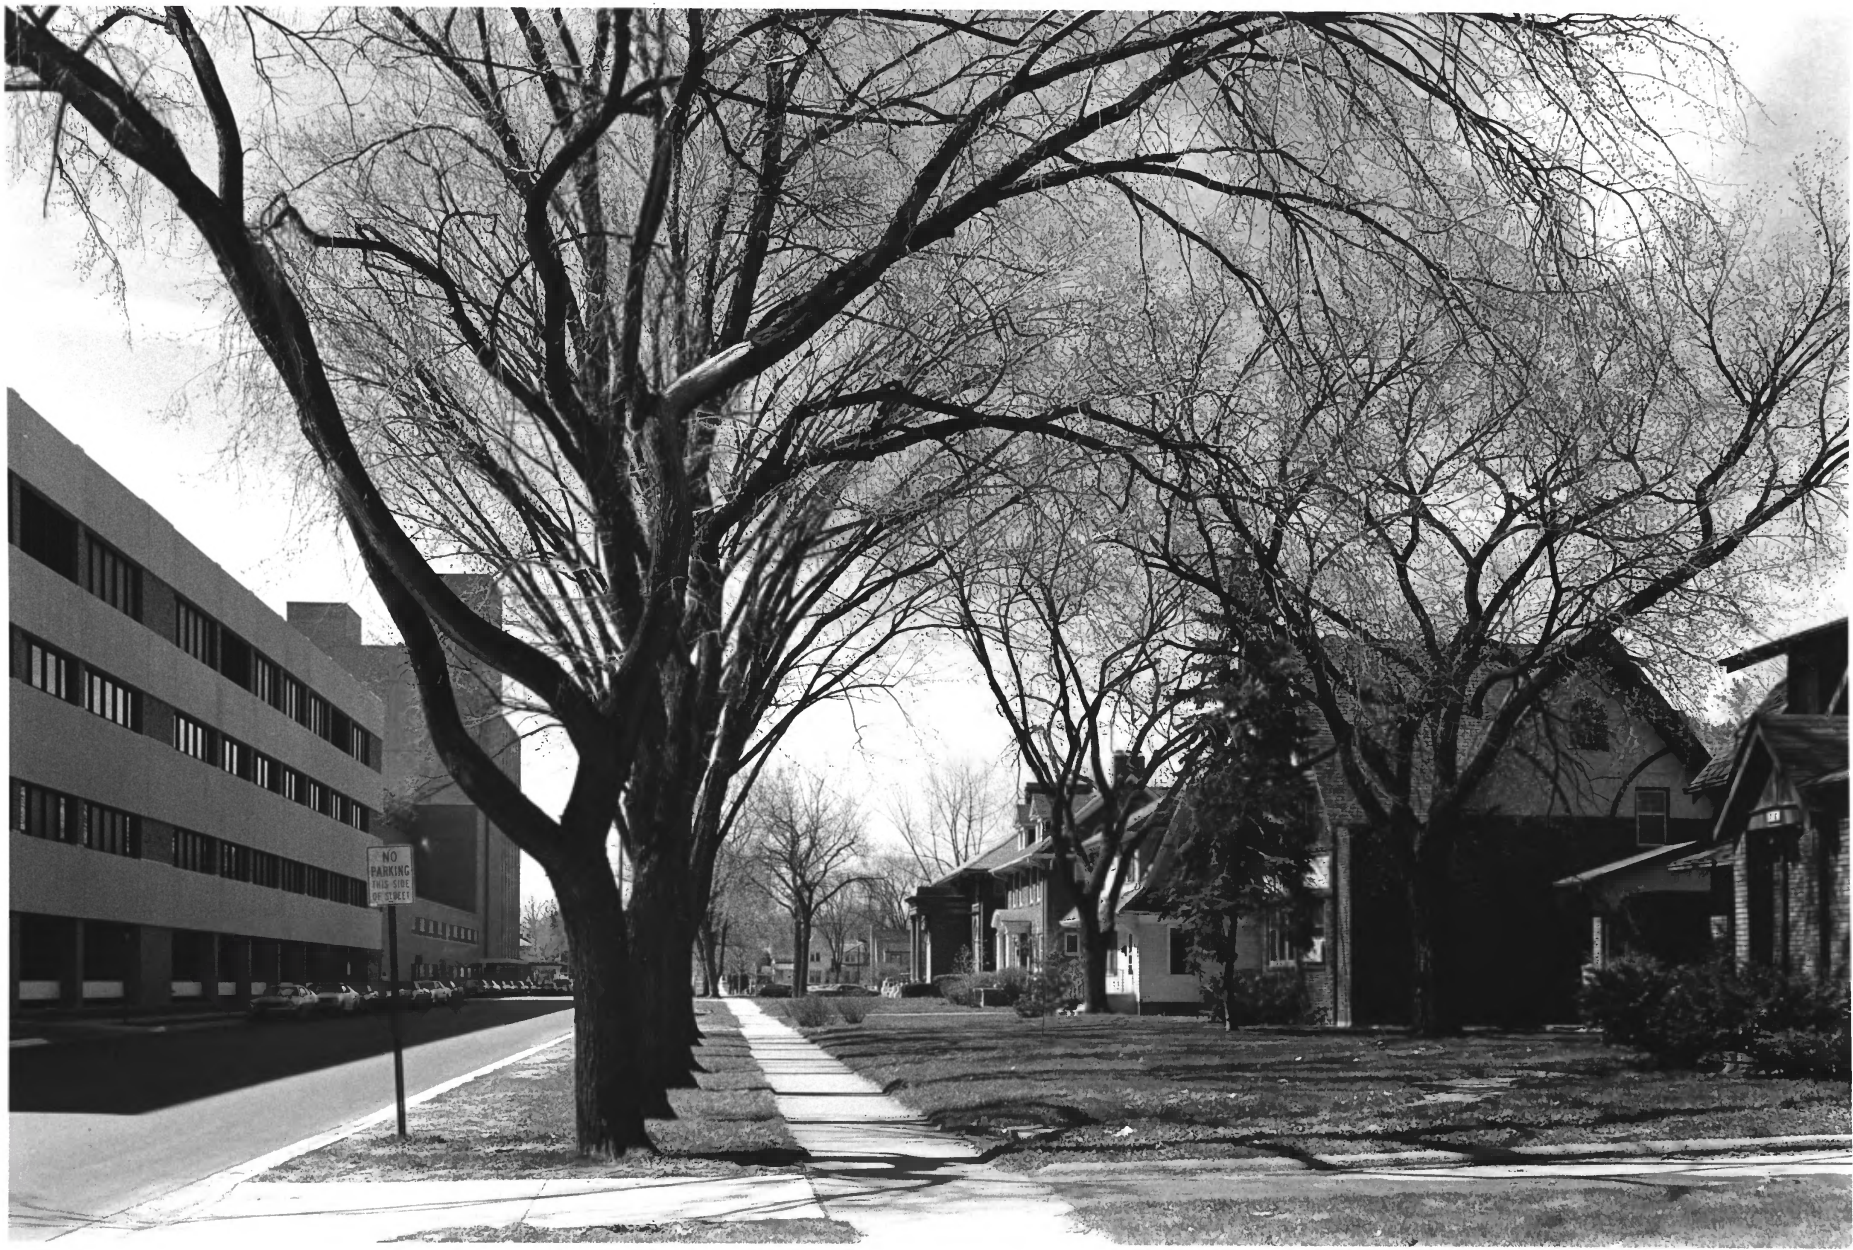

Astor Neighborhood

Green Bay, Wis.

JUN 26 1979

K.E. Hundt, May 1978

FEB 27 1980

Neg. BR-KEH-A-29 at SHSW

Van Buren, E side, between

Emilie and Grignon *Brown*