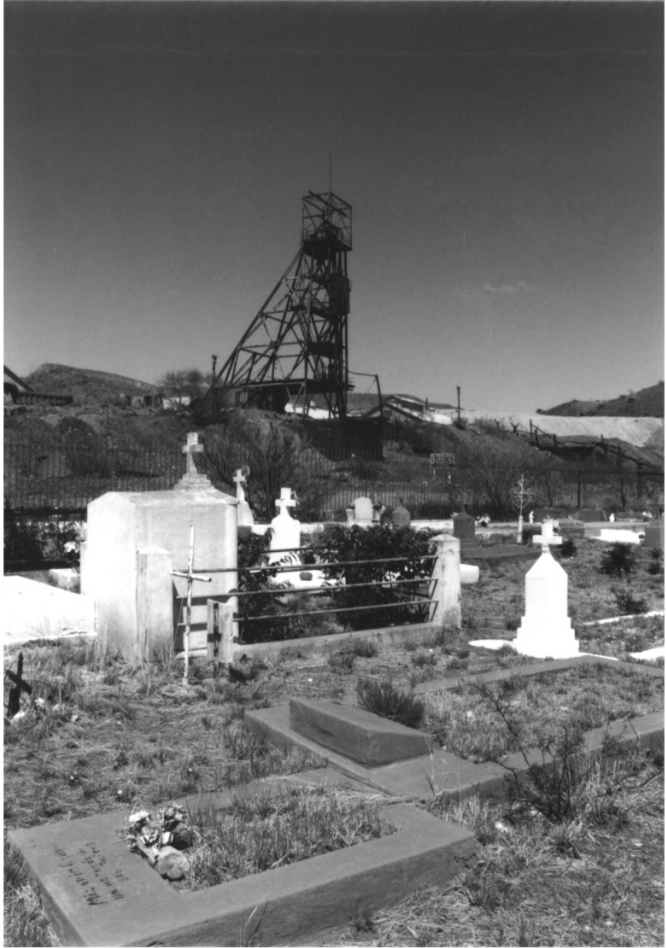

EVERGREEN CEMETERY

COCHISE COUNTY ARIZONA

FIG. 7 / NEG. # TEMP 2-026

Photo 5

EVERGREEN CEMETERY
COCHISE COUNTY ARIZONA
FIG. 8 / NEG. # II-2-031

Photo 6

IN MEMORY OF OUR
DECEASED MEMBERS
NOVA SRBIA
MERGED 1918
NEMANJA LODGE 142
OCT 21 1938