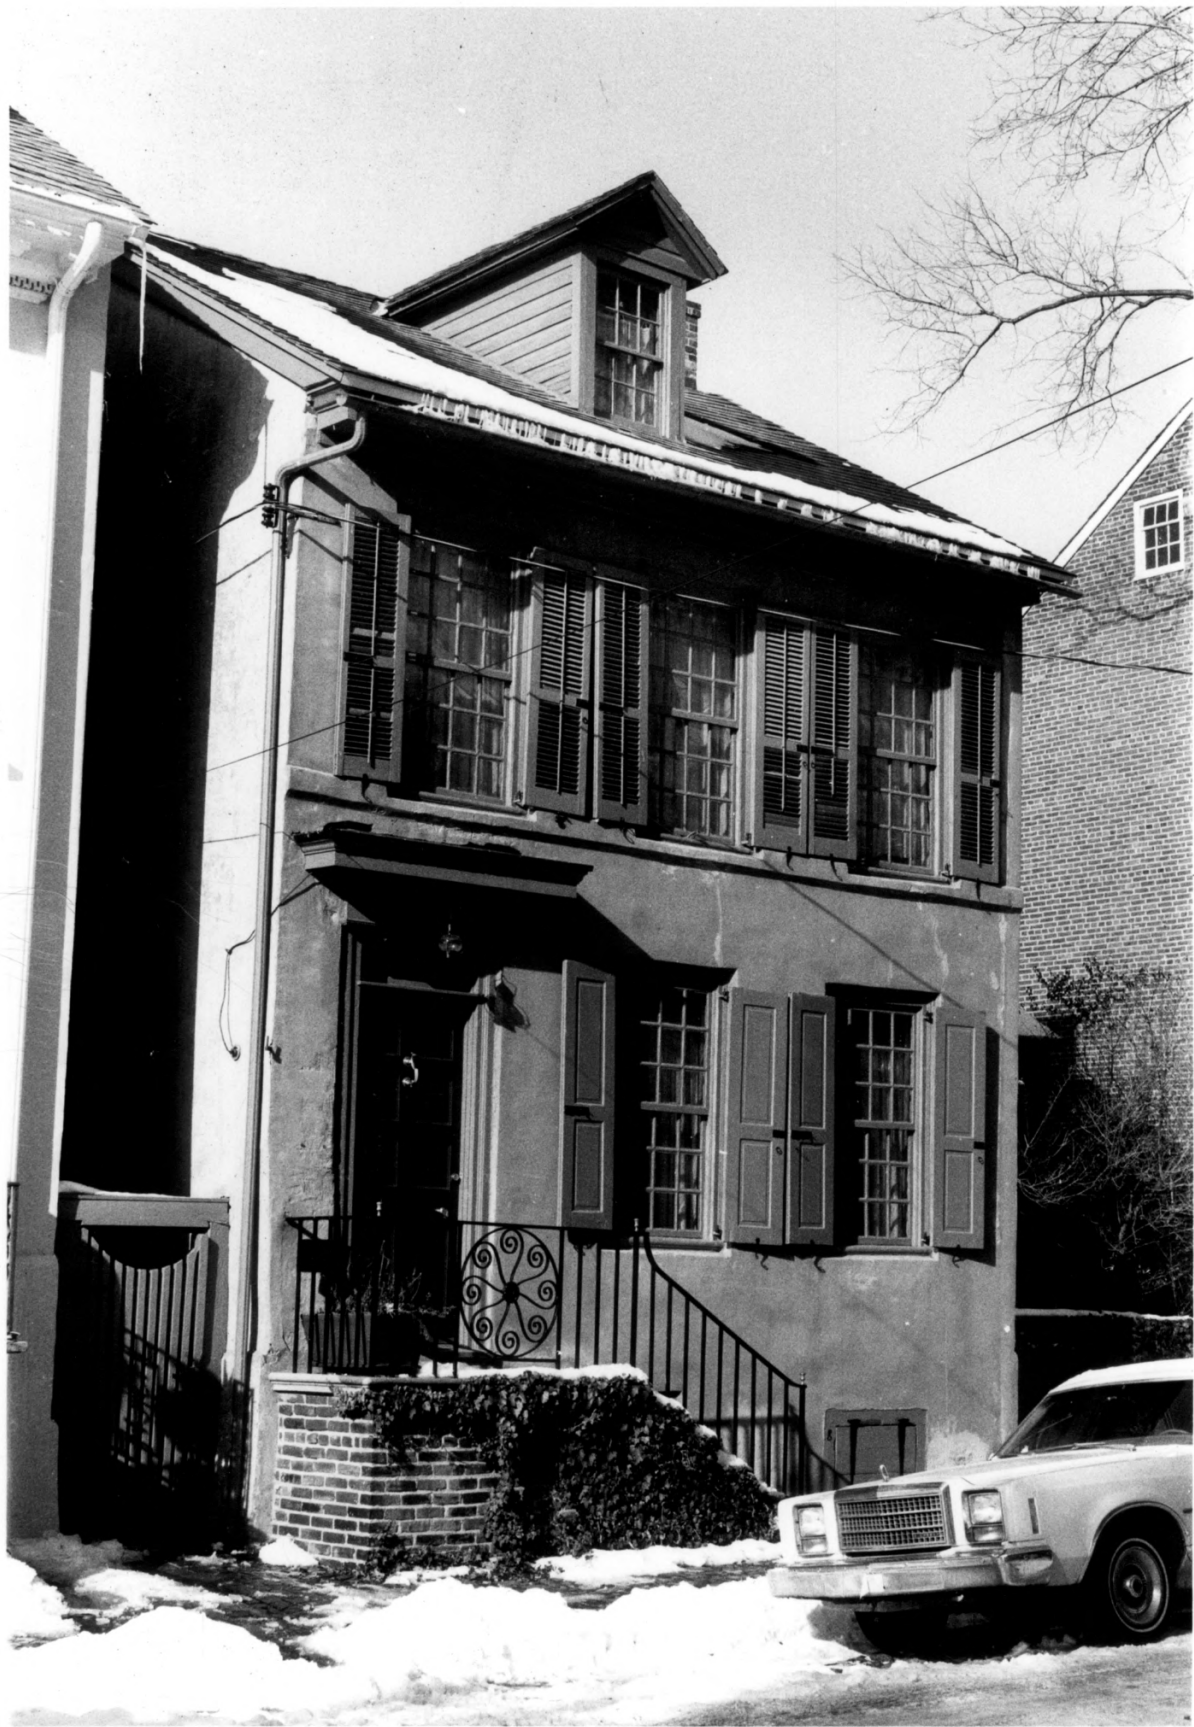

N-349. 20
McWILLIAM HOUSE
8 THE STRAND