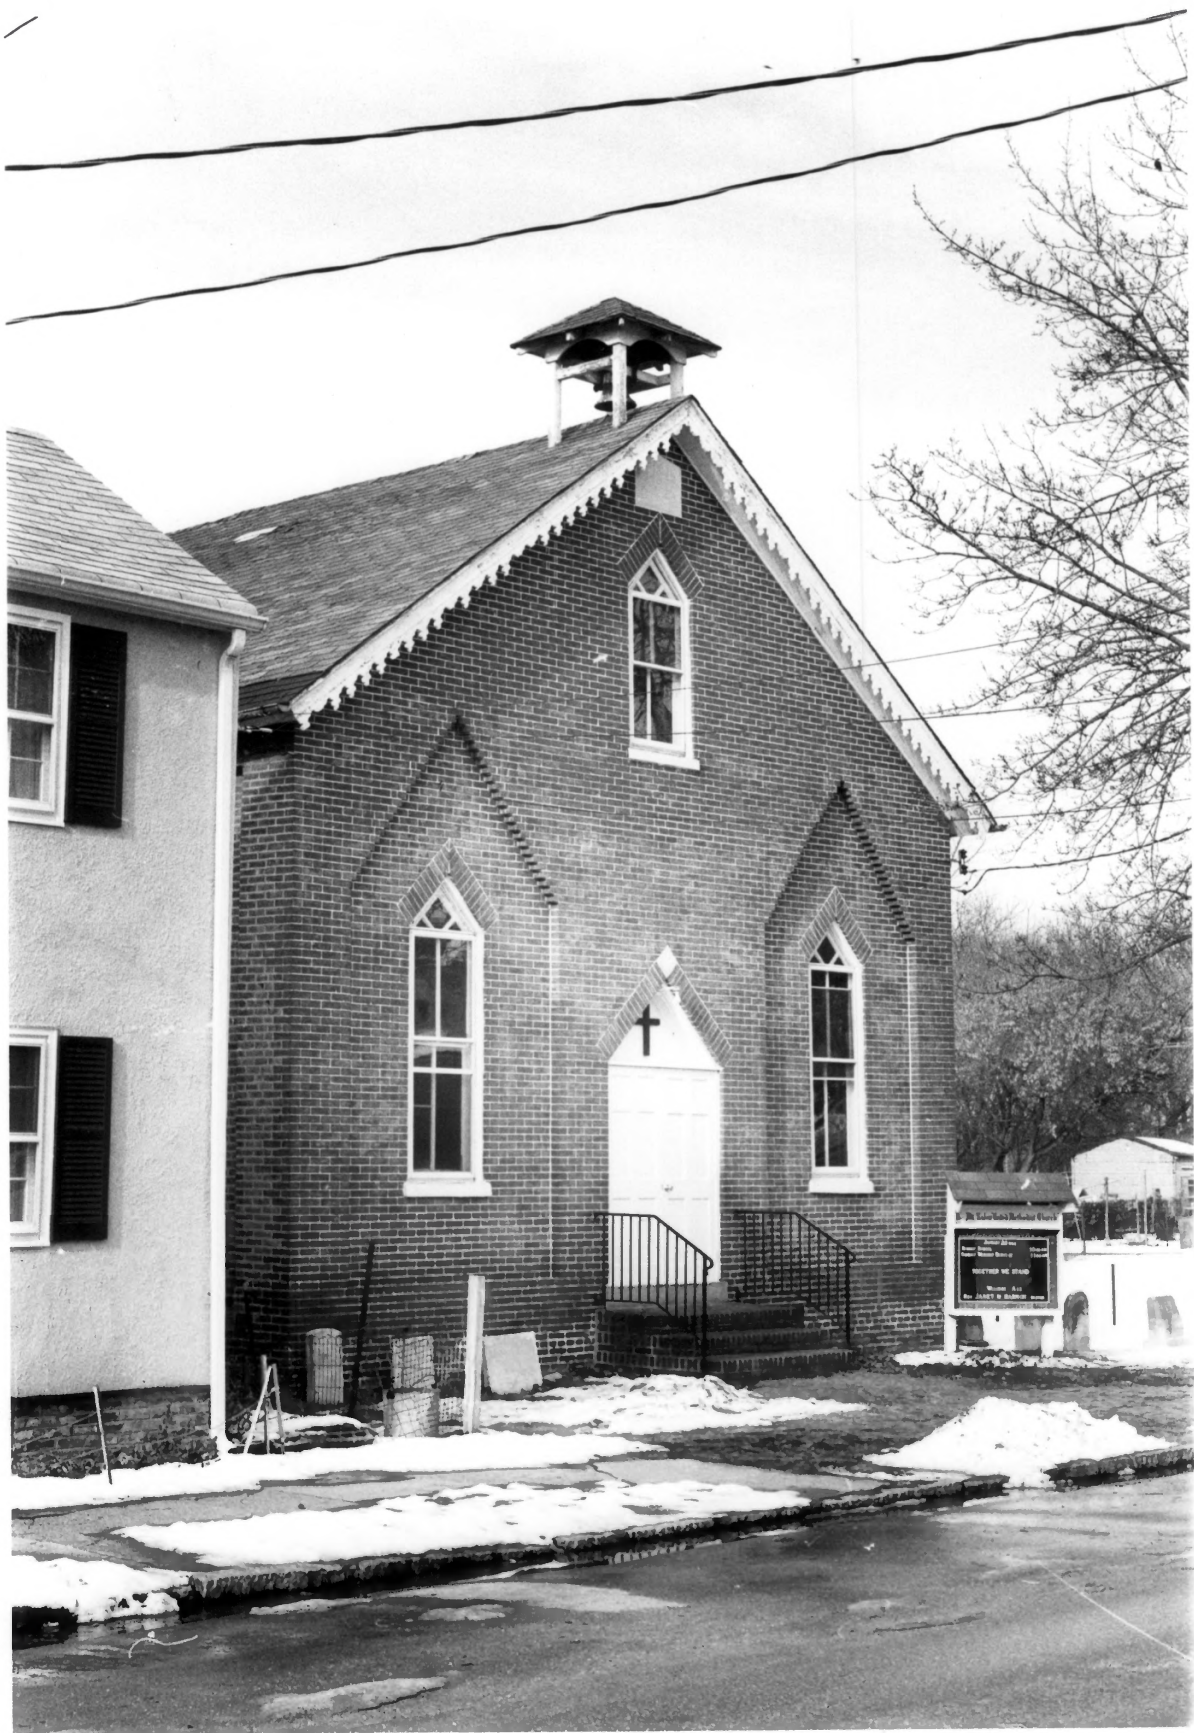

N-349.225
MT. SALEM CHURCH
130 E. FOURTH ST.