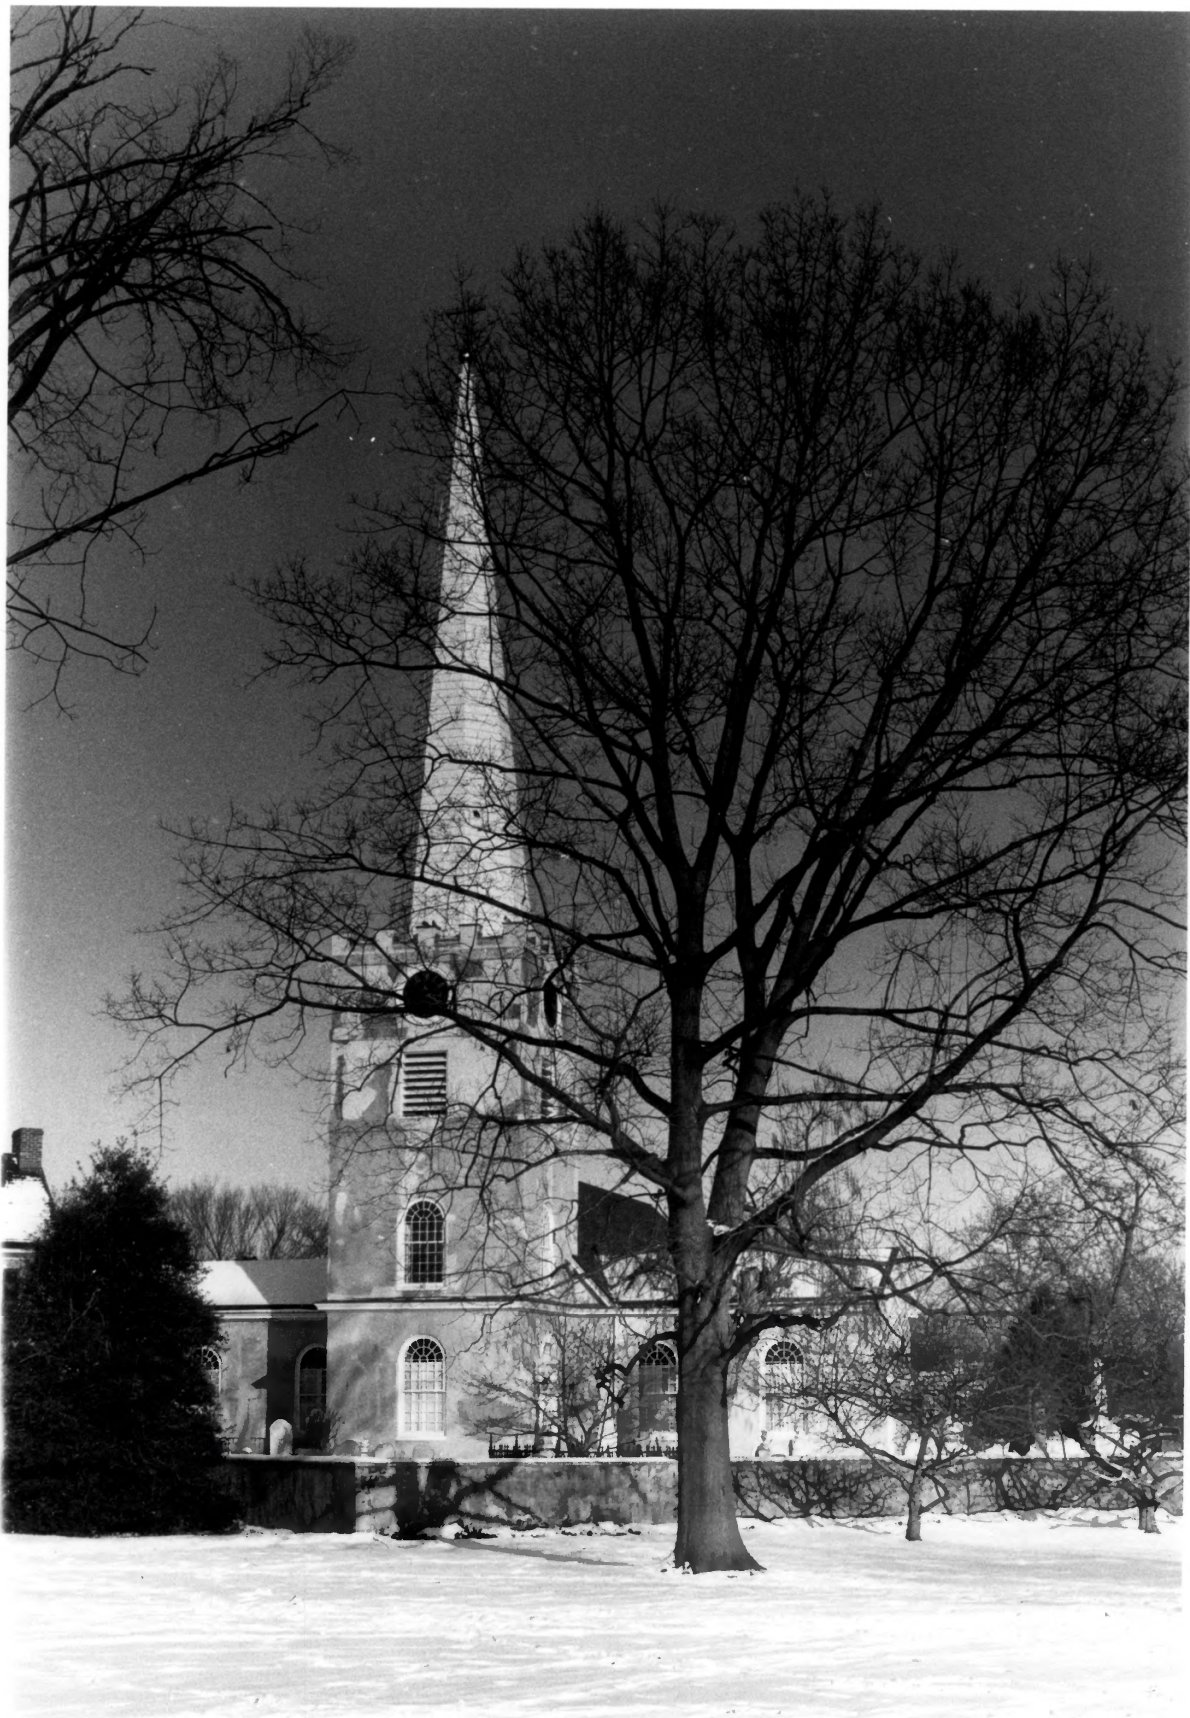

N-349.69
IMMANUEL CHURCH
THE GREEN