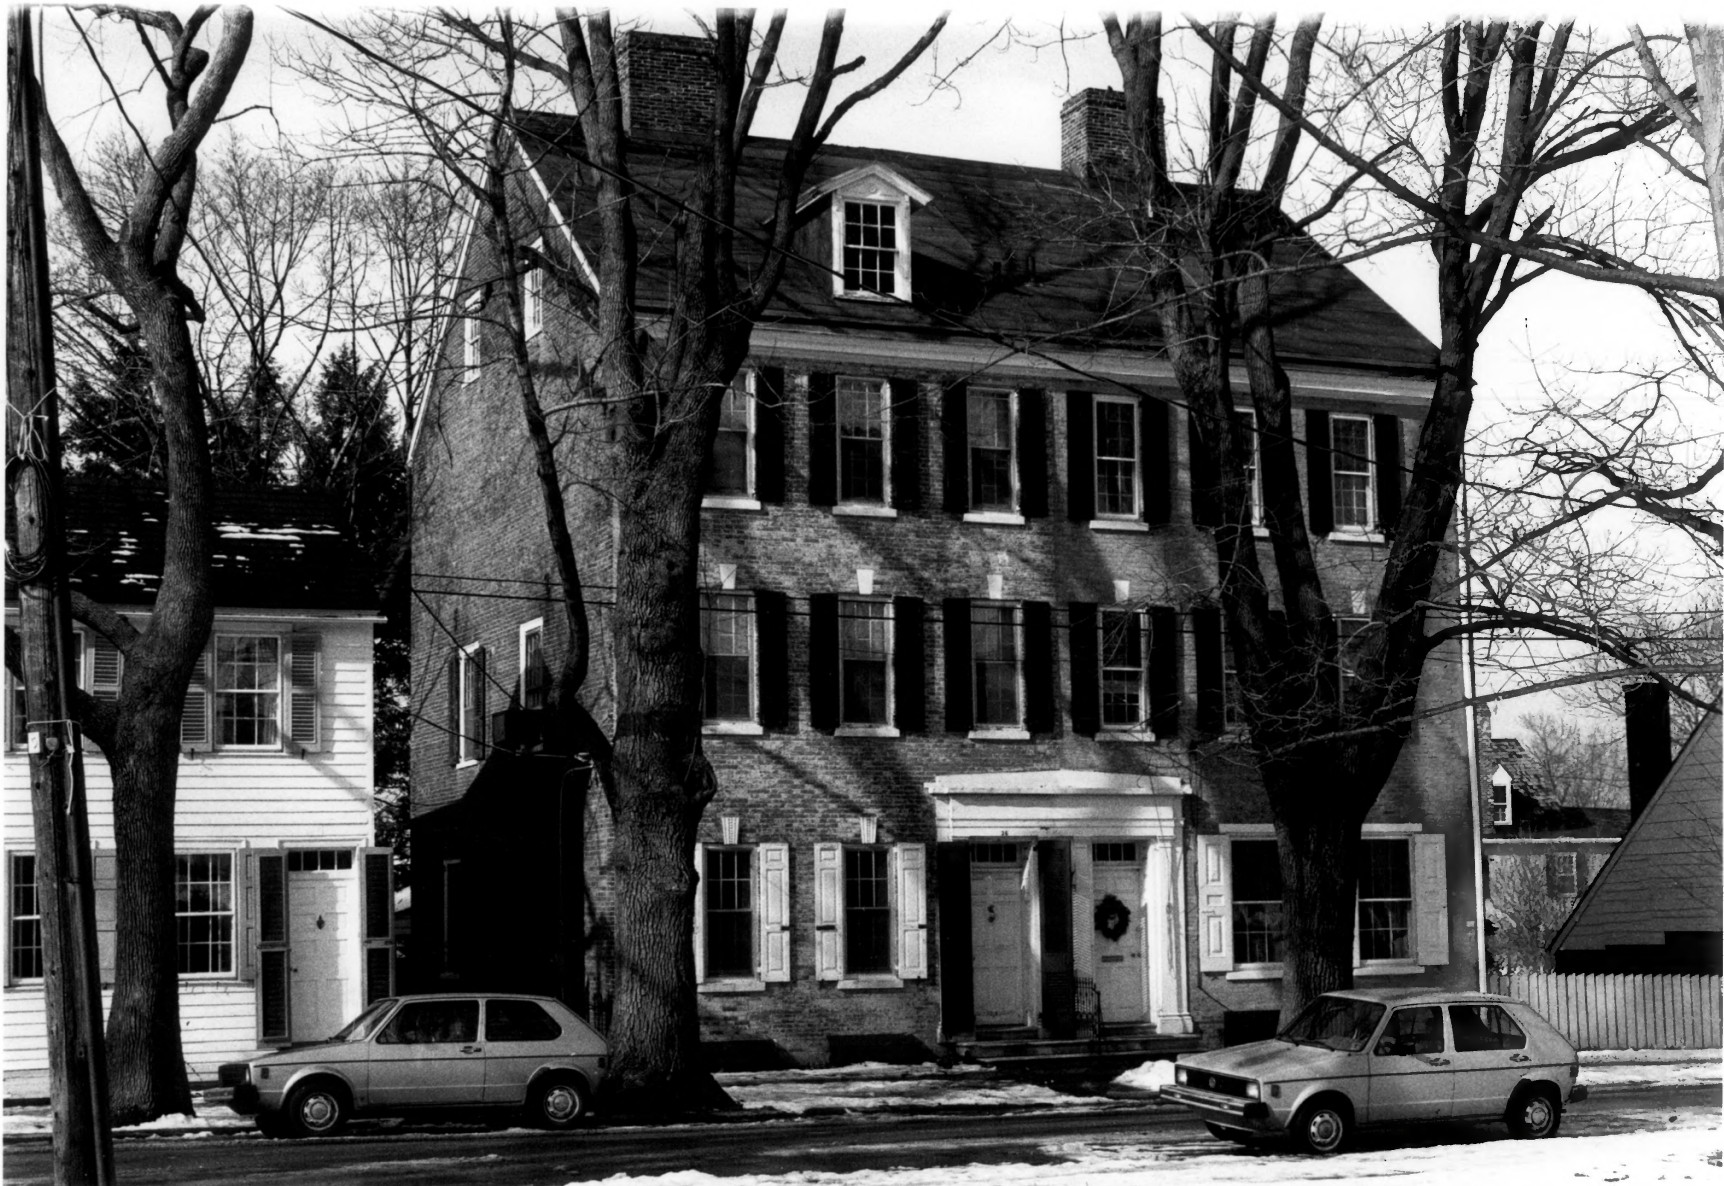

N-349.127

26/28 E. THIRD ST.