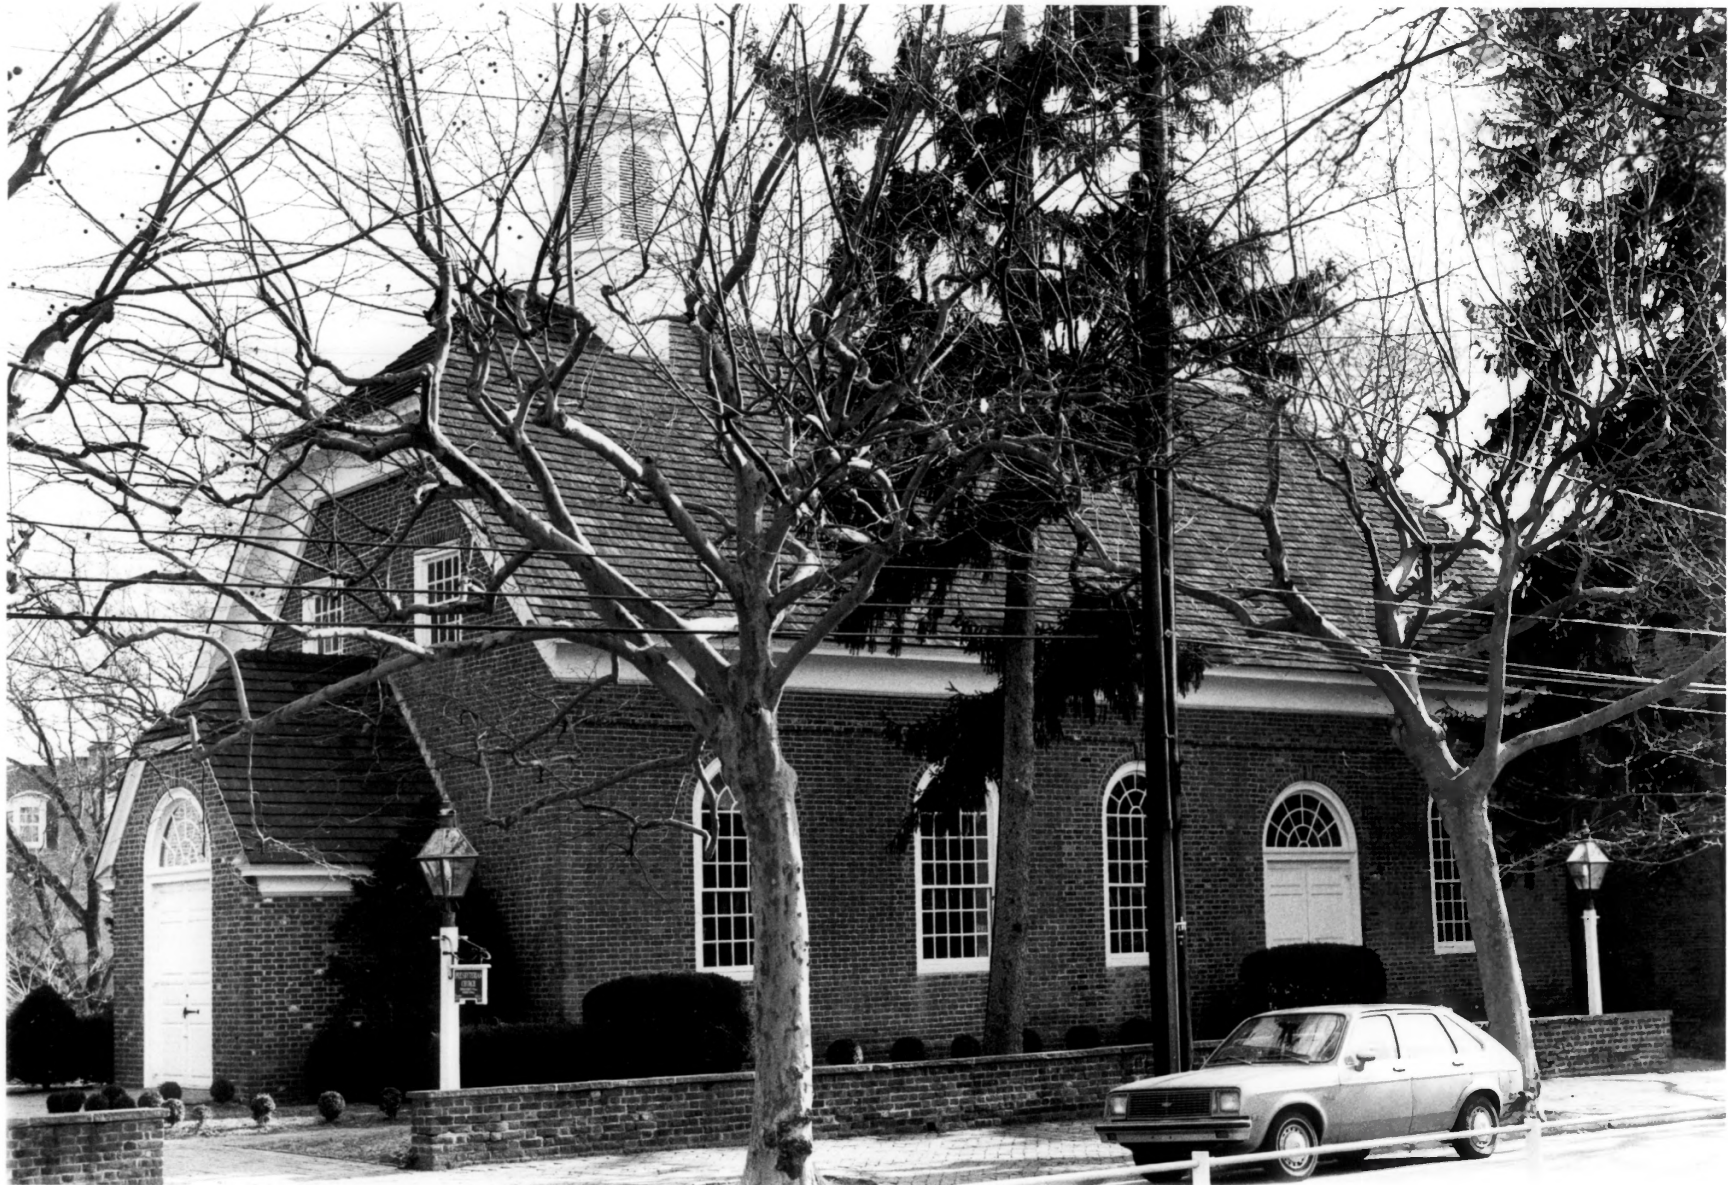

N-349. 45
PRESBYTERIAN CHURCH
25 E. 2ND ST.