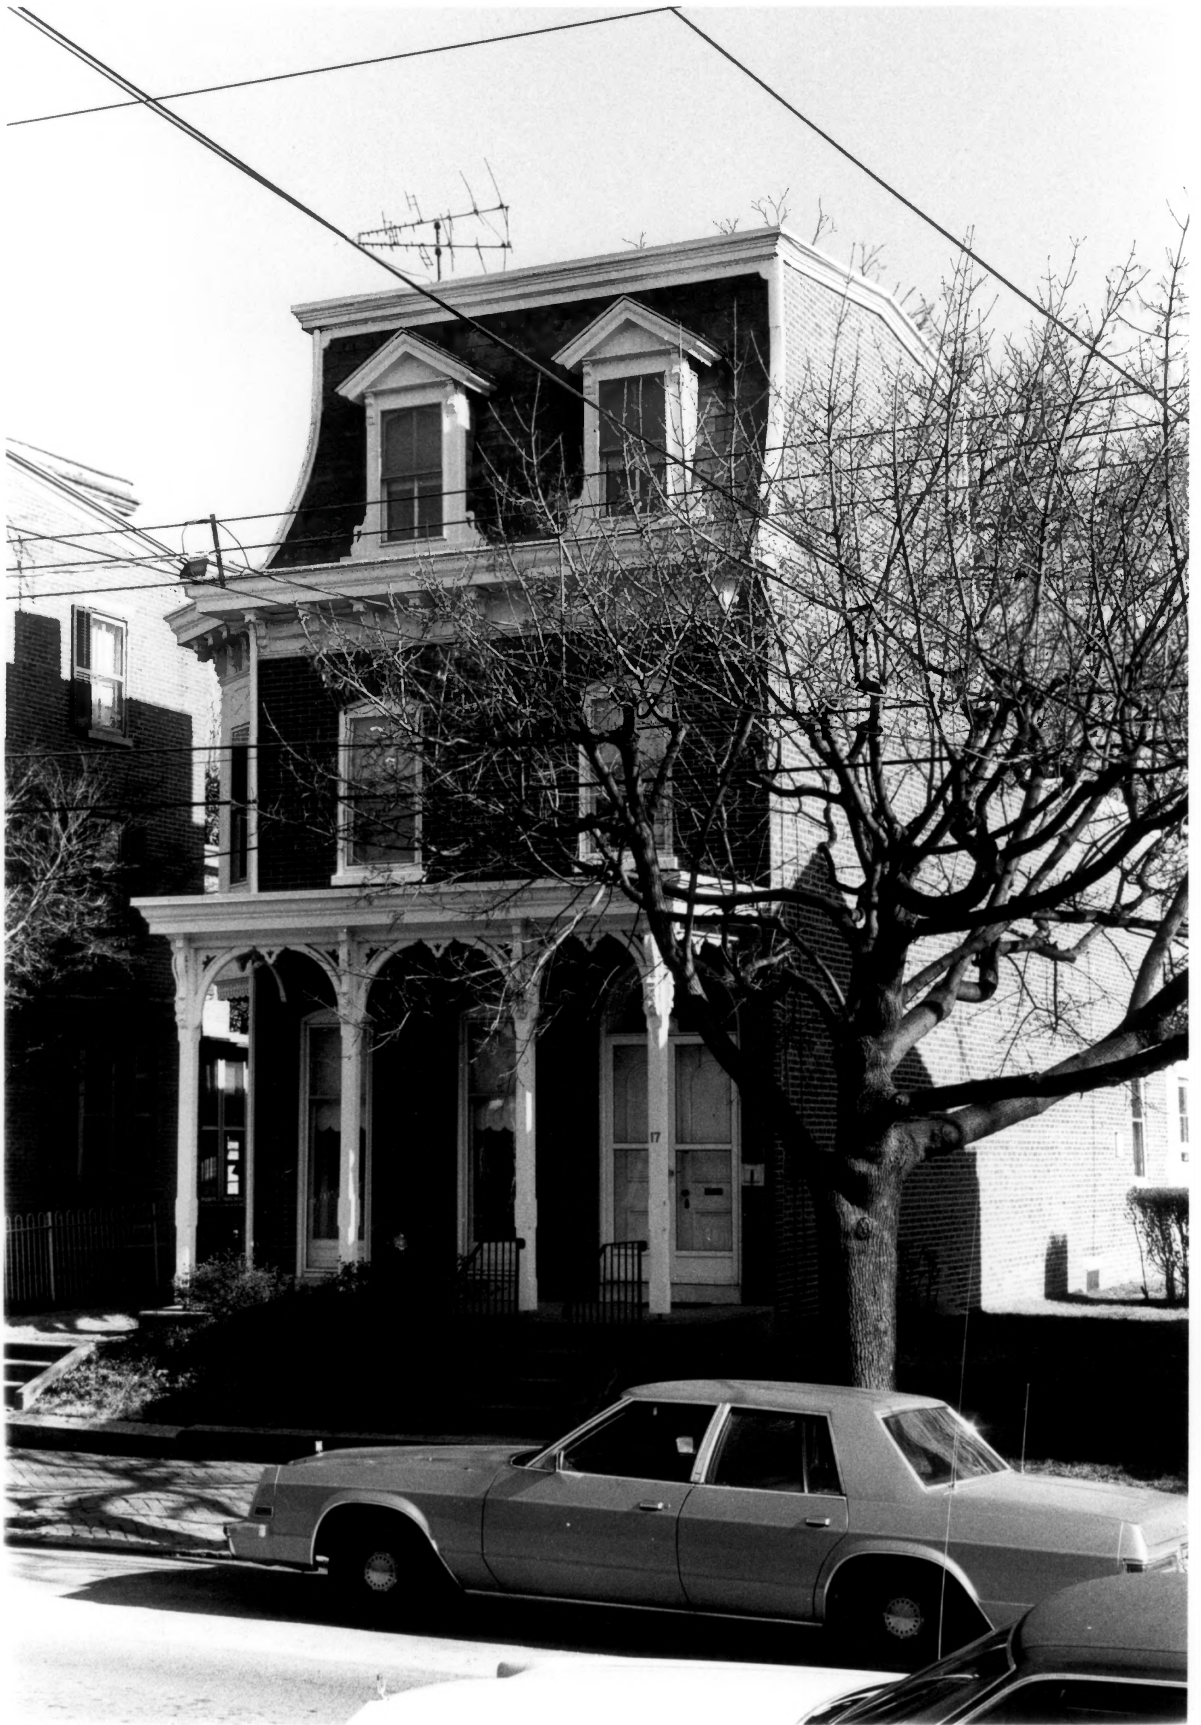

N-349. 235

17 W. 4TH ST.