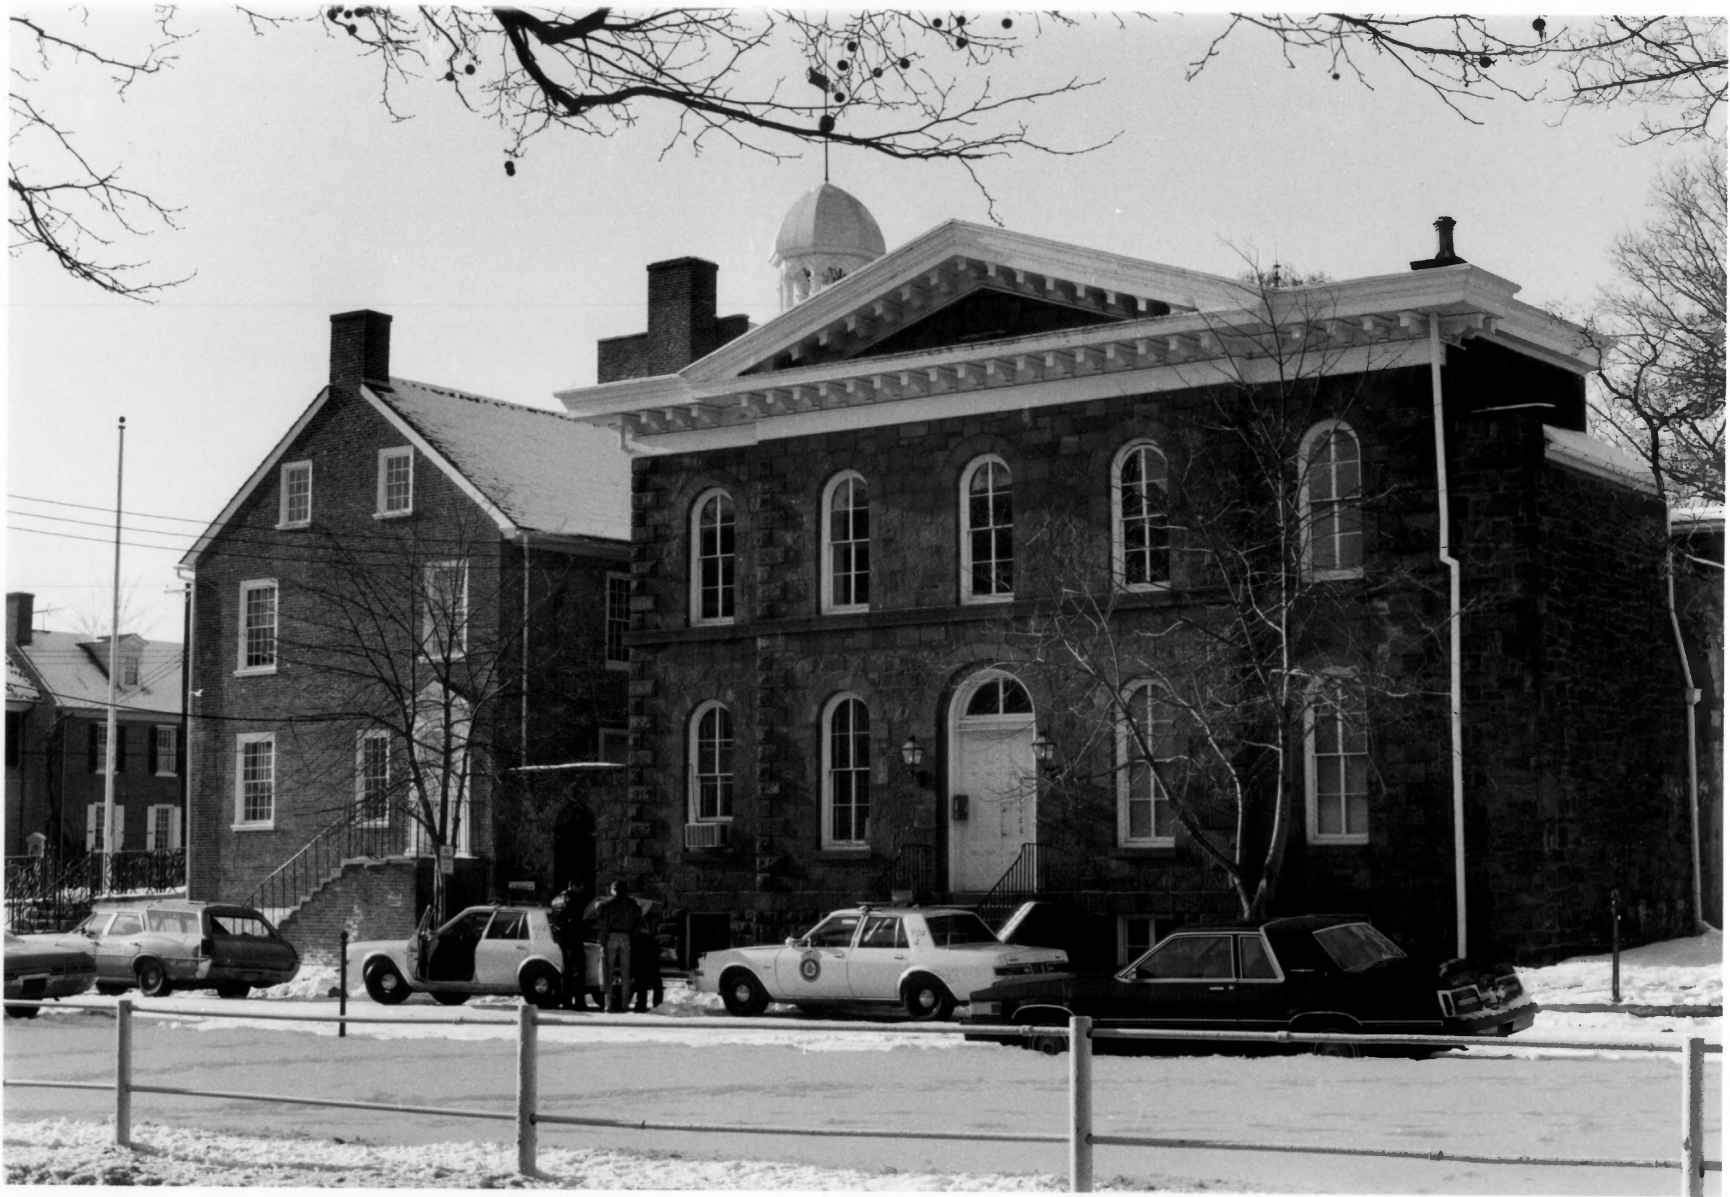

N-349.67
JAIL
MARKET ST.