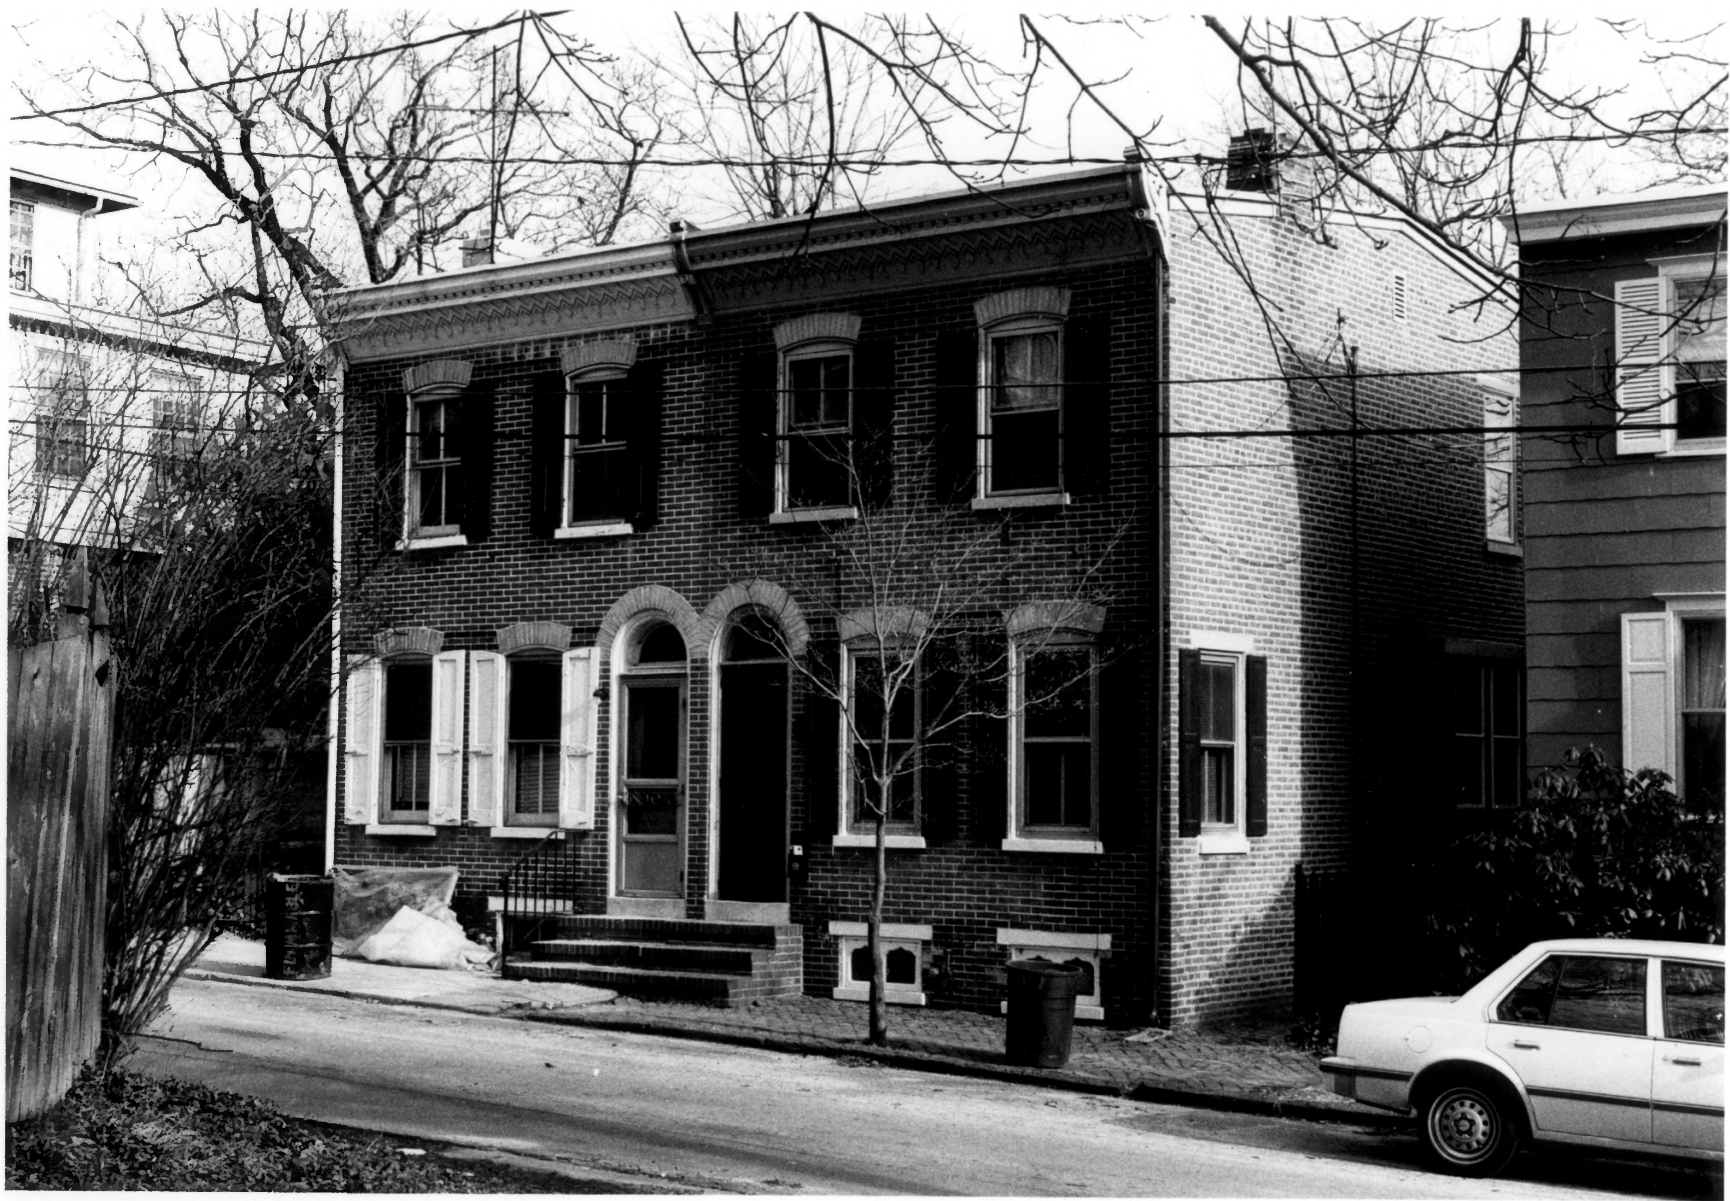

Photographer: VALERIE CESNA

Date: FEBRUARY 1984

Location of Negative: BUREAU OF ARCHAEOLOGY  
AND HISTORIC PRESERVATION, POWER, DE

Description:

A. MILLON HOUSE

VIEW FROM SOUTH

Photograph Number: 37 OF 84

N. 349. 156 + .157  
15/17 W. 320 St.