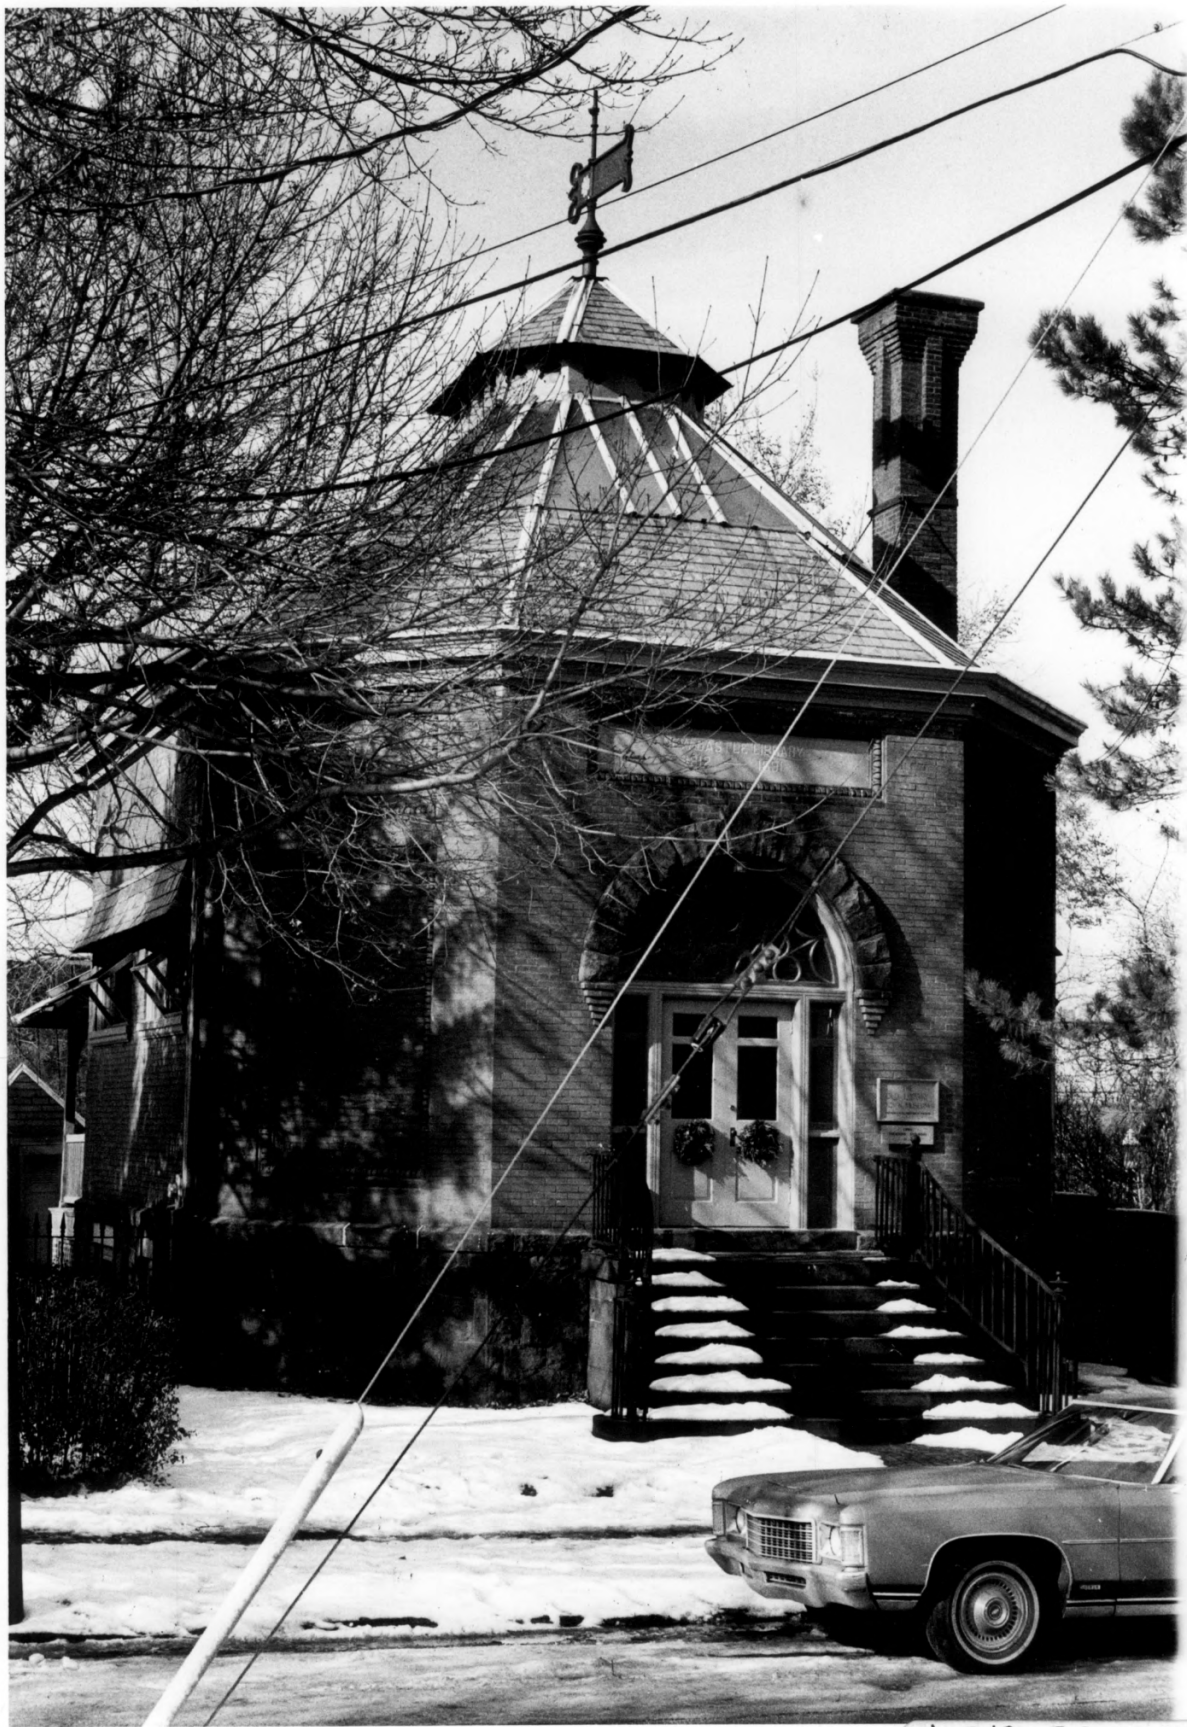

N-349.130
NEW CASTLE LIBRARY
38 E. THIRD ST.