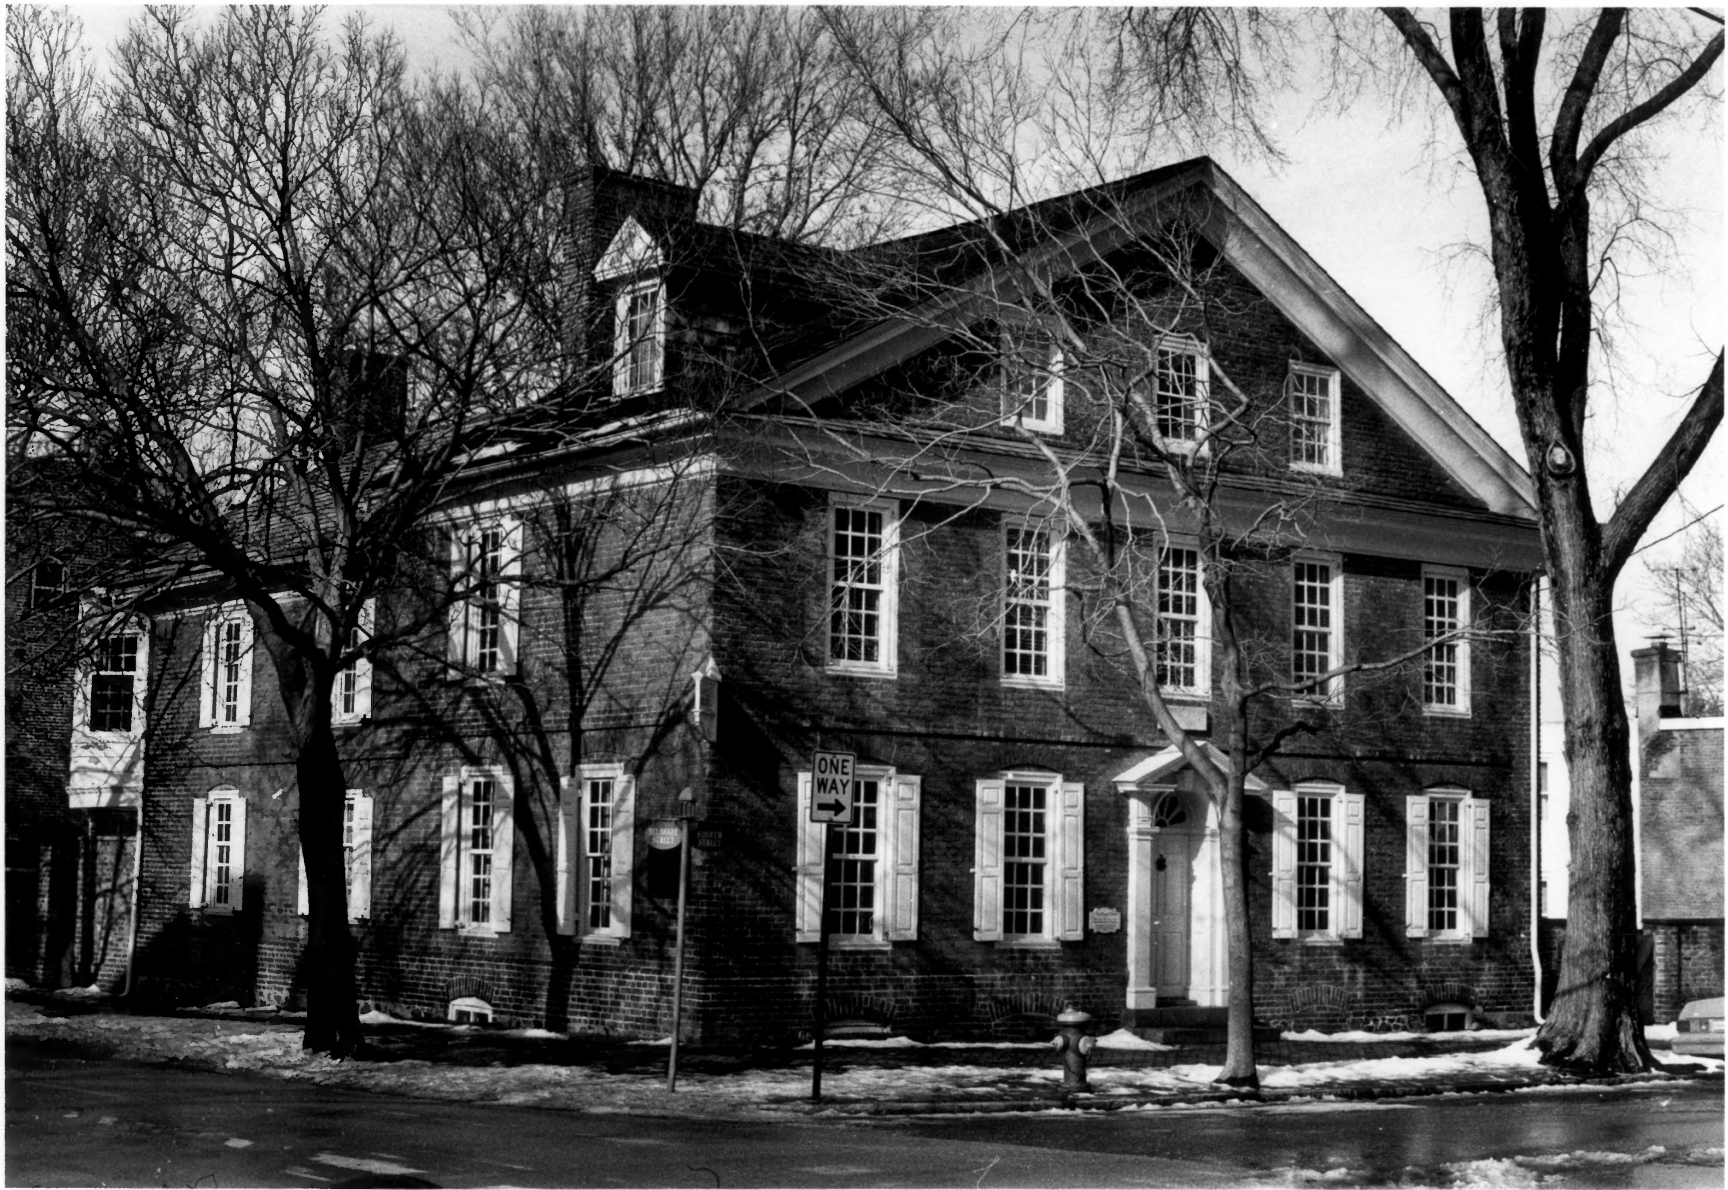

Date: FEBRUARY 1984

Location of Negative: BUREAU OF ARCHEOLOGY AND  
HISTORIC PRESERVATION, DOVER, DE

Description:

VIEW FROM NORTH

Photograph Number: 41 of 84

N. 549. 194  
AMSTEL HOUSE  
2. E. FOURTH ST.

N-349.194