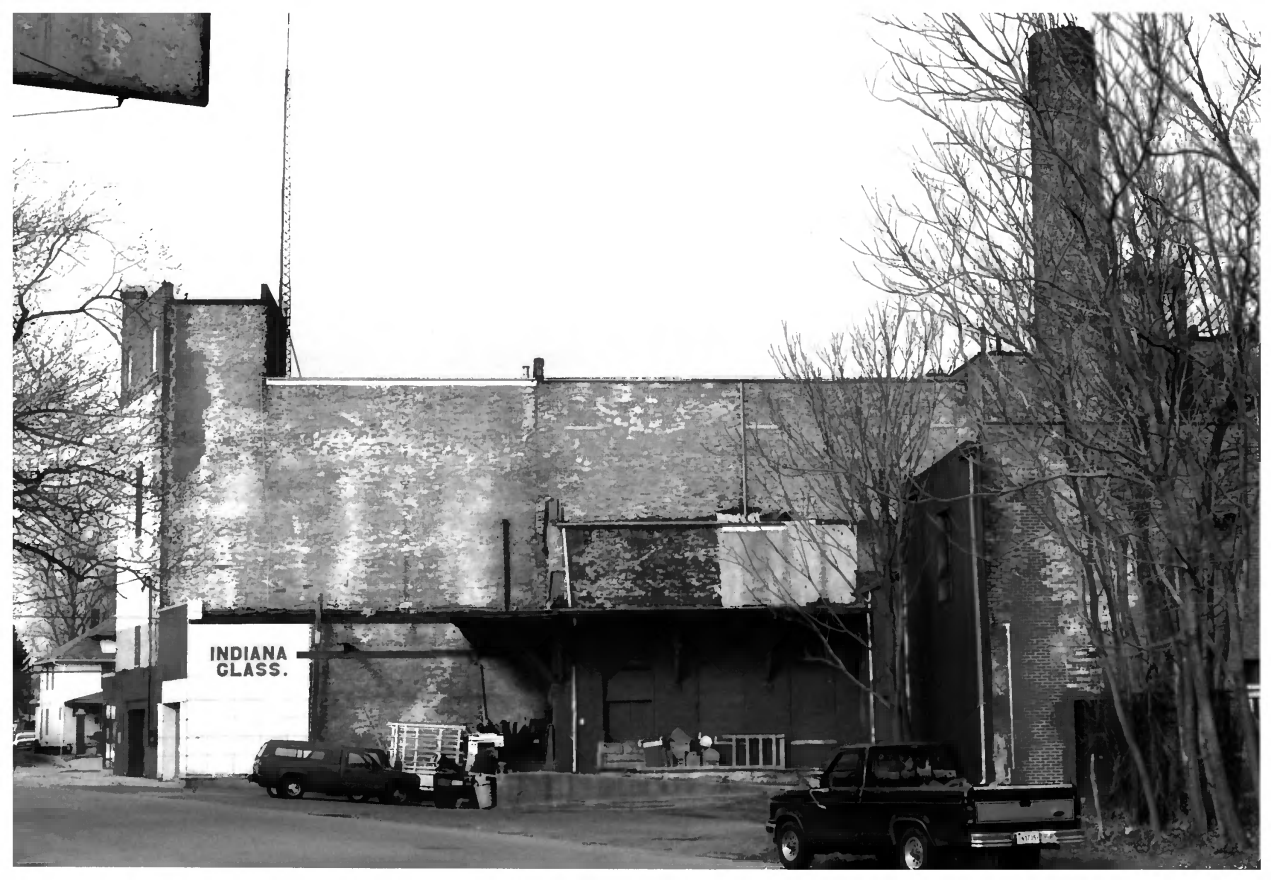

**INDIANA
GLASS.**