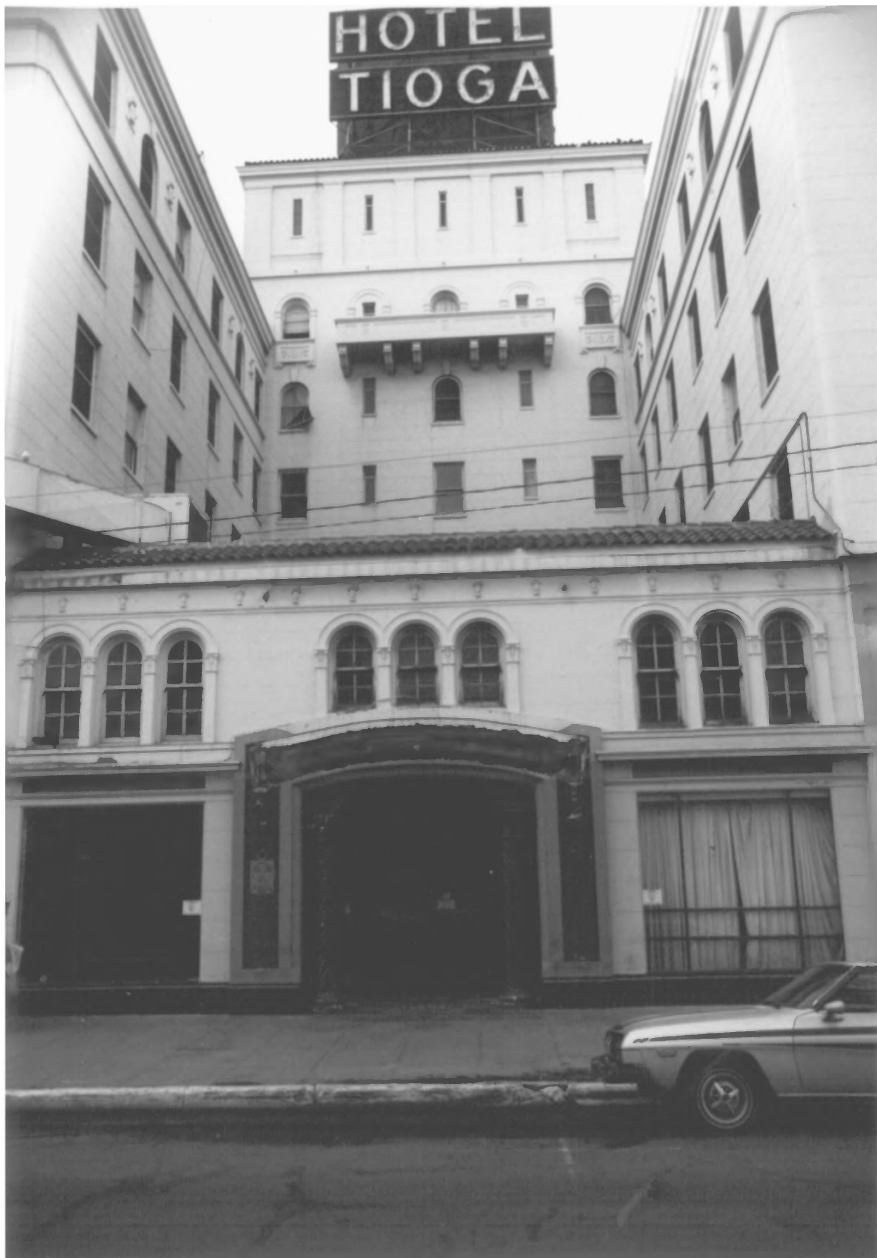

HOTEL TIOGA