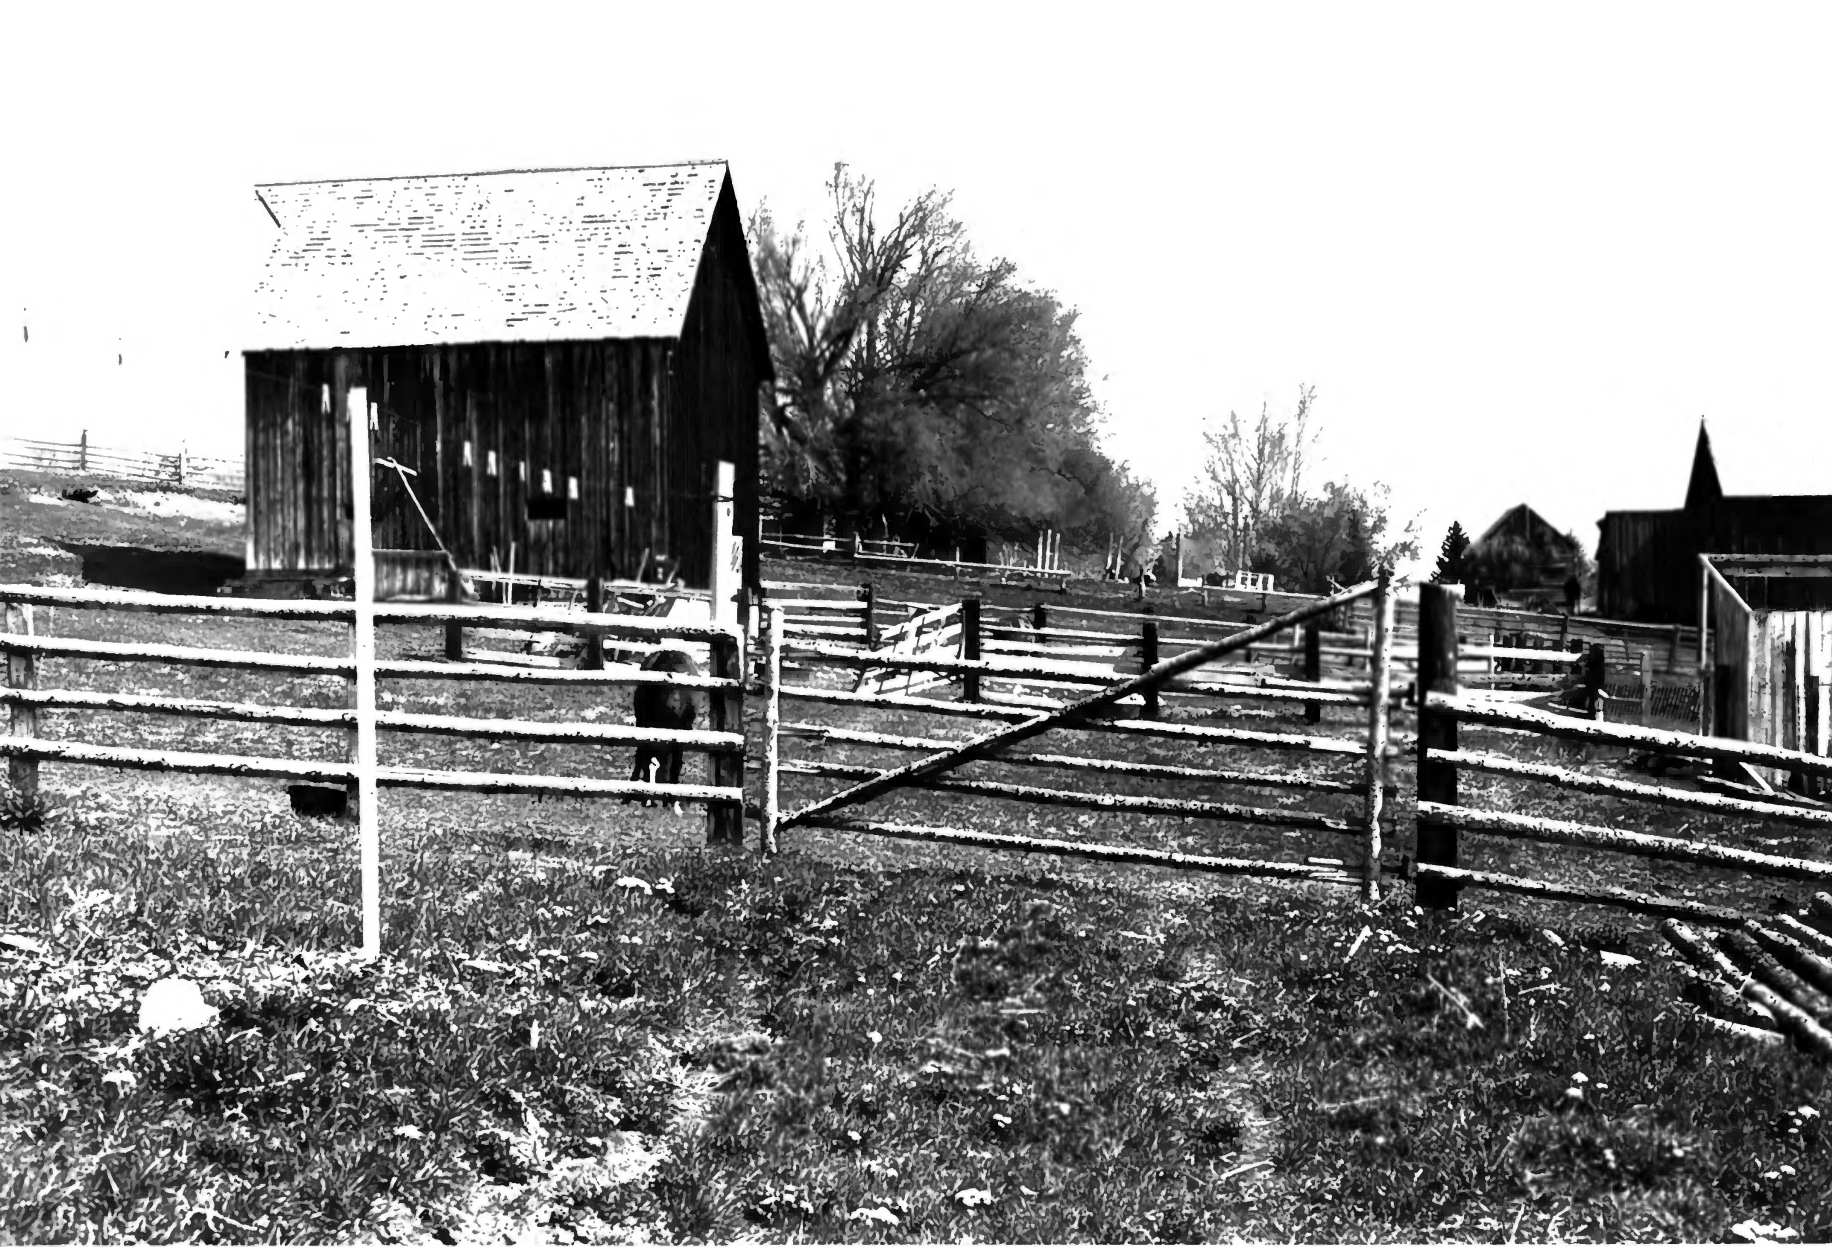

Photographer: Patricia Wright
May, 1979

Negative on file at:
Idaho State Historical Society
Boise, Idaho

View from northeast

Photograph 1 of 2

Historic Resources of Paris (Partial Inventory:
Architecture)

J. U. Stucki granary, site #34
South First West,
Paris, Bear Lake County, Idaho

Photographer: Patricia Wright
May, 1979

Negative on file at:
Idaho State Historical Society
Boise, Idaho

View from northeast

Photograph 2 of 2

Historic Resources of Paris (Partial Inventory:
Architecture)

Jane Stucki barn, site #33
West First South,
Paris, Bear Lake County, Idaho

Photographer: Patricia Wright
May, 1979

Negative on file at:
Idaho State Historical Society
Boise, Idaho

View from southeast

Photograph 1 of 1