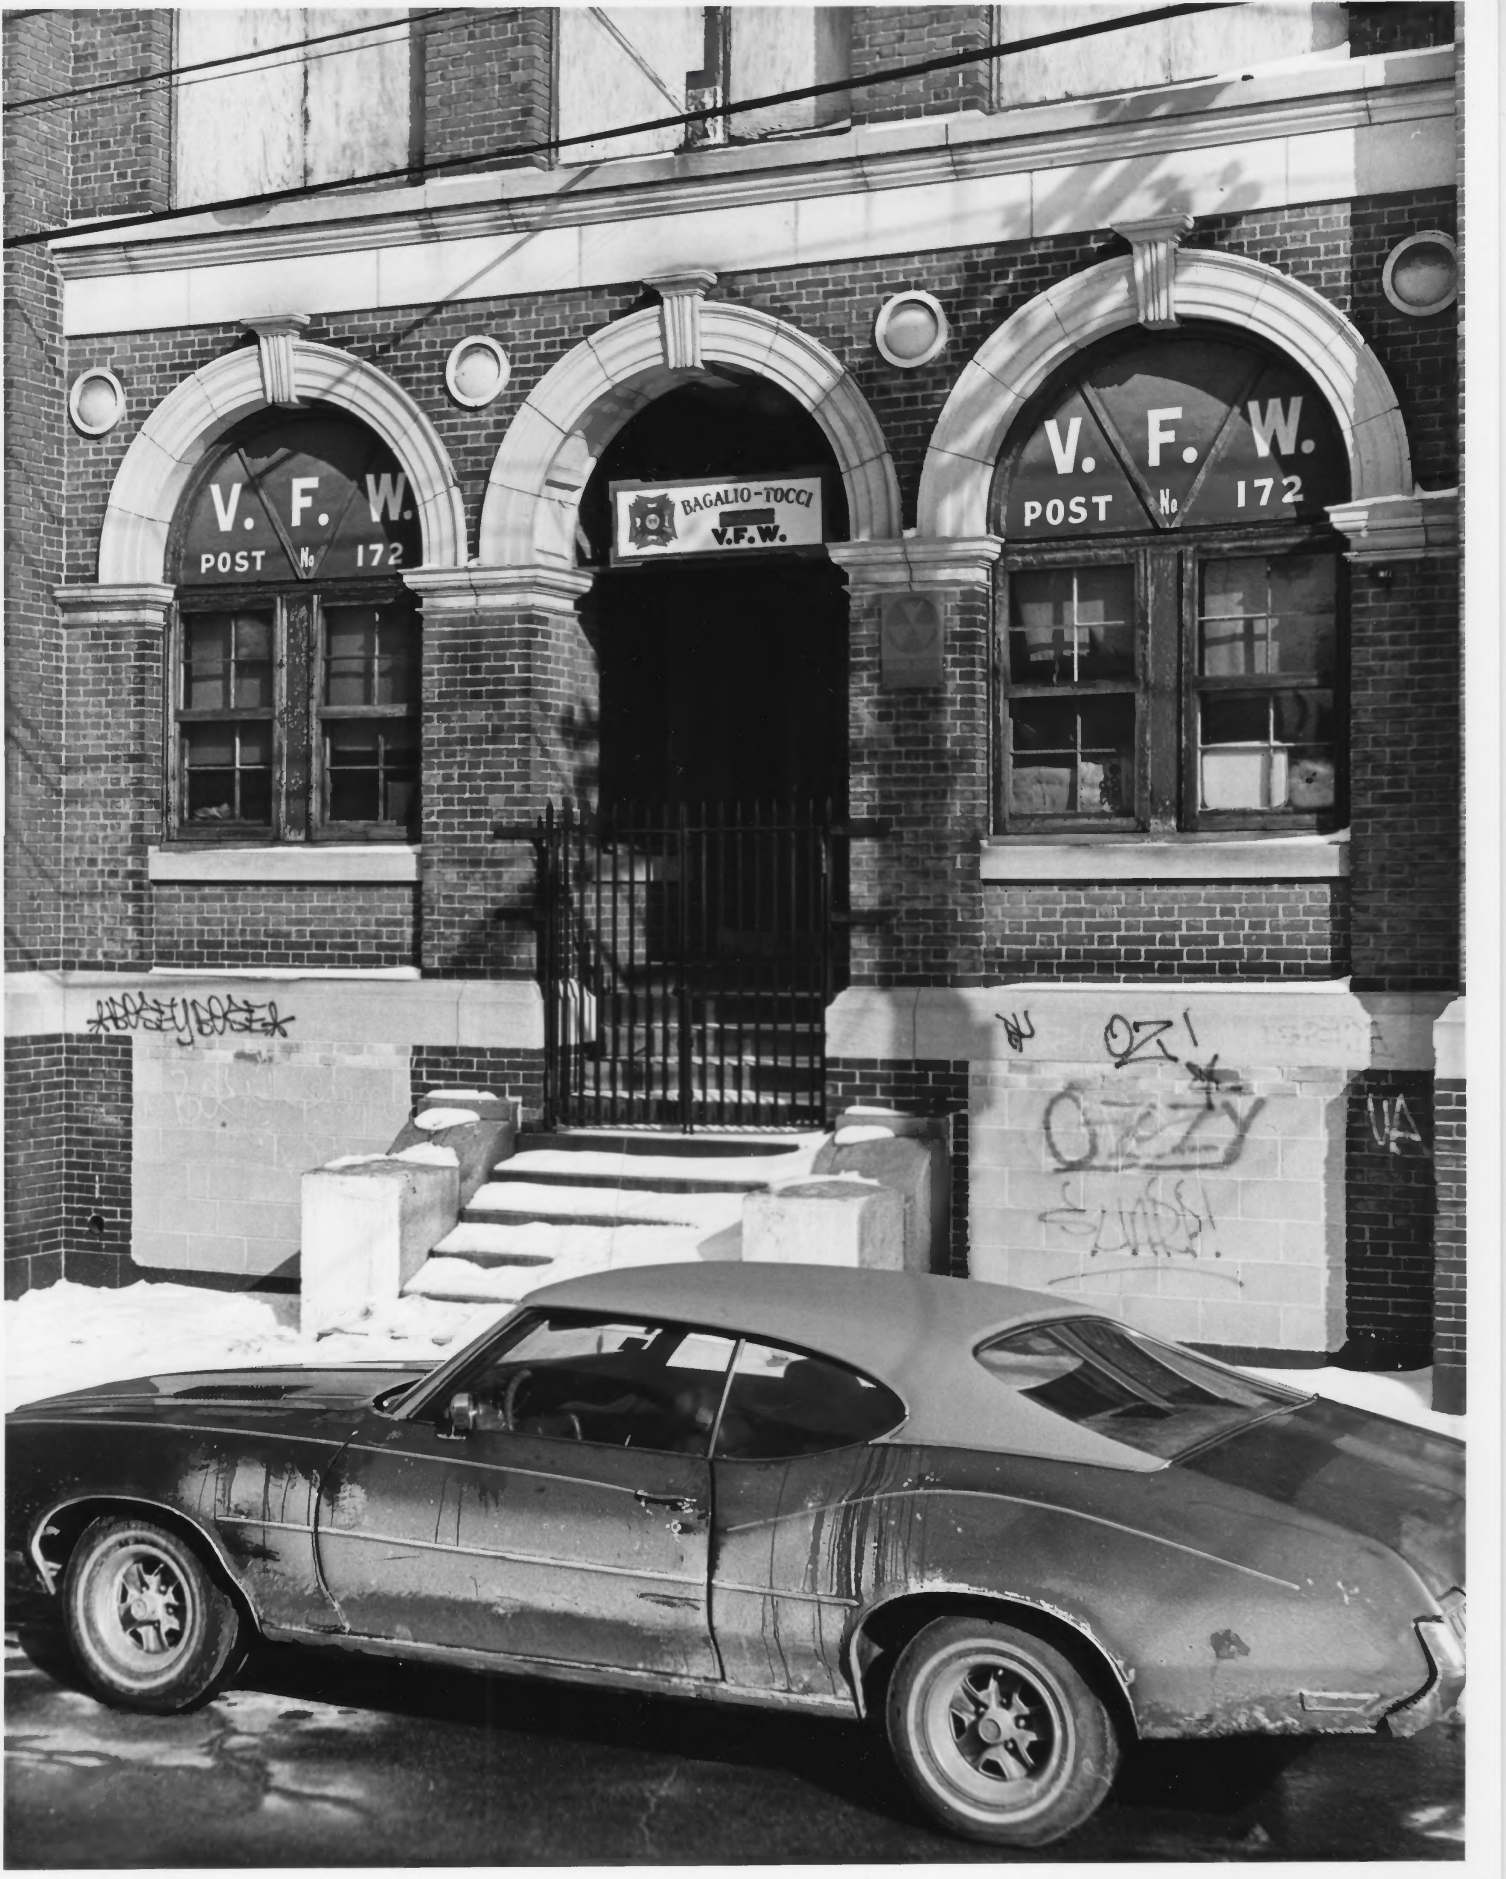

View: Front elevation (West) on America Street.

Photo #2

MAY 19 1987

AMERICA STREER SCHOOL
22 America Street
Providence, Rhode Island

Photographer: Clifford M. Renshaw
Date: February, 1987
Negative filed at: Rhode Island Historical
Preservation Commission
150 Benefit Street
Providence, RI 02903

View: Rear and side elevations (East and North).

Photo #3

V. F. W.
POST No. 172

BAGALIO-TOCCI
V.F.W.

V. F. W.
POST No. 172

Handwritten graffiti on the left side of the building's base.

Handwritten graffiti on the right side of the building's base, including the word "Crazy".

View: Main entrance on the West elevation; a recessed doorway within the center of three, equal sized arches. A terra cotta stringcourse abuts the keystone of this arcade and terra cotta roundels are within the spandrels.