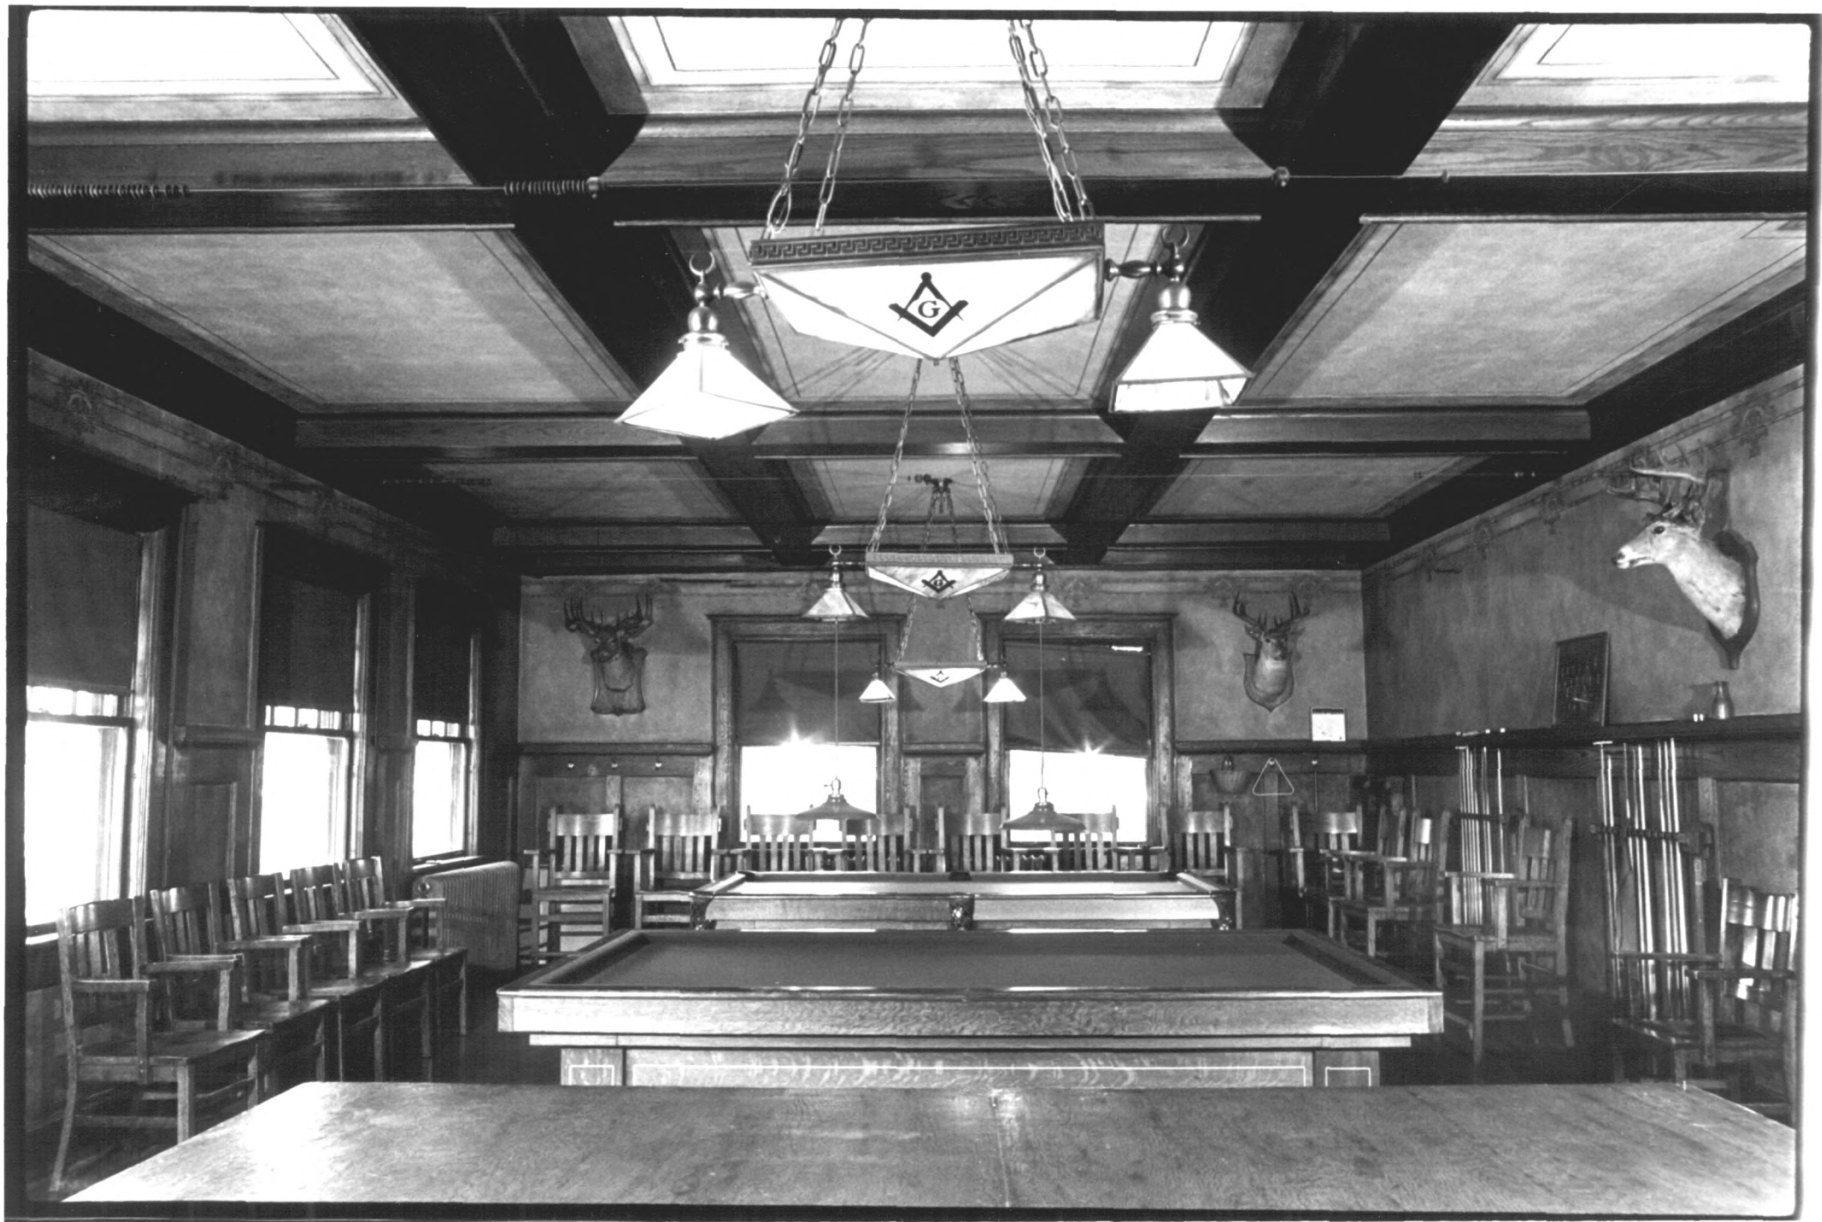

Northern Lights Masonic Lodge
Cooperstown, (Griggs County), North Dakota

Photo credit: L. Martin Perry

Date of photo: September 30, 1986

Location of negative: State Historical Society of North Dakota
North Dakota Heritage Center
Bismarck, ND 58505

Front elevation, camera facing east-north-east.

Photo 1 of 9

Northern Lights Masonic Lodge

Photo 2 of 9

Northern Lights Masonic Lodge
Cooperstown, ND

Photo 3 of 9

Northern Lights Masonic Lodge
Cooperstown, ND