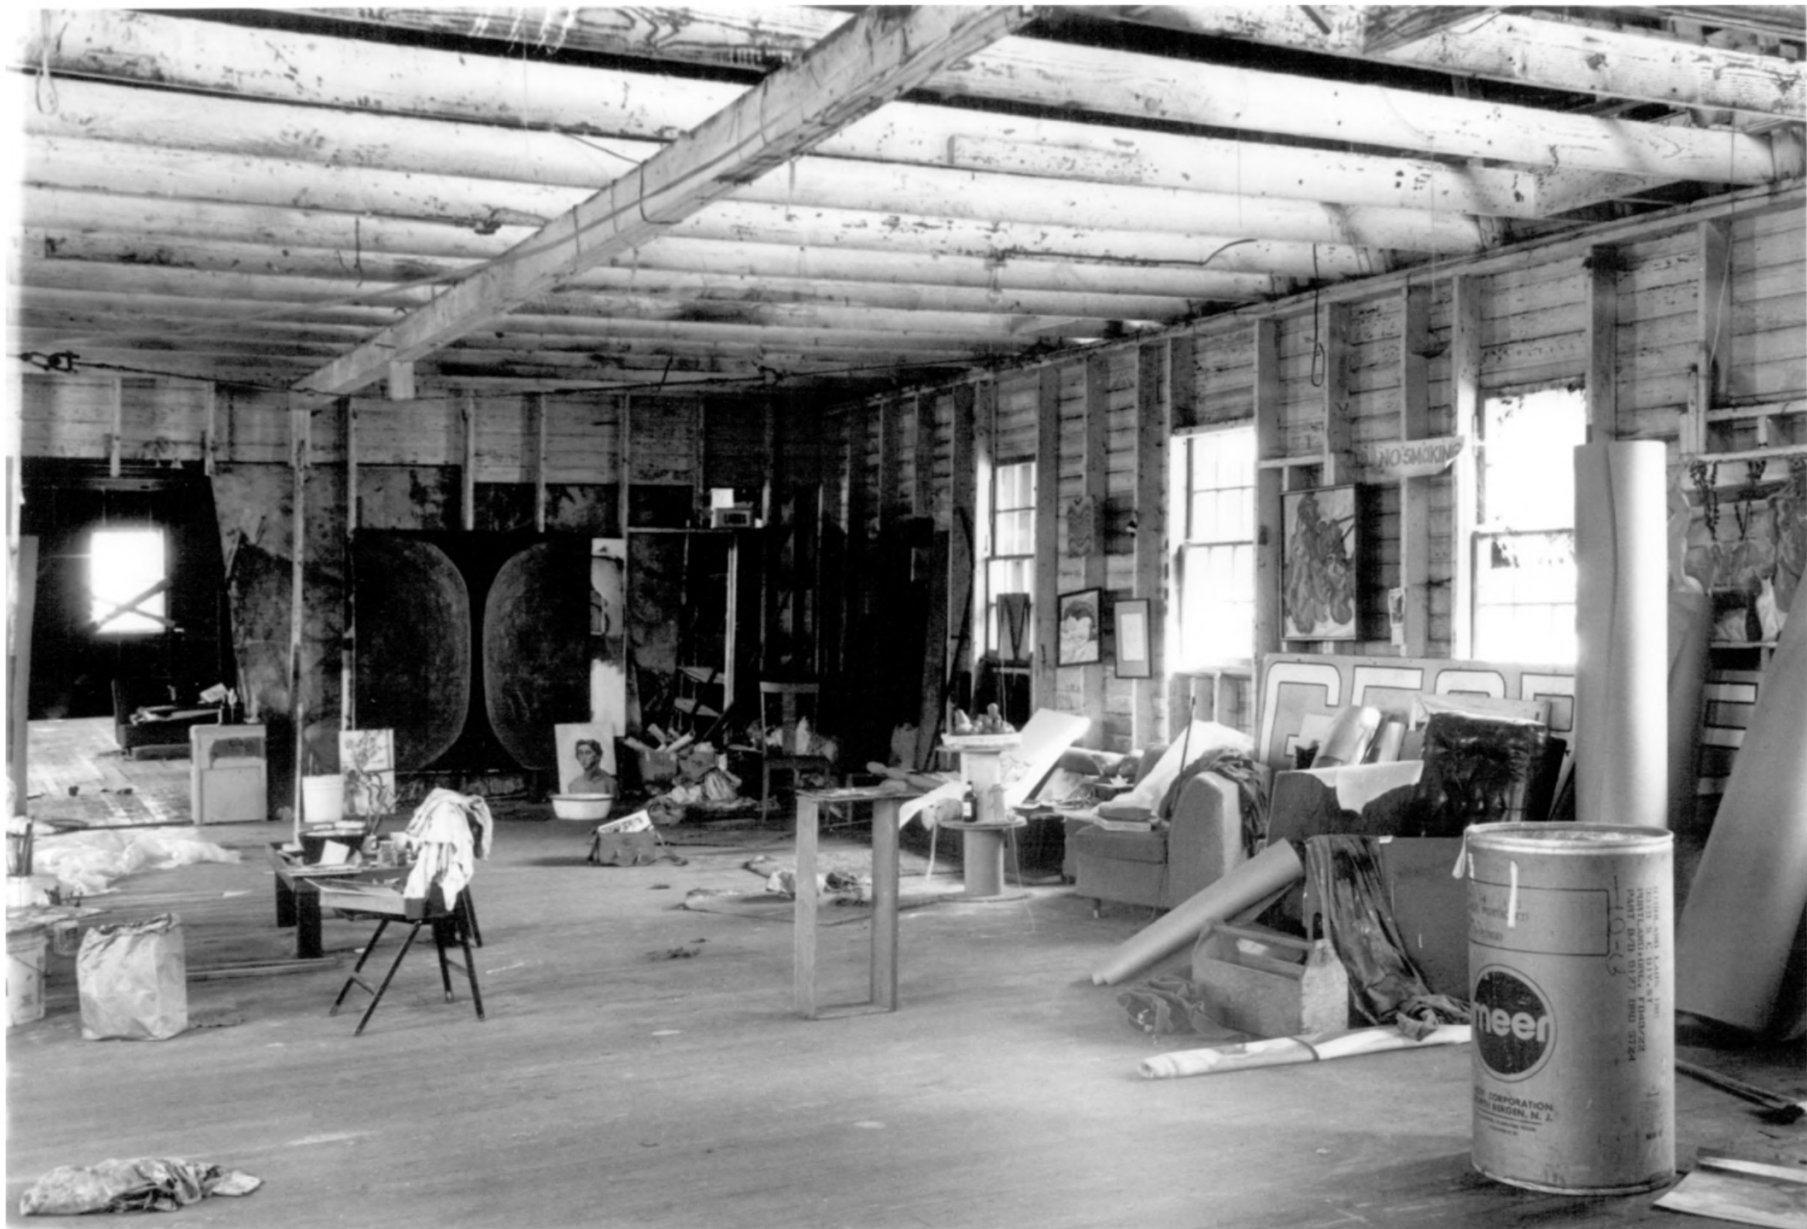

Neg.: c/o NEDCO

354 Van Buren Street, Eugene, Oregon
Interior of "Red Barn," in use as artist's
studio.

Camera facing northeast

11 of 18

The Red Barn

357 Van Buren

Eugene, Lane County, Oregon

NOV 27 1980