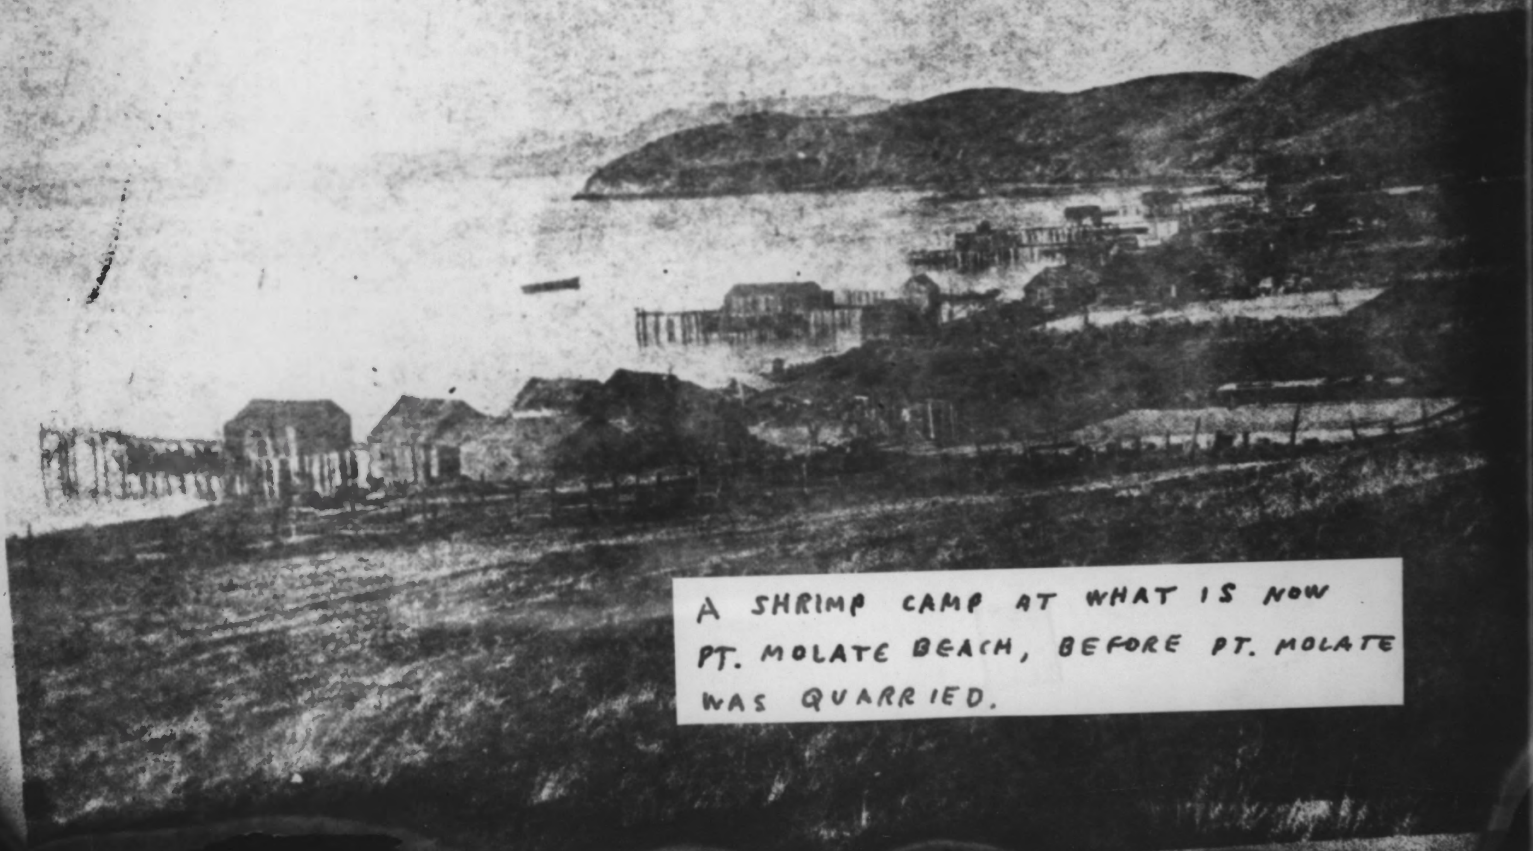

NAVAL SUPPLY CENTER, OAKLAND, CALIFORNIA

4 REQUIREMENTS

WINEMASTER'S HOUSE, LOOKING NNE. PRESENTLY THE HOUSE IS THE QUARTERS FOR THE DIRECTOR OF THE FUEL COMPLEX AT POINT MOLATE.

9412

~~9411~~

A SHRIMP CAMP AT WHAT IS NOW  
PT. MOLATE BEACH, BEFORE PT. MOLATE  
WAS QUARRIED.