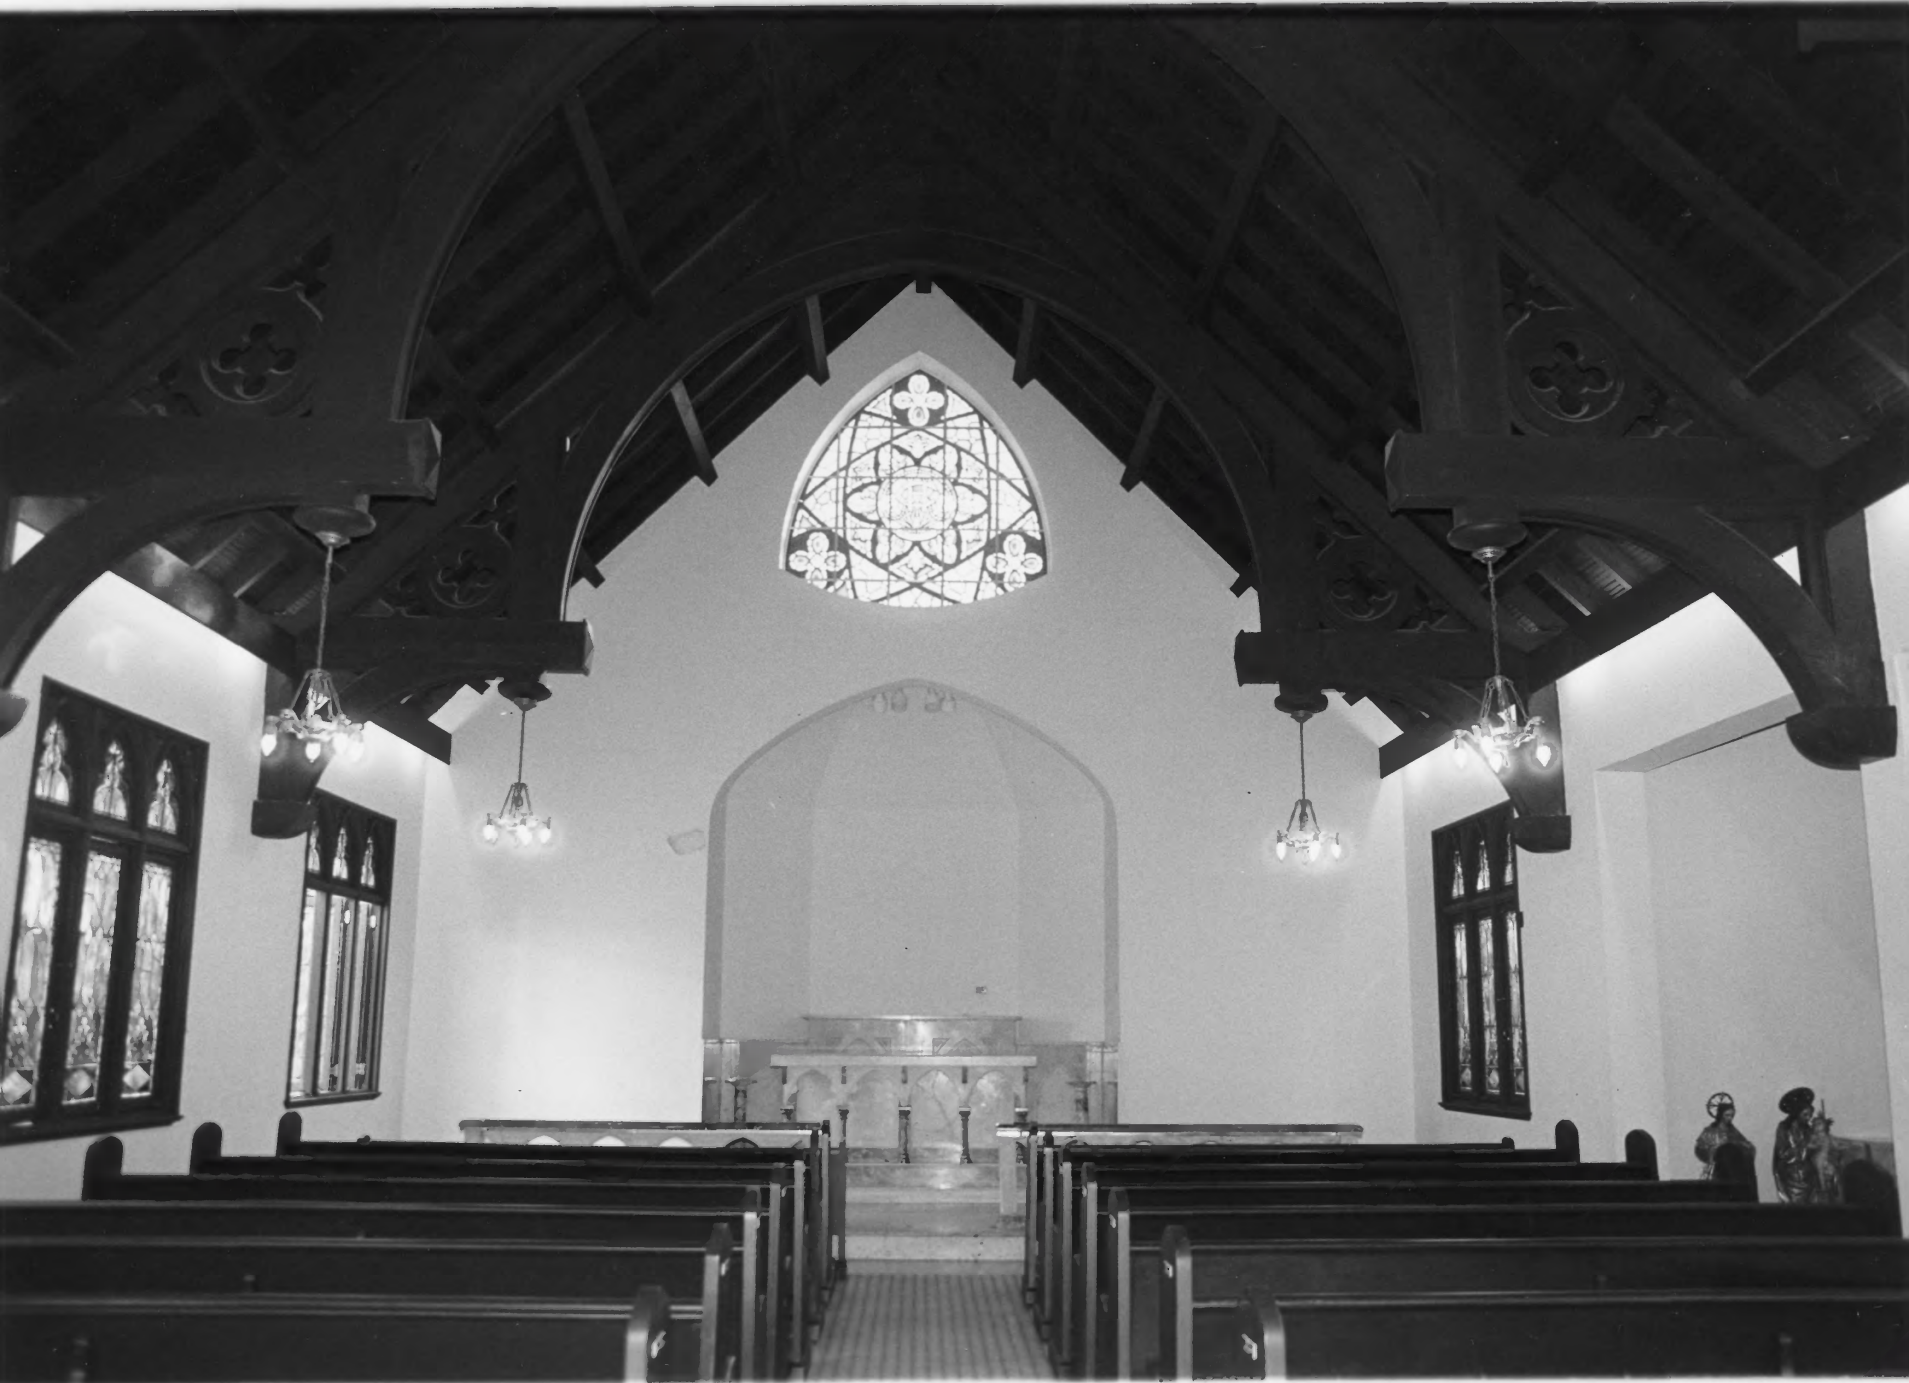

CITY: Miramar **PUERTO RICO**

PHOTOGRAPHER: M. GÓMEZ E. CARDONA

DATE: January 18, 1984

LOCATION OF PHOTO NEGATIVES: S.H.P.O. **PUERTO RICO**

DESCRIPTION OF VIEW: Interior View Facing Entrance

ROLL N° 1 **FRAME** 13