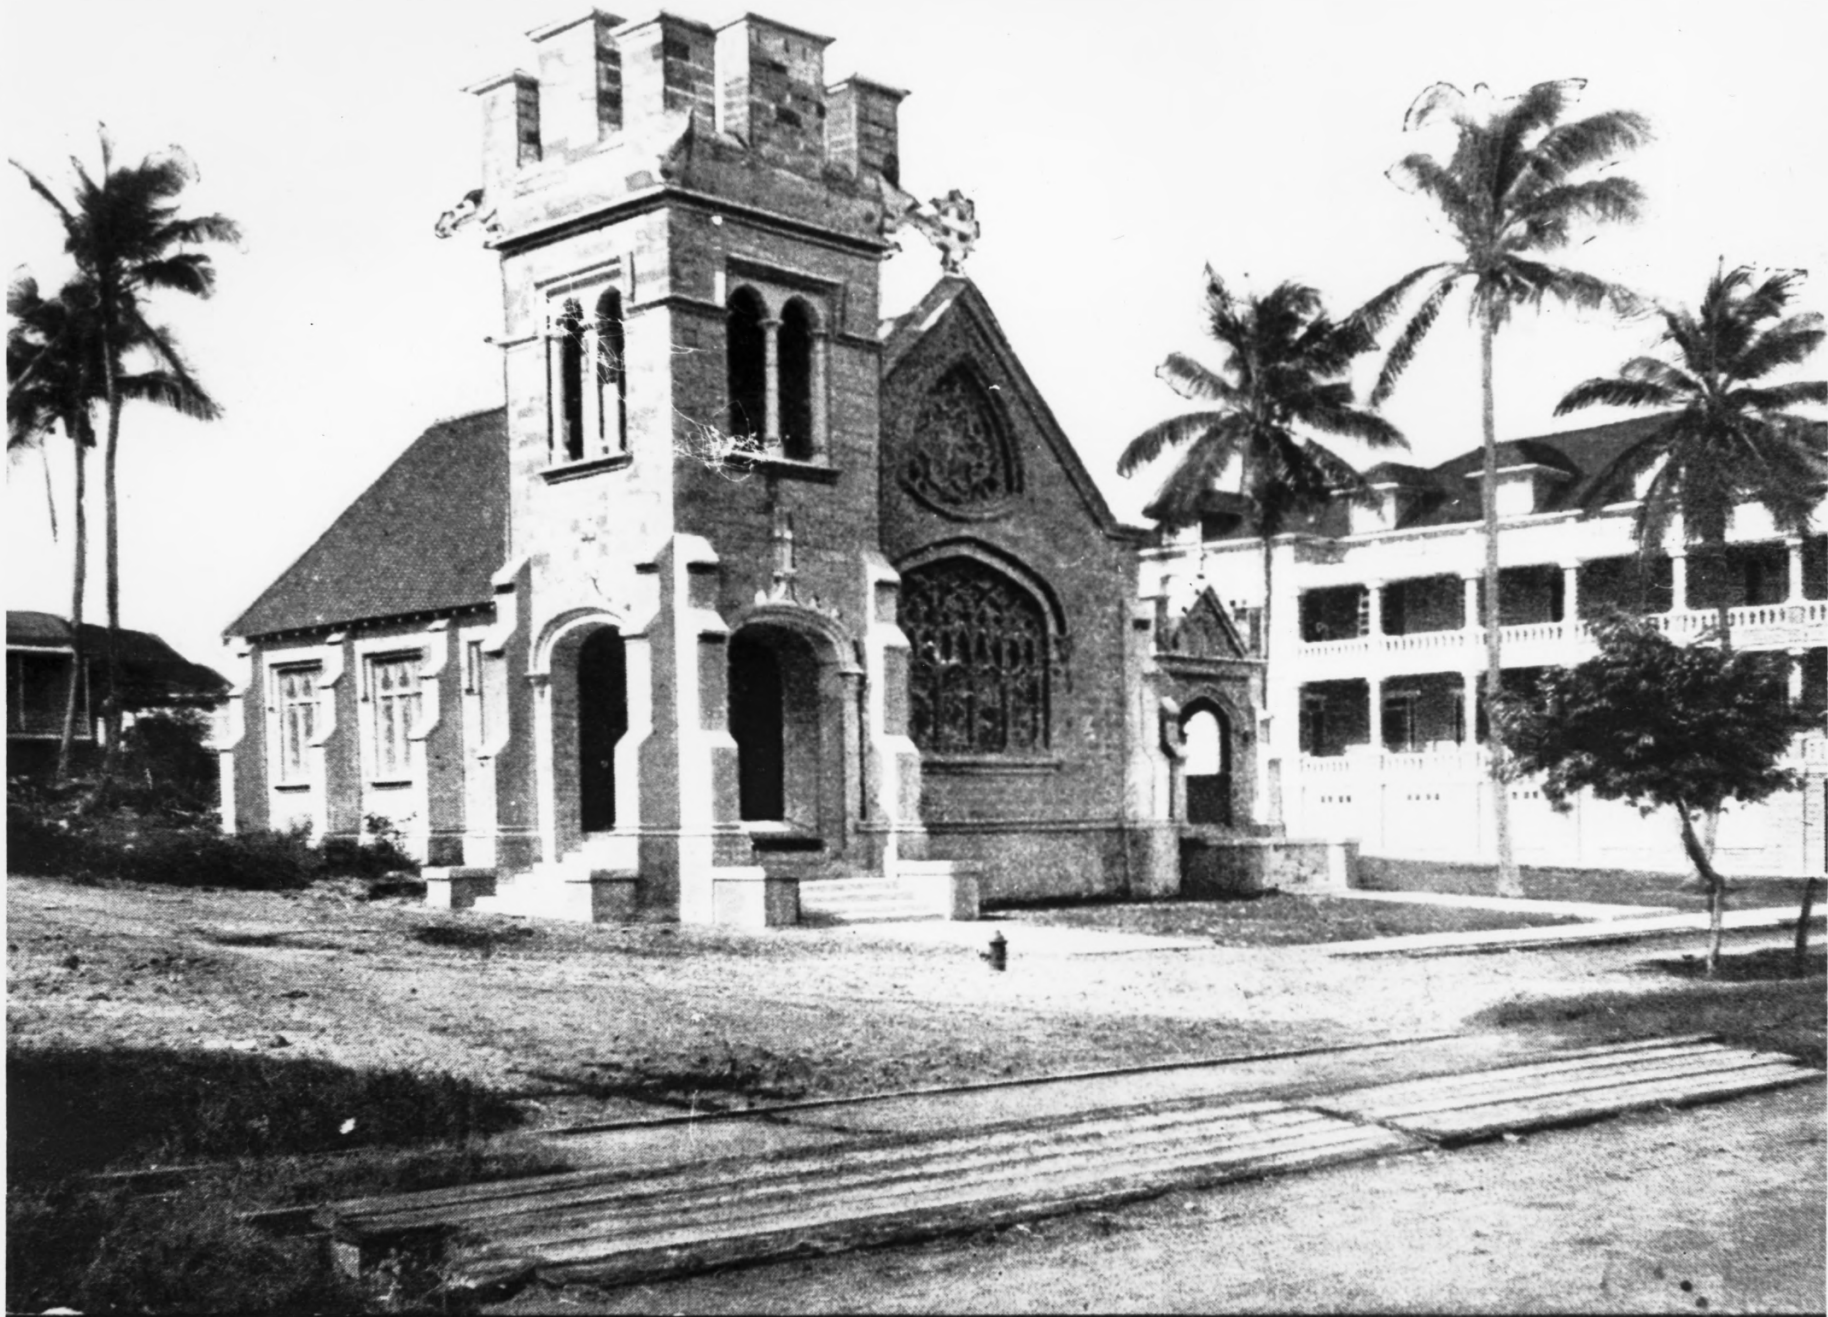

View of Miramar, Santurce, P. R.