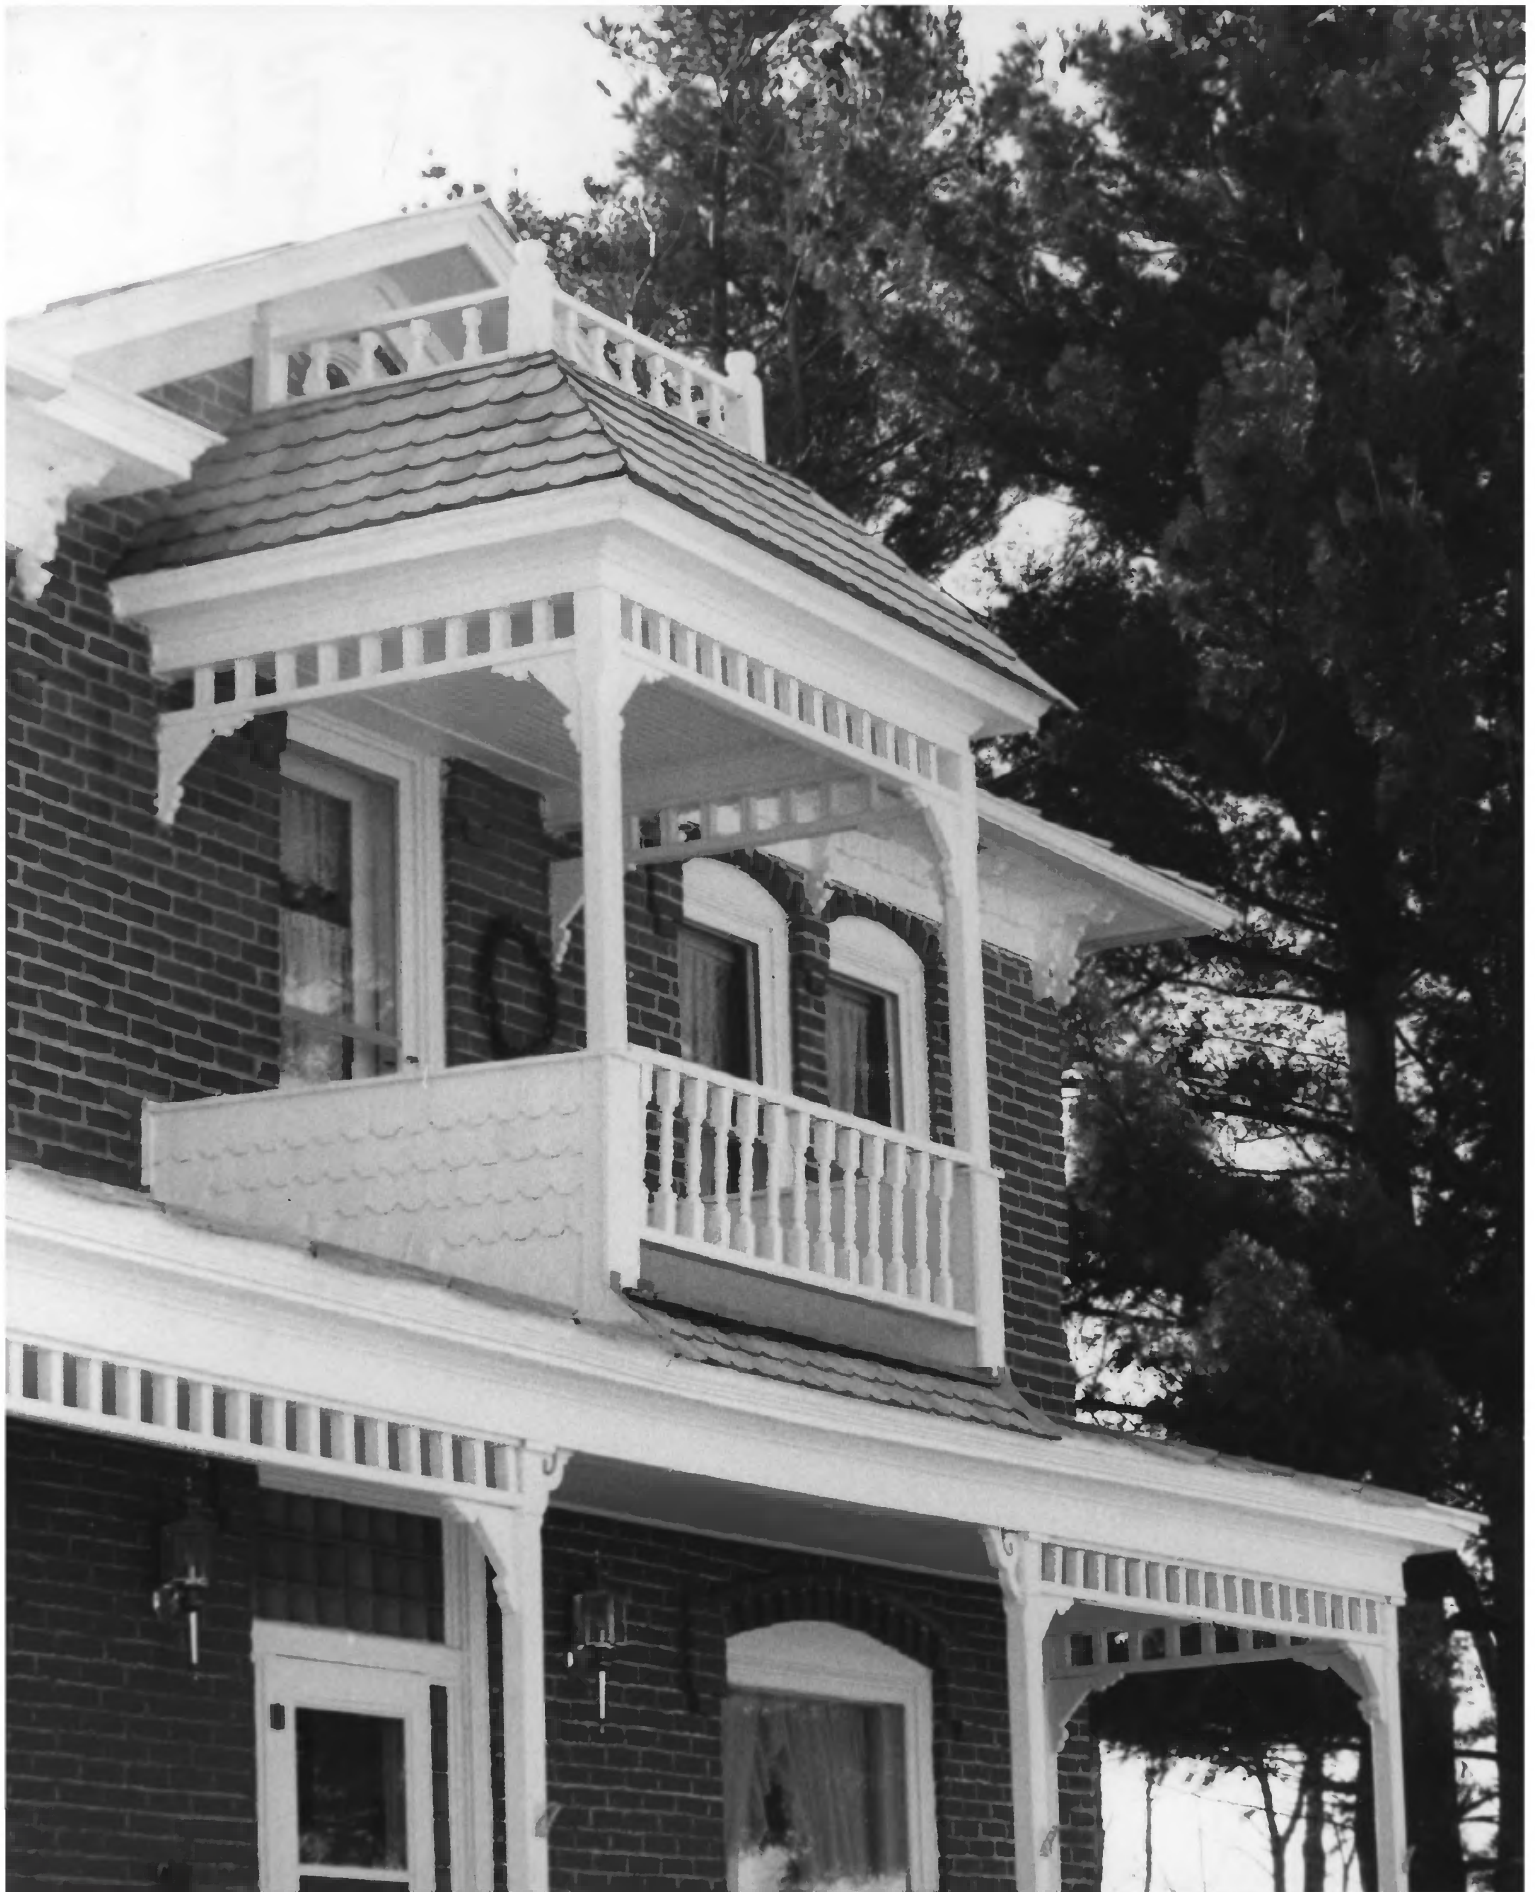

#1 of 17

Charles Foute House, Millsville

Clark, WI

Photos by Patricia Jacey, March, 1996

neg at WI State Historical Society

Camera facing south

Front (north) elevation

2 of 17

Charles Foute House, Neillsville

Clark, WI

Photos by Patricia Loney, March, 1996

Deposited at WI State Historical Society

Camera facing southwest

North elevation

#3 of 17

Charles Foote Home, Neillsville

Clark, WI

Photos by Patricia Lacey, March, 1996

Negs at WI State Historical Society

Camera facing southwest

Second floor porch & balustrade

4 of 17

Charles Foute House, Neillsville
Clark, WI

Photos by Patricia Lacey, March, 1996
Keys at WI State Historical Society
Camera facing southwest
East and north elevations