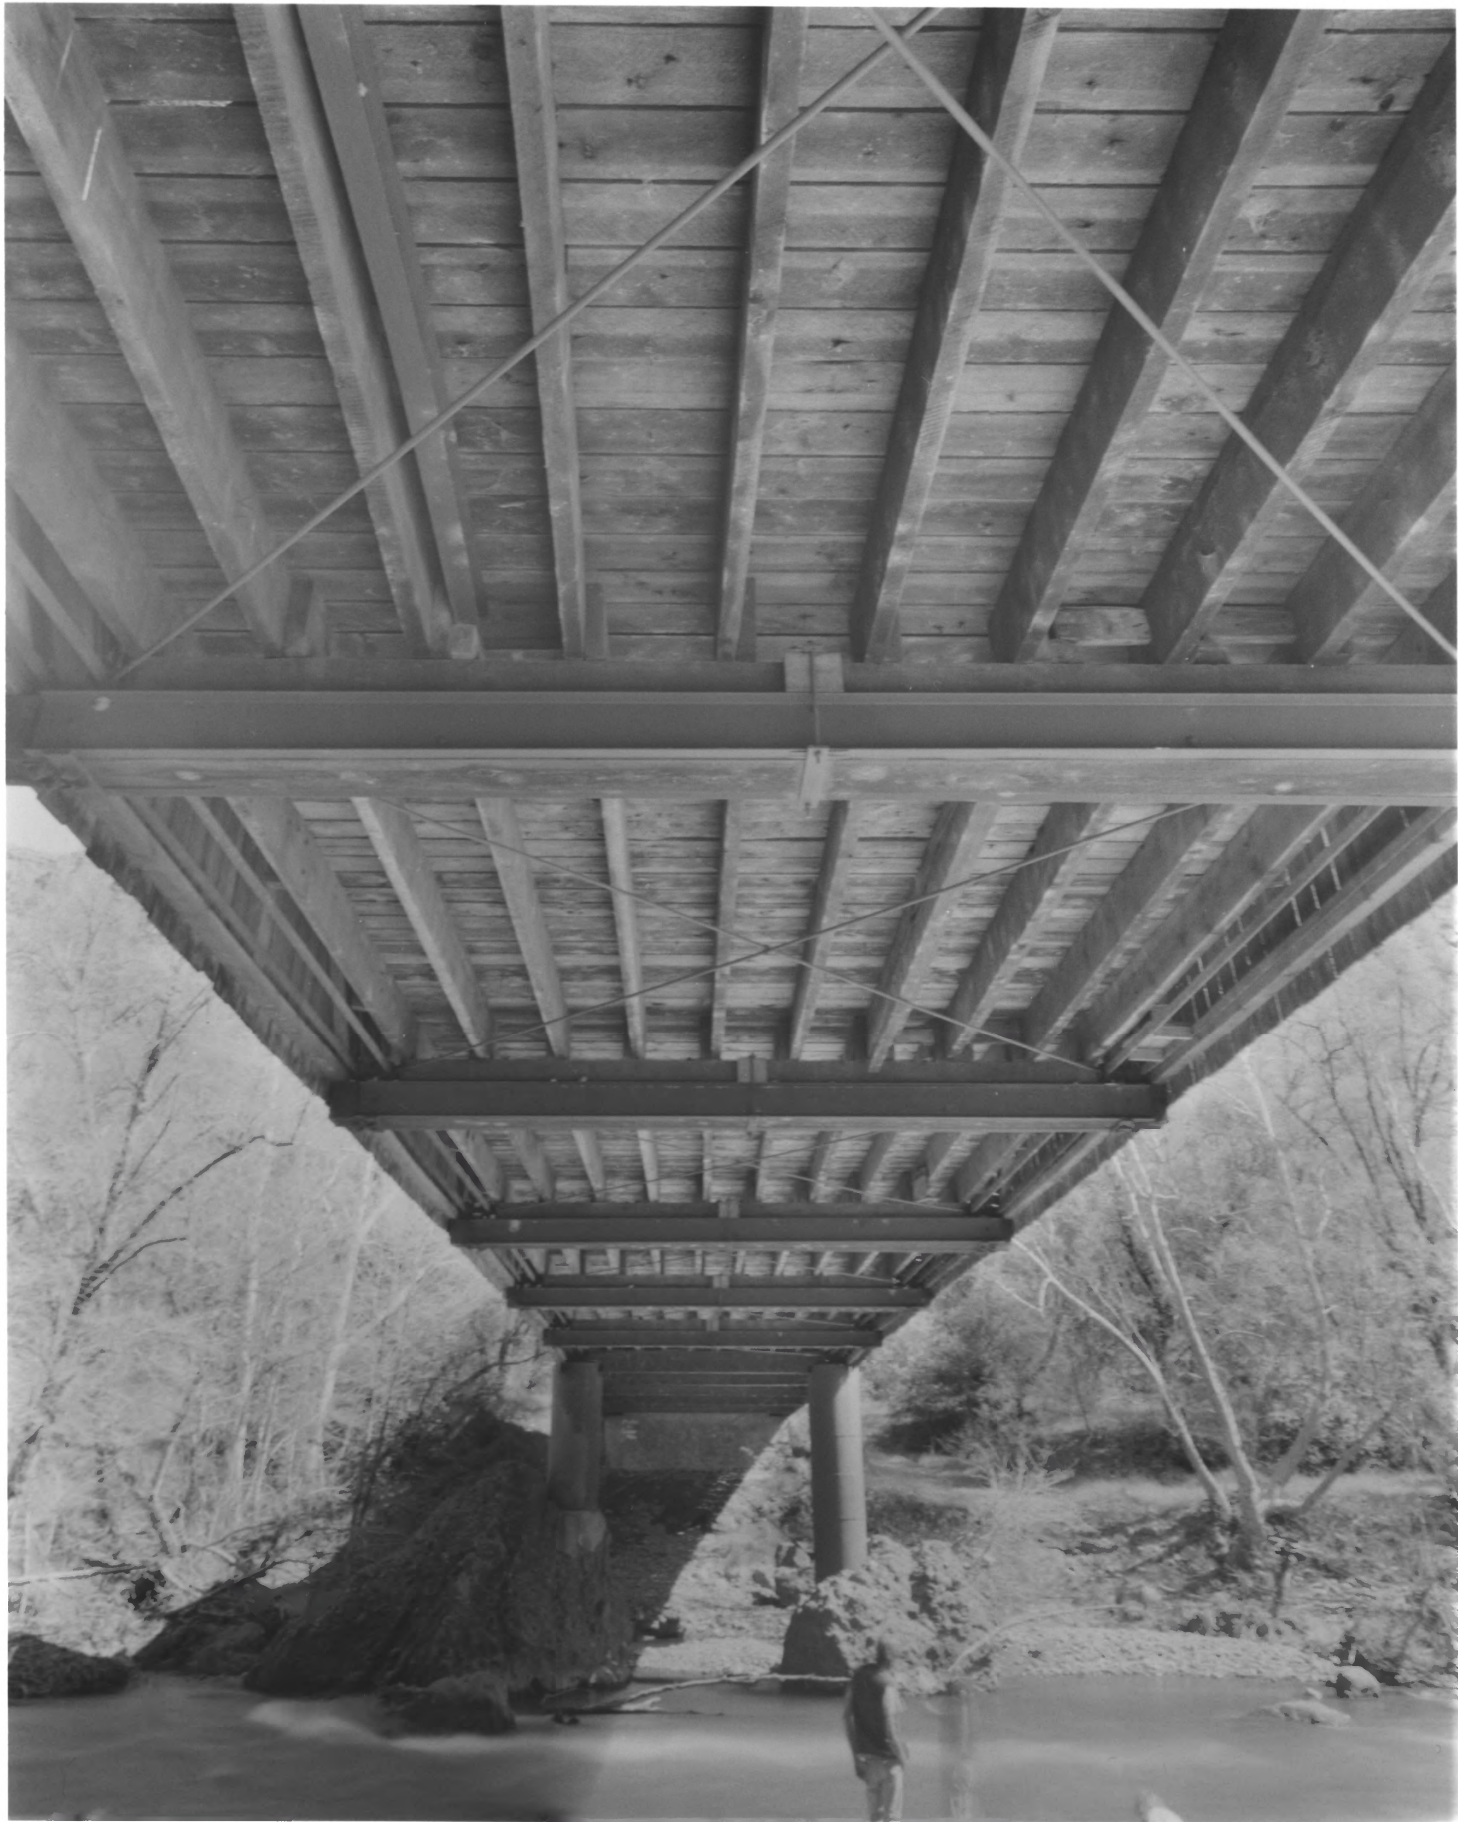

Honey Run Covered Bridge

Chico Butte County, California

Geoffrey Fricker

April 1987

11922 Castle Rock Cta, Chico, CA 95928

looking eastward

1 of 3

Honey Run Covered Bridge  
Chico, Butte County, California

Geoffrey Fricker

April 1987

11922 Castle Rock Ct, Chico, CA 95928

interior, looking eastward

27 3

Honey Run Covered Bridge  
Chico, Butte County, California

Geoffrey Fricker

April 1987

11922 Castle Rock Ct, Chico, CA 95928

bridge floor, looking eastward

3 of 3