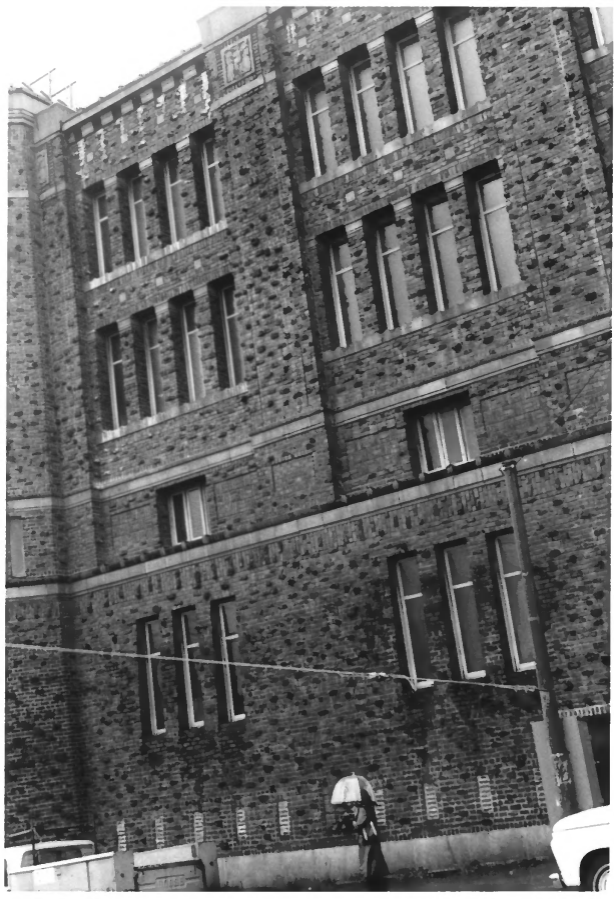

San Francisco National Guard Armory & Arsenal

San Francisco, California

Ross Worden, photographer

Date: February 1978

Negative at 2501 Bryant, San Francisco

View from Mission St.; of Moorish fortress

section of building