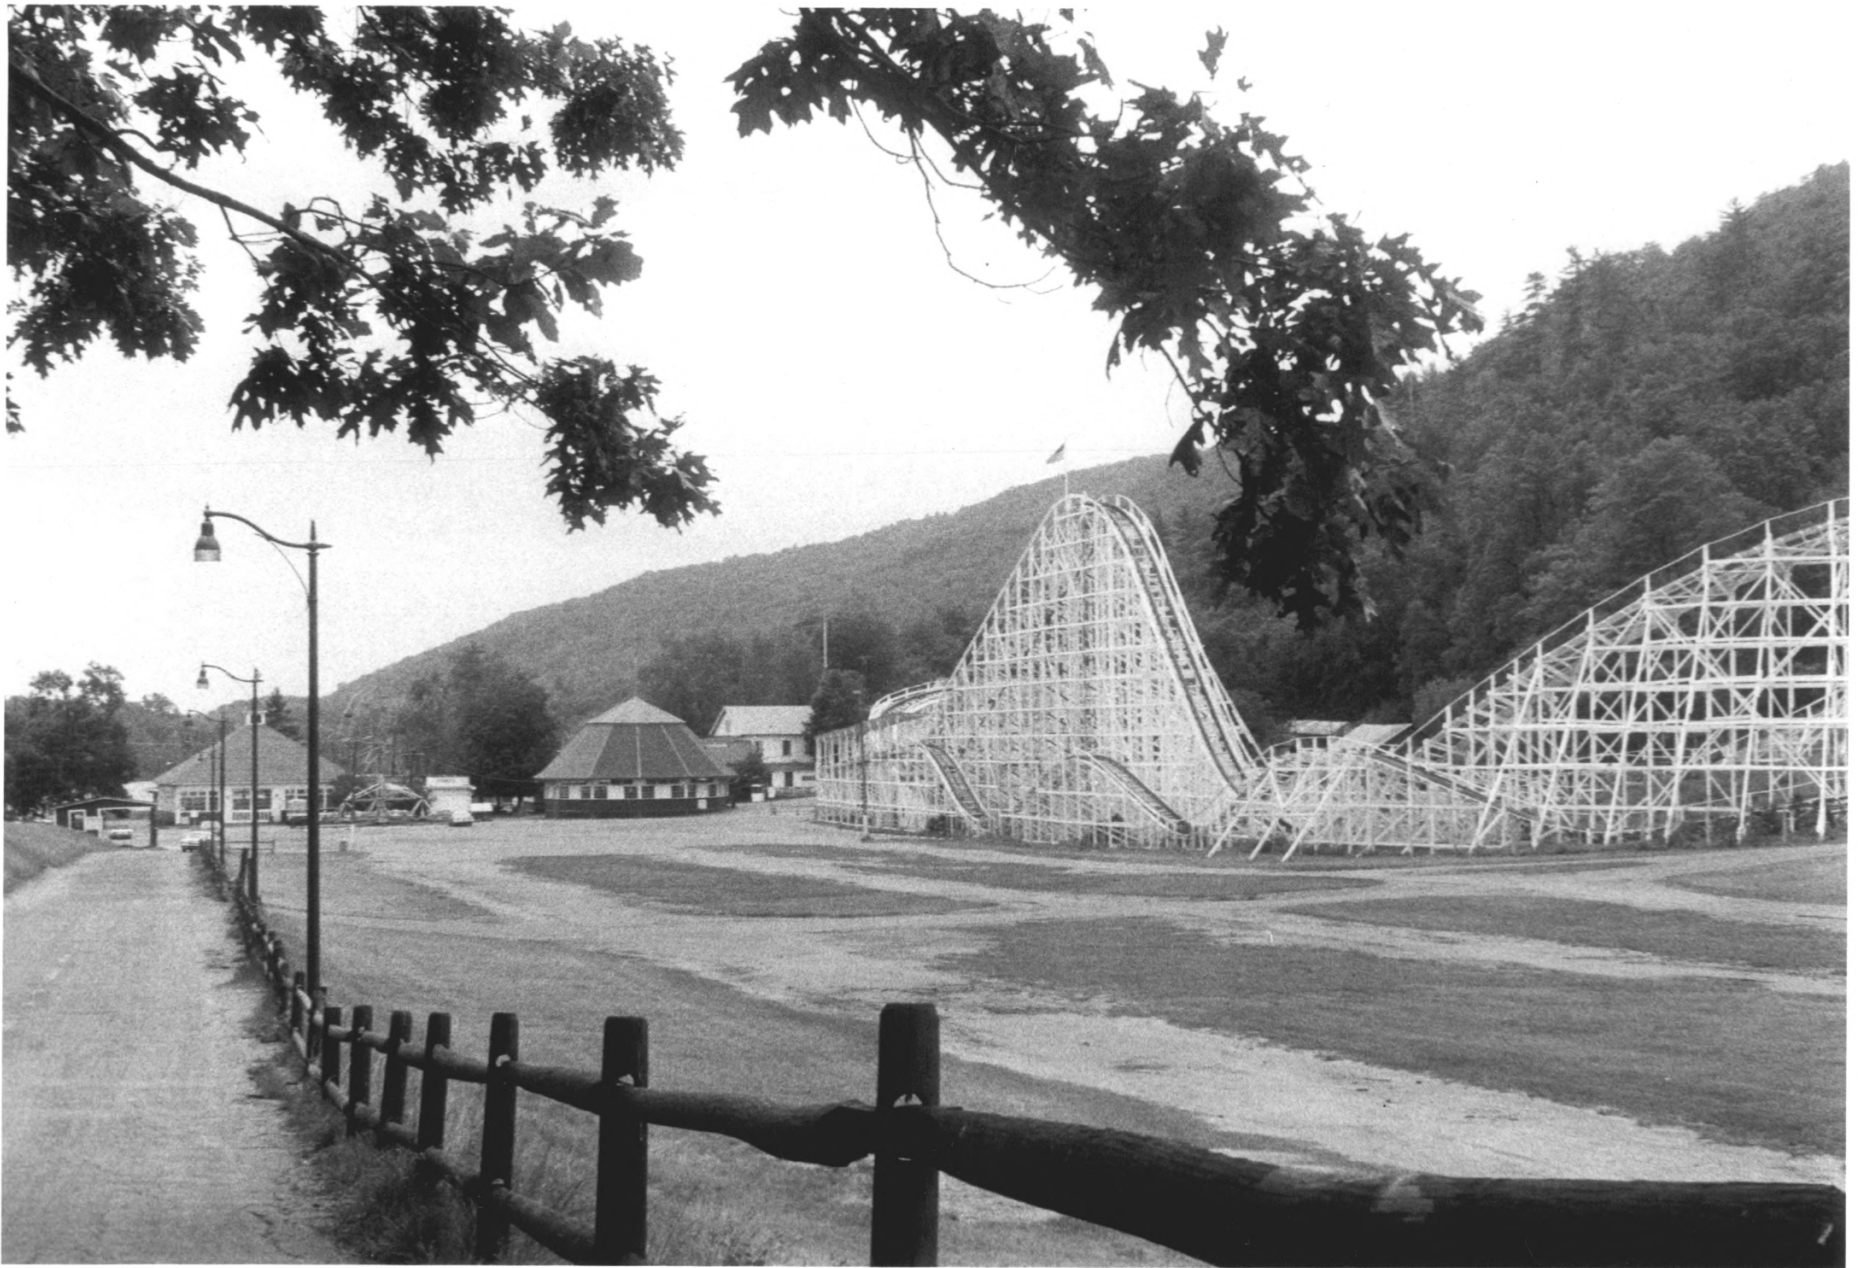

LAKE COMPOUNCE CAROUSEL  
Southington, CT.

D. Ransom Photo, 6/77

Negative: Conn. Hist.

~~Commission~~ DEC 12 1978

HORSE BY CARMEL

MAY 5 1978

Photo 9

LAKE COMPOUNCE CAROUSEL  
Southington, CT.

D. Ransom Photo, 6/77

Negative on file with  
Connecticut Historical  
Commission

Exterior, view south with  
rollercoaster

DEC 1 1978

MAY 5 1978