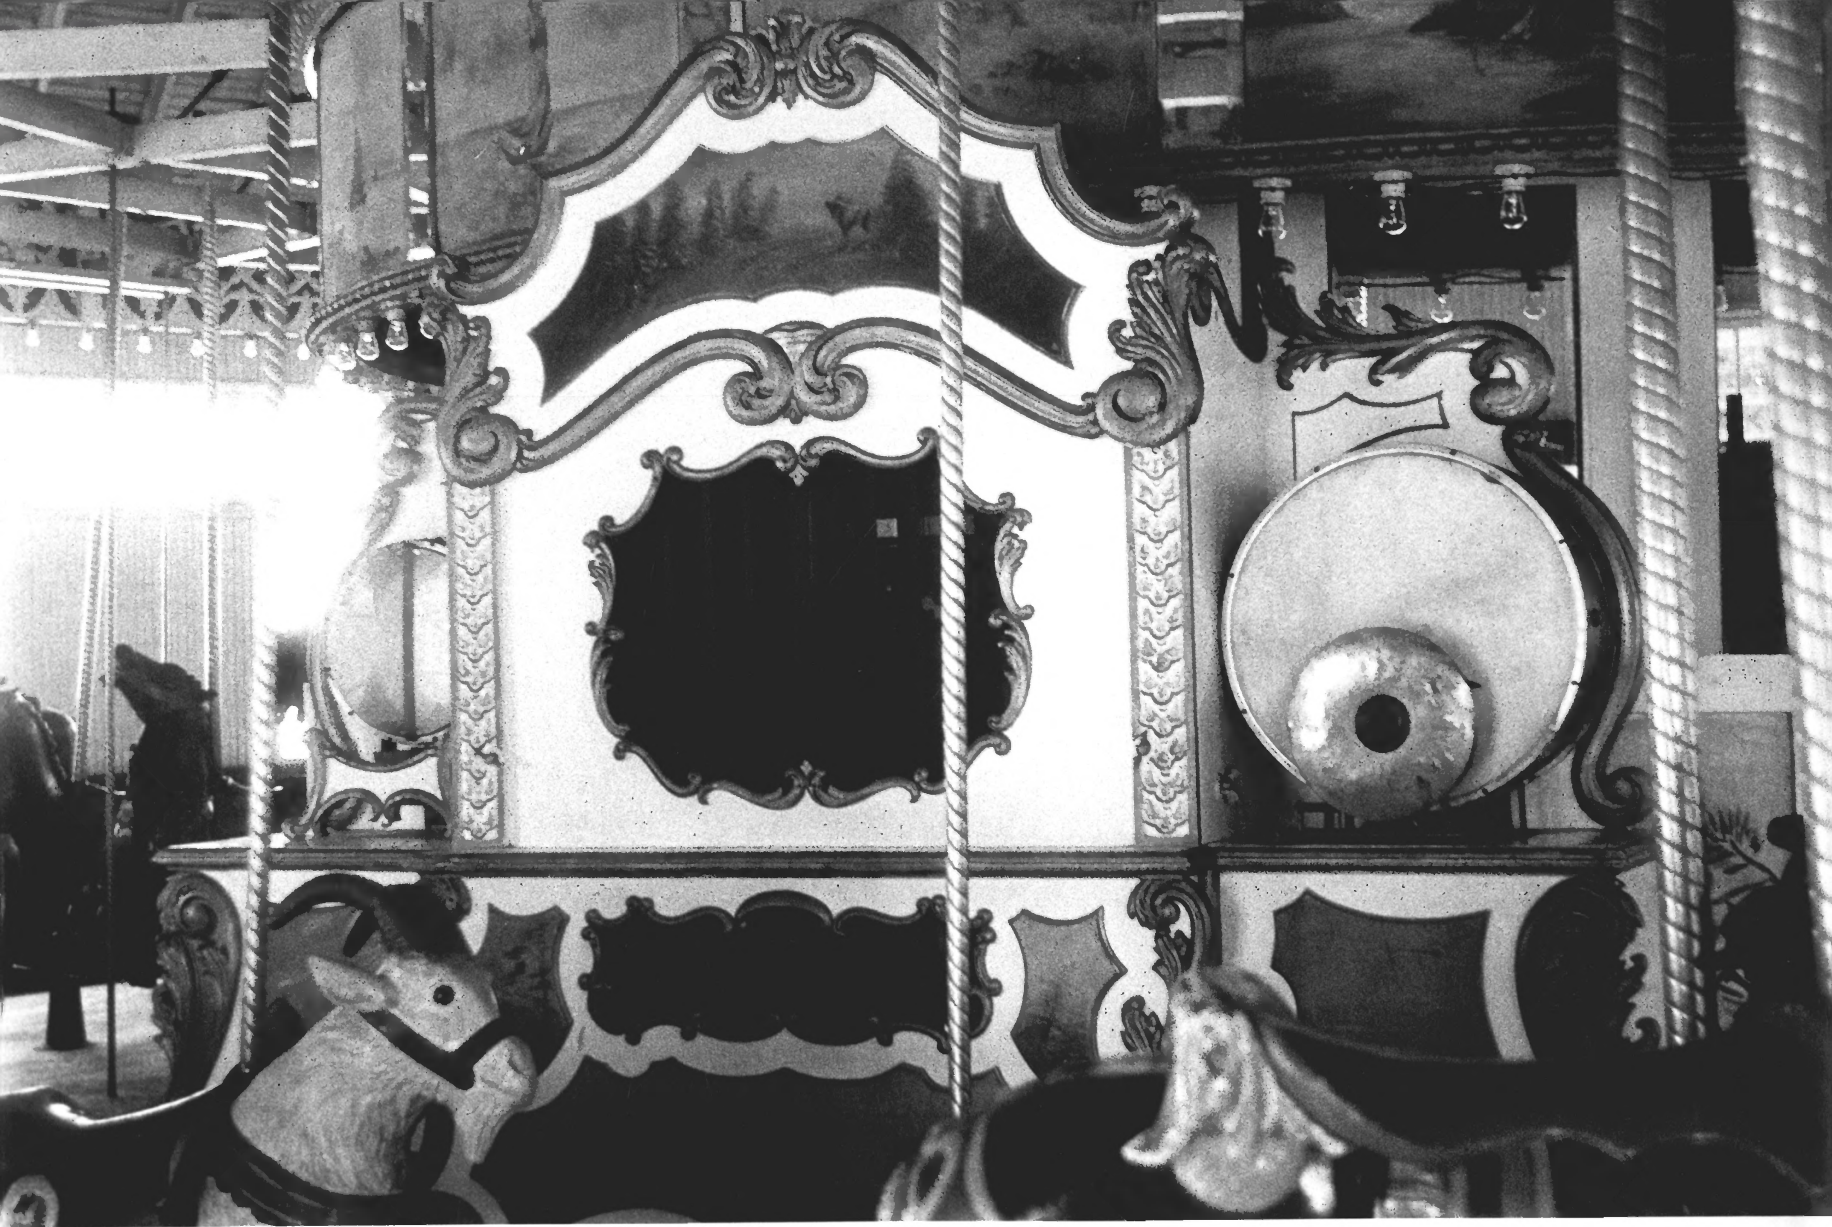

LAKE COMPOUNCE CAROUSEL  
Southington, CT  
D. Ransom Photo, 6/77  
Negative: Conn. Hist.  
Commission  
HORSES THREE ABREAST

DEC 12 1978

MAY 5 1978

Photo 5

LAKE COMPOUNCE CAROUSEL  
Southington, CT.

D. Ransom Photo, 6/77