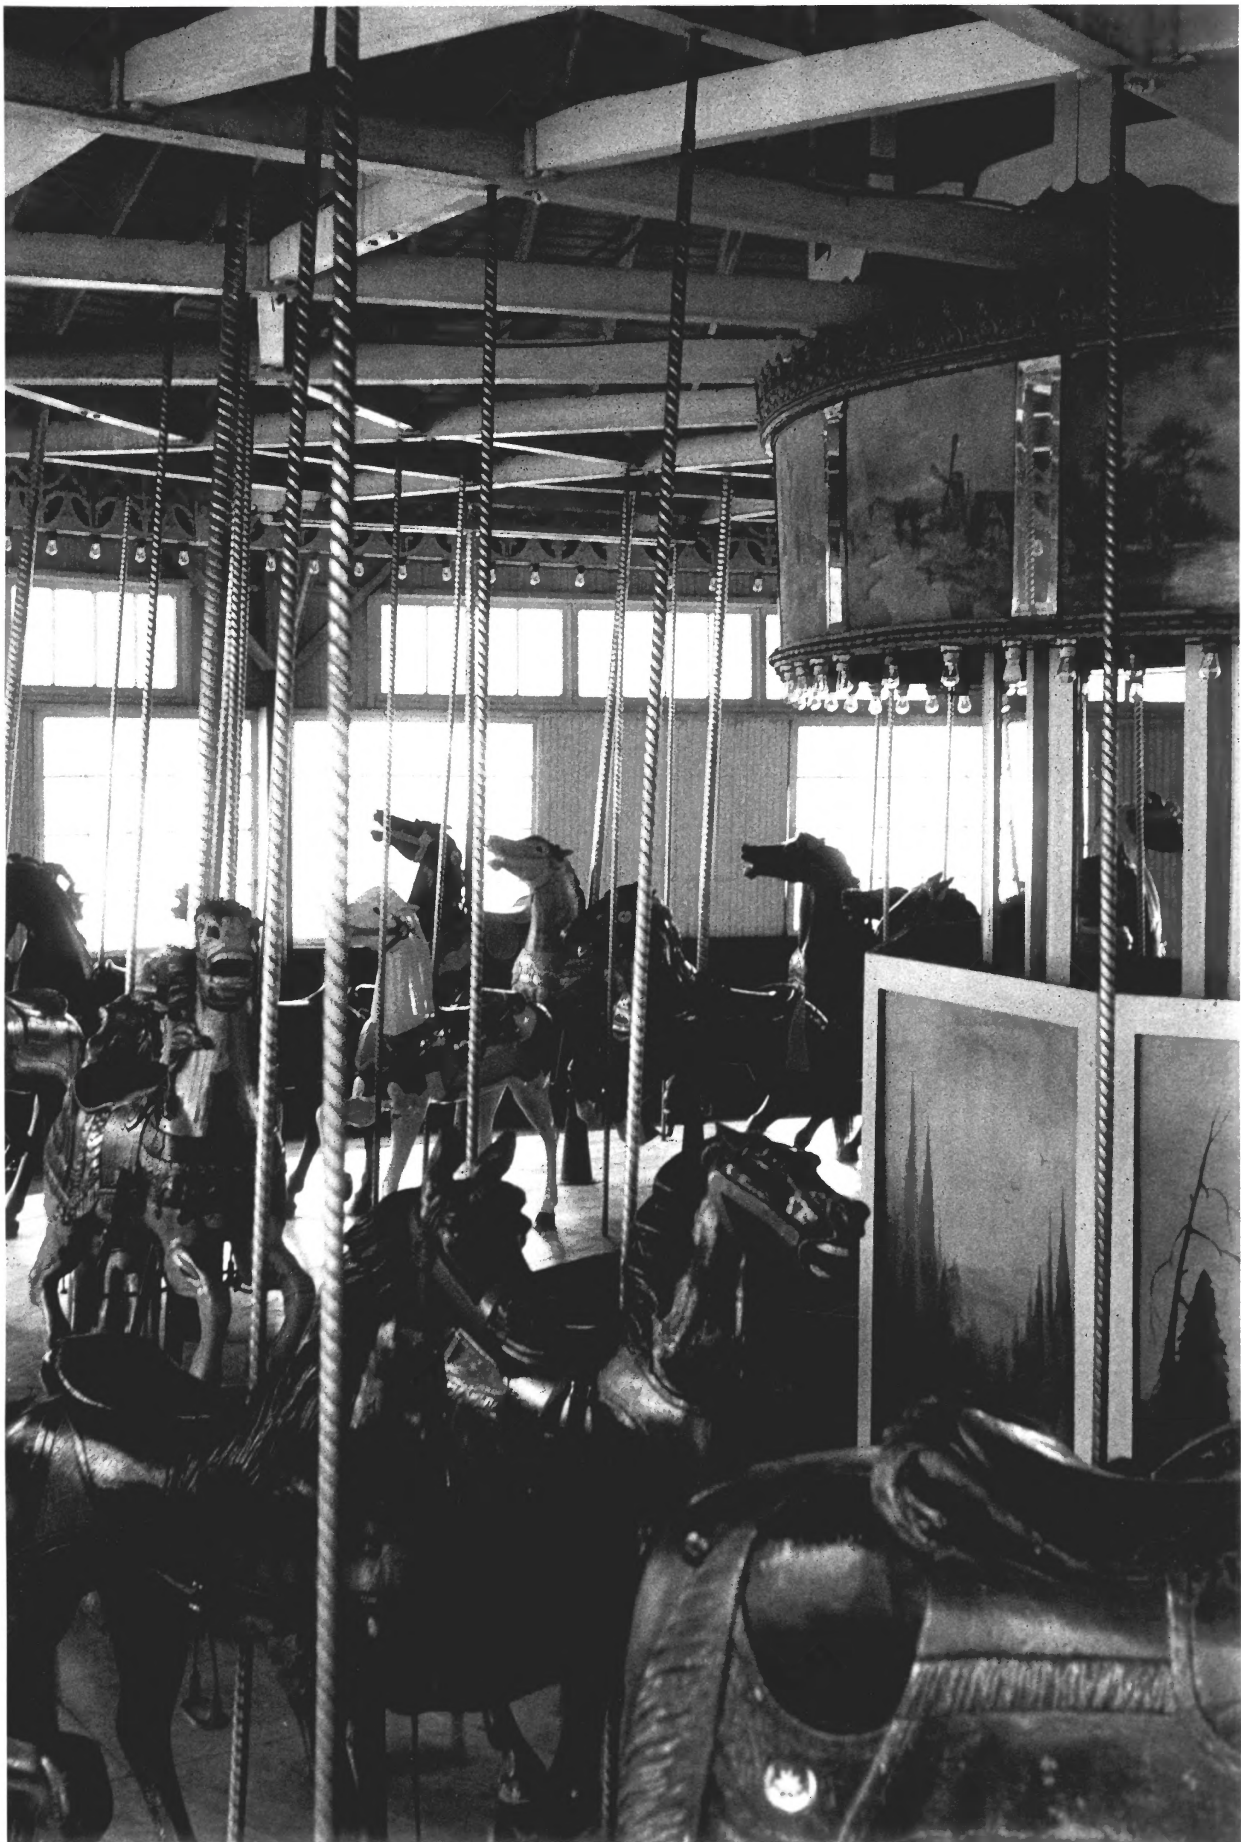

DEC 16 1978

MAY 5 1978

Photo 3

LAKE COMPOUNCE CAROUSEL  
Southington, CT  
D. Ransom Photo, 6/77  
Negative: Conn. Hist.  
Commission  
INTERIOR, GENERAL VIEW

14

DEC 12 1978

MAY 5 1978

Photo 4