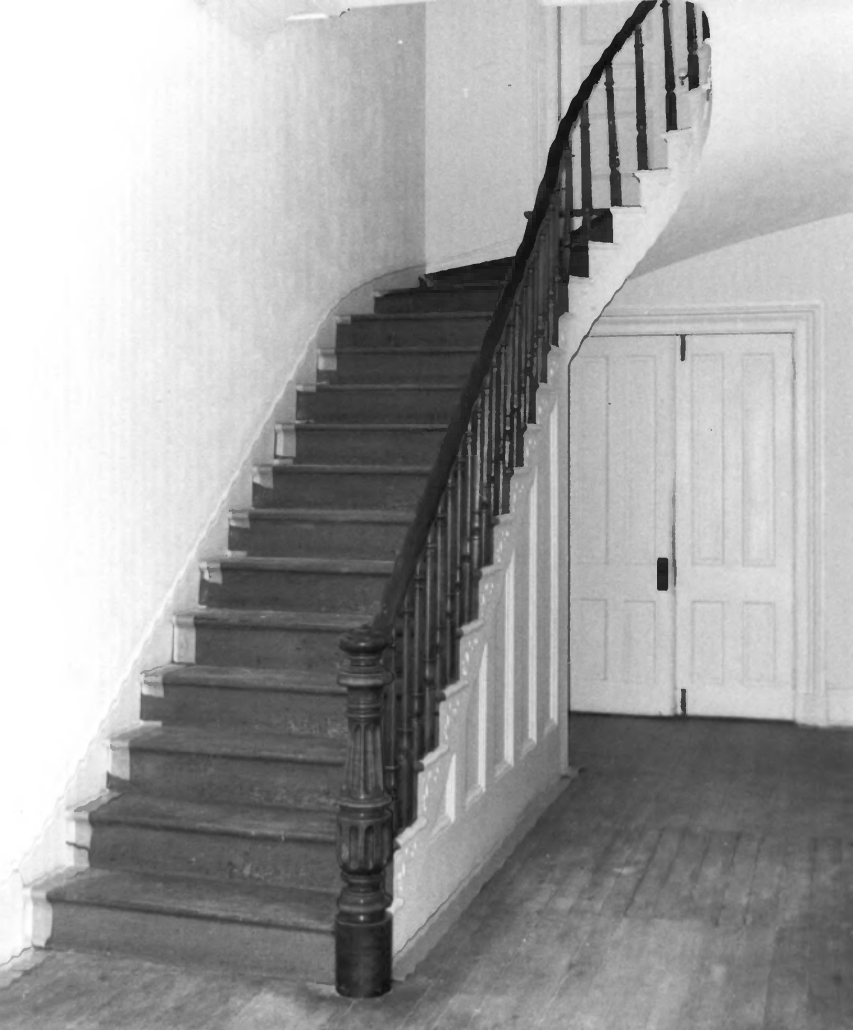

Enniscorthy
Ellicott City vicinity
Howard County, Maryland

H0-131

Peter Kurtze; 9/85

negative at Maryland Historical Trust

view from southwest

#4 of 9

HO-131

Enniscorthy
Ellicott City vicinity
Howard County, Maryland
Peter Kurtze, 9/85
negative at Maryland Historical Trust
stair hall, from east
#5 of 9