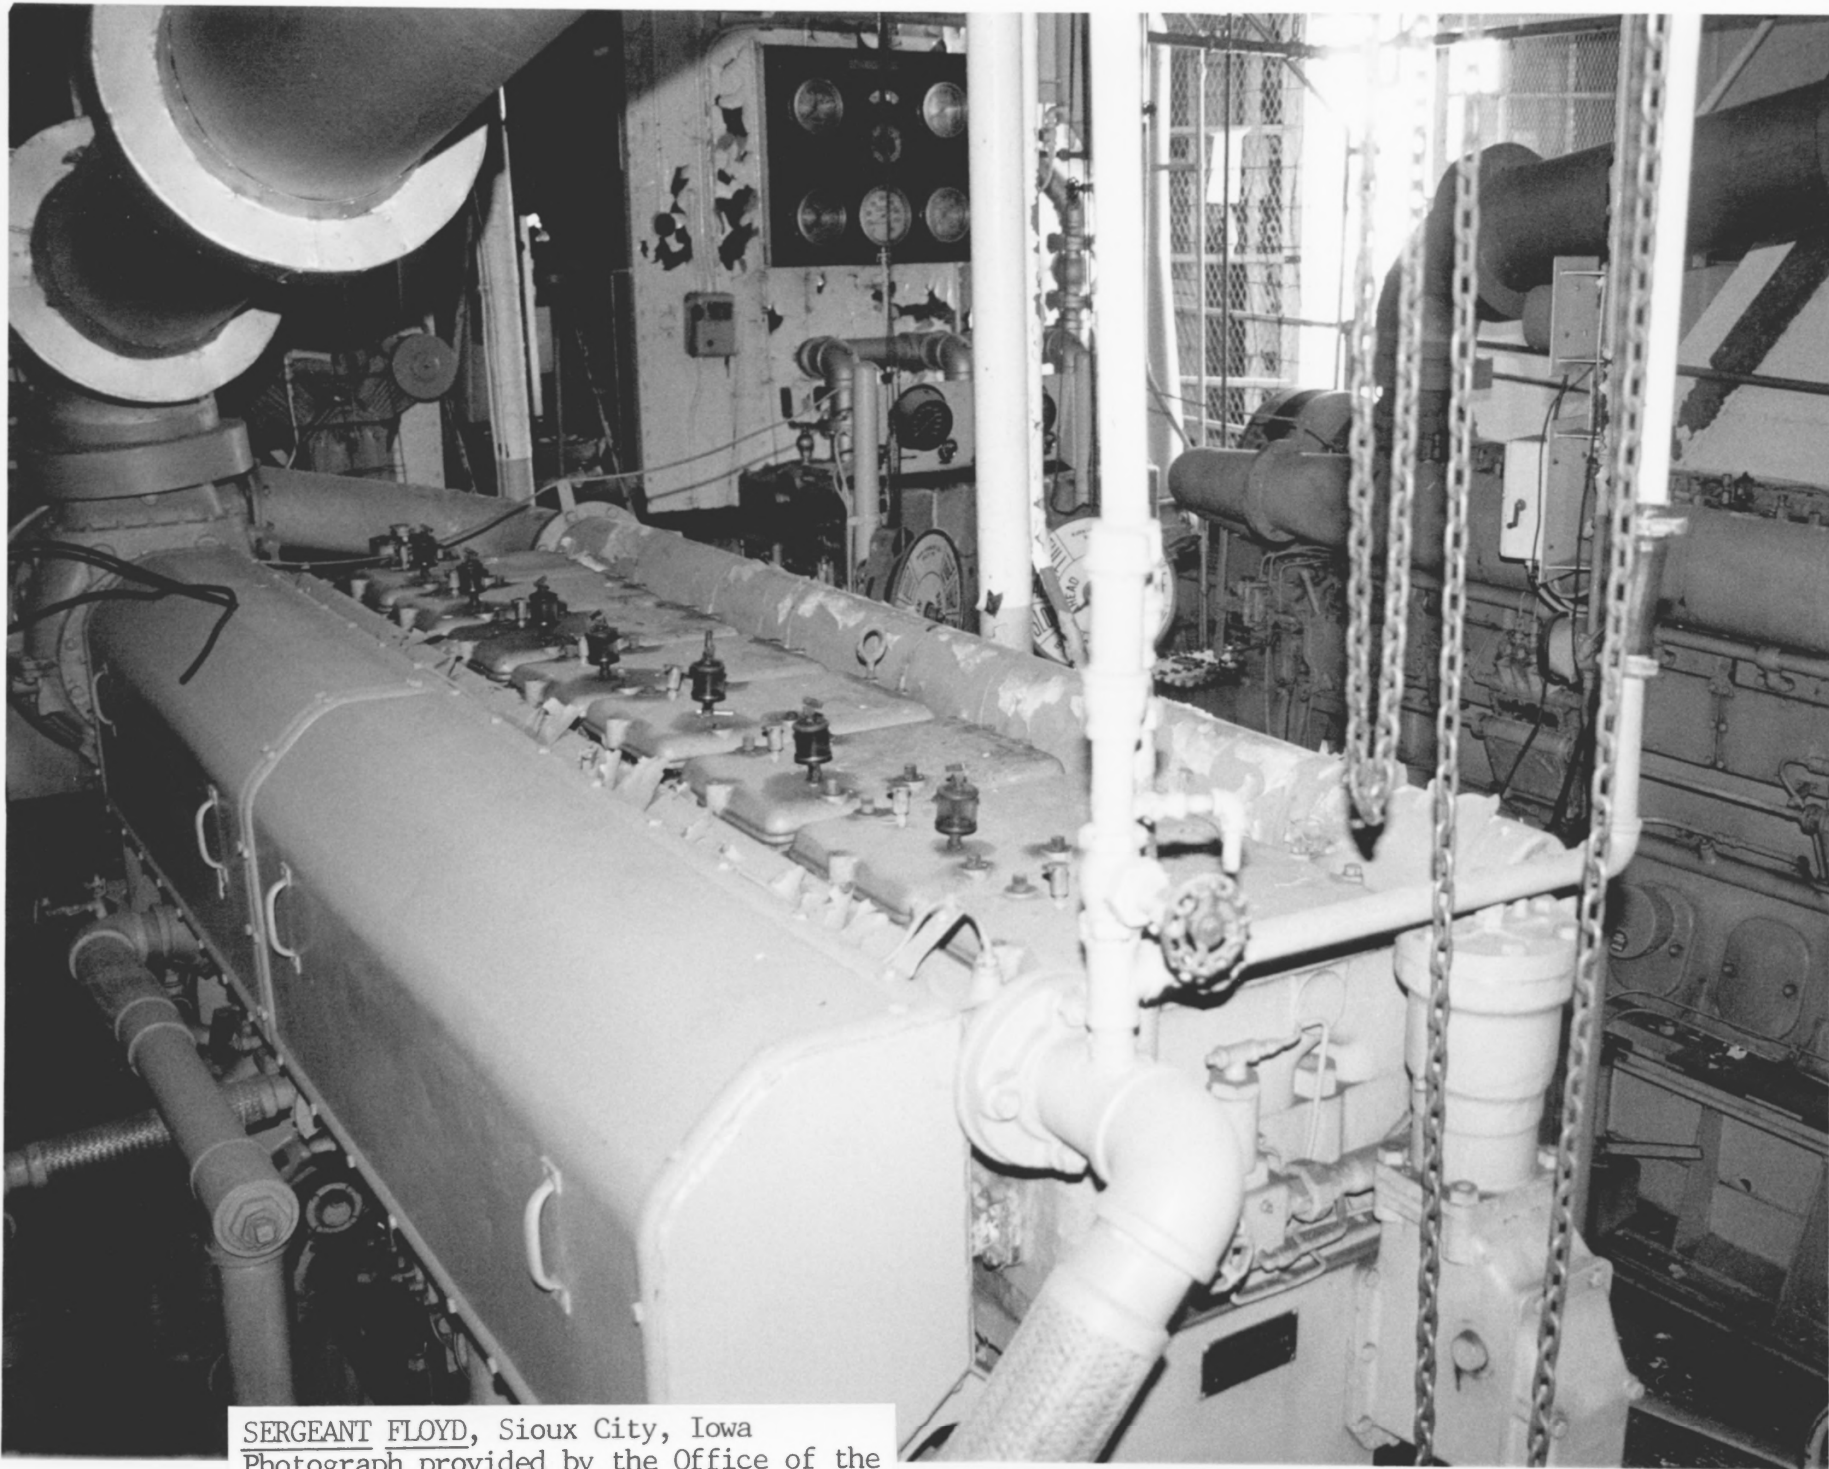

SERGEANT FLOYD, Sioux City, Iowa
Photograph provided by the Office of
the City Manager, Sioux City
Sioux City, Iowa
Profile view of Sergeant Floyd, starboard
side, 1988.
Photo #1

SERGEANT FLOYD, Sioux City, Iowa
Photograph provided by the Office of the
City Manager, Sioux City.
Sioux City, Iowa
View from the bow, forward starboard
quarter. 1988.
Photo #2

SERGEANT FLOYD, Sioux City, Iowa
Photograph provided by the Office of the
City Manager, Sioux City
Sioux City, Iowa
Engineroom console and telegraphs, 1988.
Photo #3

SERGEANT FLOYD, Sioux City, Iowa
Photograph provided by the Office of the
City Manager, Sioux City
Sioux City, Iowa
One of Floyd's 600-h.p. Cooper-Bessemer
diesel engines, 1988.
Photo #4