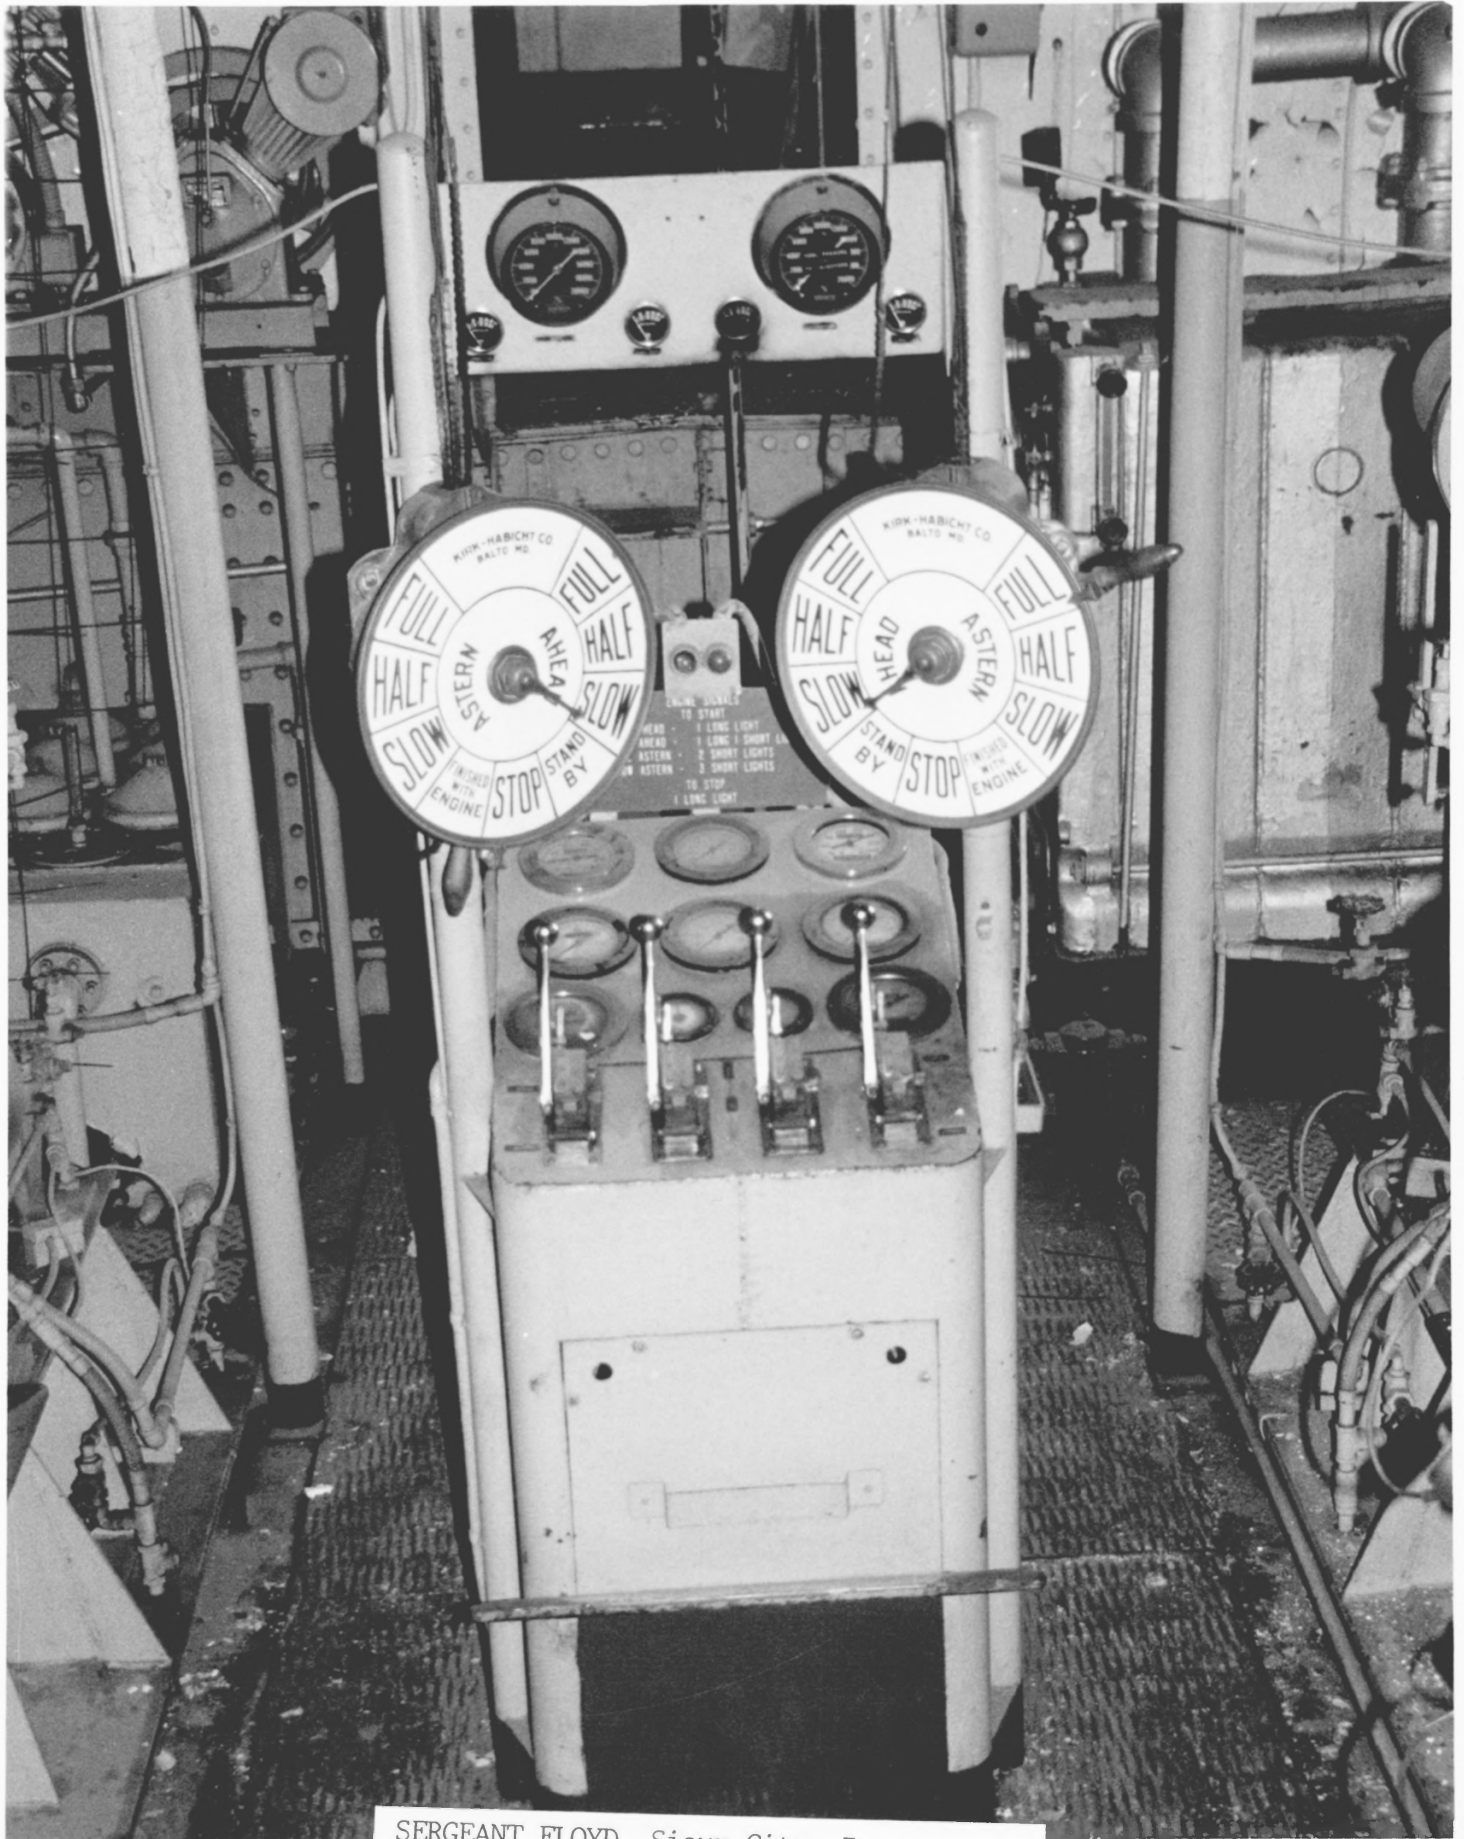

SERGEANT FLOYD, Sioux City, Iowa
Photograph provided by the Office of
the City Manager, Sioux City
Sioux City, Iowa
Profile view of Sergeant Floyd, starboard
side, 1988.
Photo #1

SERGEANT FLOYD, Sioux City, Iowa
Photograph provided by the Office of the
City Manager, Sioux City.
Sioux City, Iowa
View from the bow, forward starboard
quarter. 1988.
Photo #2

SERGEANT FLOYD, Sioux City, Iowa
Photograph provided by the Office of the
City Manager, Sioux City
Sioux City, Iowa
Engineroom console and telegraphs, 1988.
Photo #3

SERGEANT FLOYD, Sioux City, Iowa
Photograph provided by the Office of the
City Manager, Sioux City
Sioux City, Iowa
One of Floyd's 600-h.p. Cooper-Bessemer
diesel engines, 1988.
Photo #4