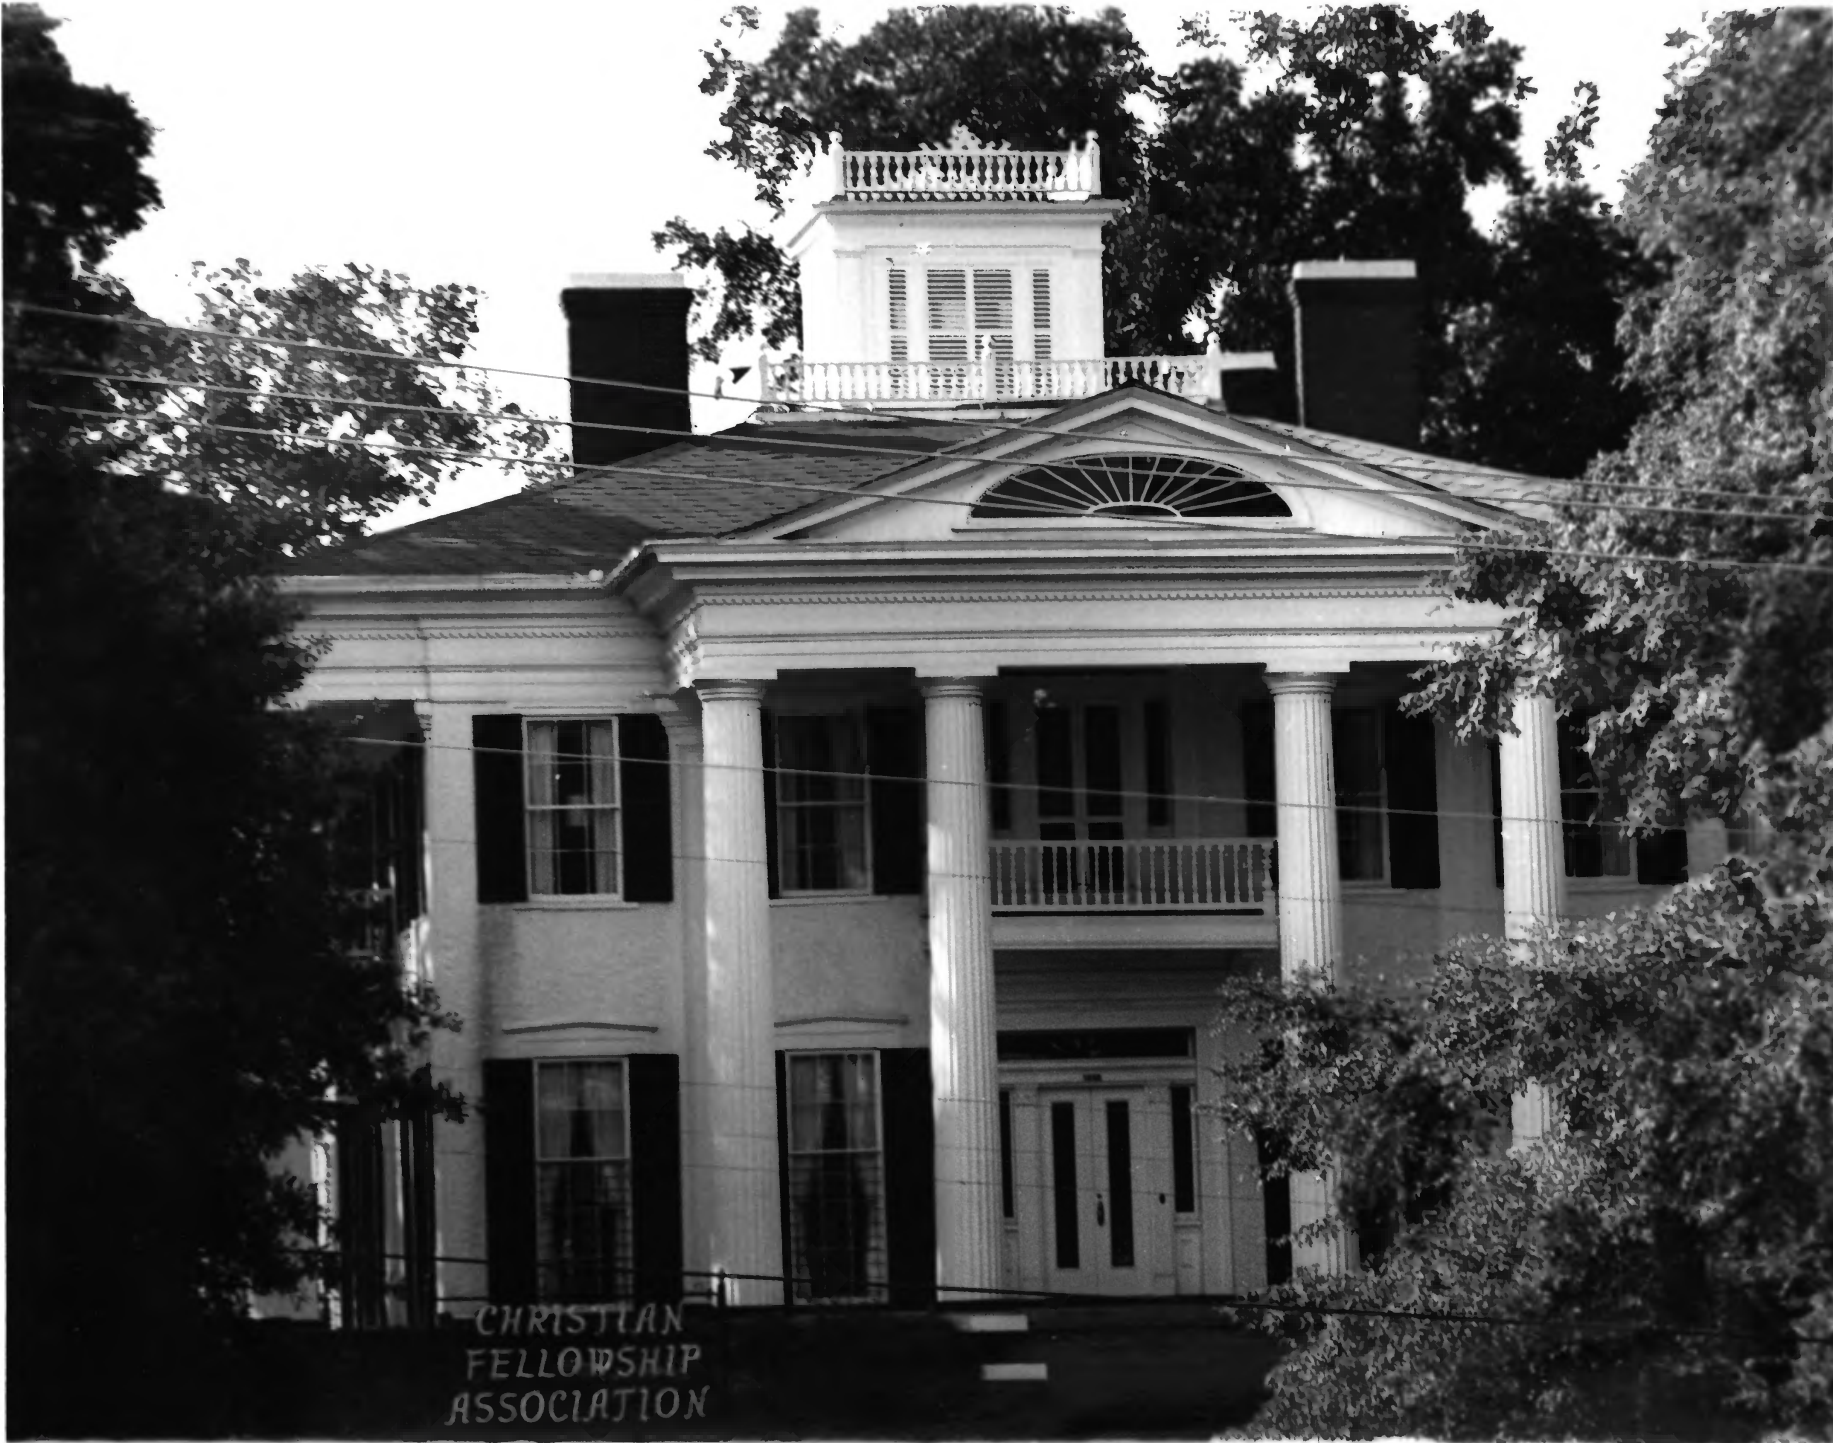

CHRISTIAN
FELLOWSHIP
ASSOCIATION