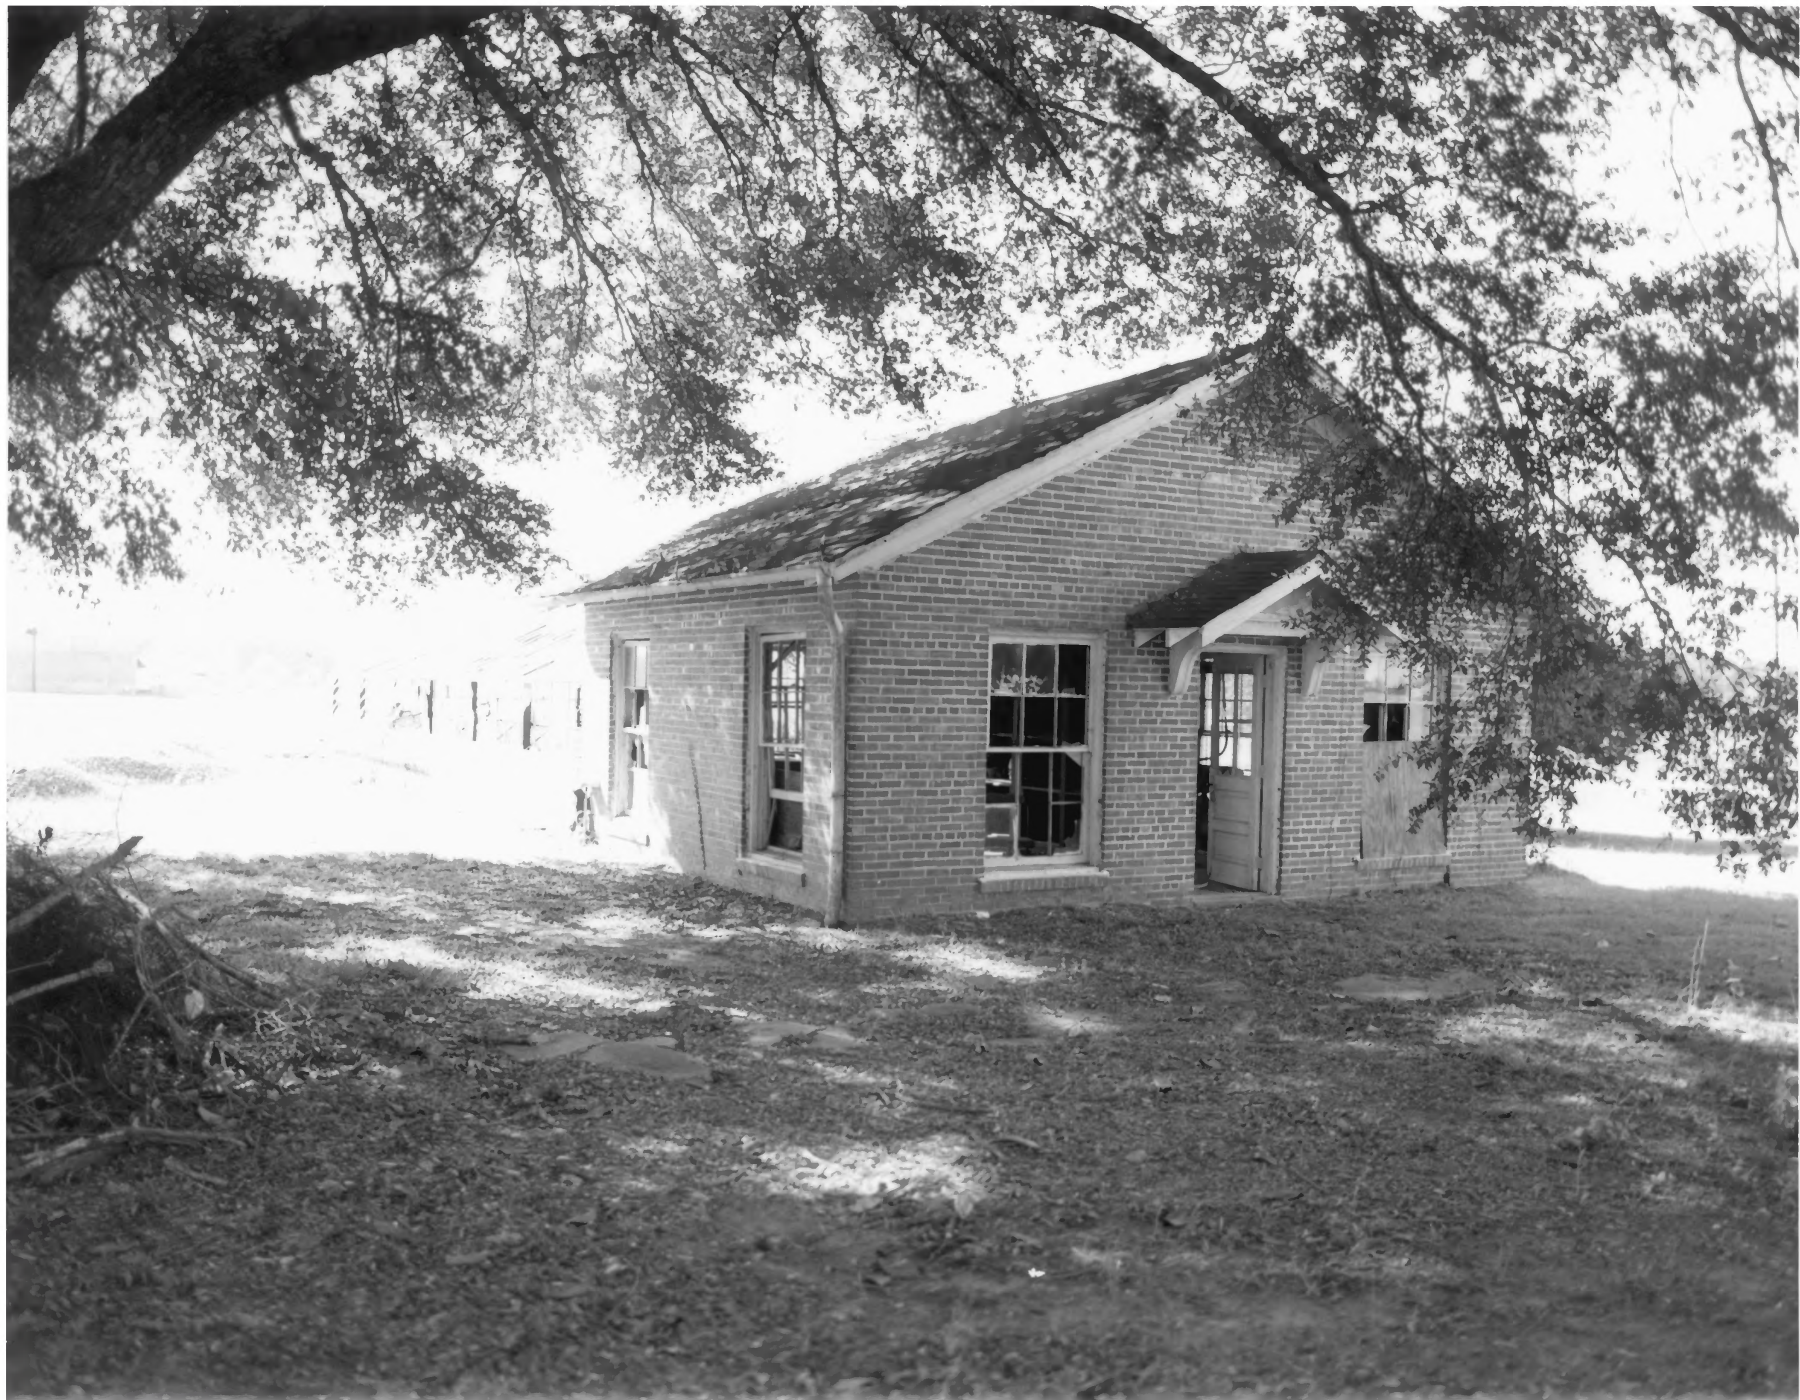

U.S. Sugar Field Crops Station
Meridian, Lauderdale, Miss.

Larrick Barron

November, 1989

Miss. Dept. of Archives and History

View looking west at East Facade

Photo 1 of 9

U.S. Sugar Field Station

Meridian, ~~Lauderdale~~, Miss.

Darrick Barron

November, 1989

Miss. Department of Archives and History

North and East Elevation looking

Southwest

Photo 2 of 9.

U.S. Sugar Field Crops Station

Meridian, Lauderdale, Miss.

Darrick Barron

November, 1989

Ms. Dept. of Archives & History

~~West~~ Elevation looking east

Photo 30 of 9

U.S. Sugar Crop Field Station

Meridian, Lauderdale, Miss.

Darrick Barron