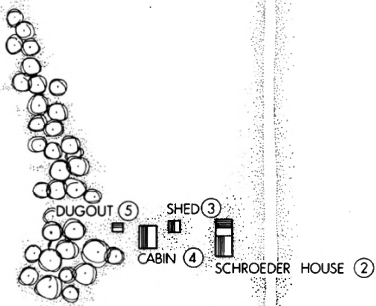

NOV 15 1977

Mark Junge
Wyoming Recreation Commission

JELM-FRANK SMITH RANCH HISTORIC DISTRICT
Albany County, WY

Photo 9 of 10

Property of the National Register

SCHOOL ①

CEMETERY

JELM

JELM CREEK

BIG LARAMIE RIVER

DRAWN: 12 JAN 77 CF

JELM - FRANK SMITH RANCH HISTORIC DISTRICT

FRANK SMITH RANCH

JELM-FRANK SMITH RANCH
HISTORIC DISTRICT SITE PLAN

AUG 31 1978

Delineator - Clayton Fraser