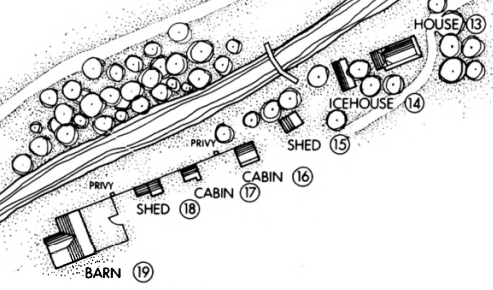

NOV 15 1977

Mark Junge
Wyoming Recreation Commission

JELM-FRANK SMITH RANCH HISTORIC DISTRICT
Albany County, WY

Photo 9 of 10

Property of the National Register

SCHOOL ①

CEMETERY

JELM

JELM CREEK

BIG LARAMIE RIVER

DRAWN: 12 JAN 77 CF

JELM - FRANK SMITH RANCH HISTORIC DISTRICT

FRANK SMITH RANCH

JELM-FRANK SMITH RANCH
HISTORIC DISTRICT SITE PLAN

AUG 31 1978

Delineator - Clayton Fraser