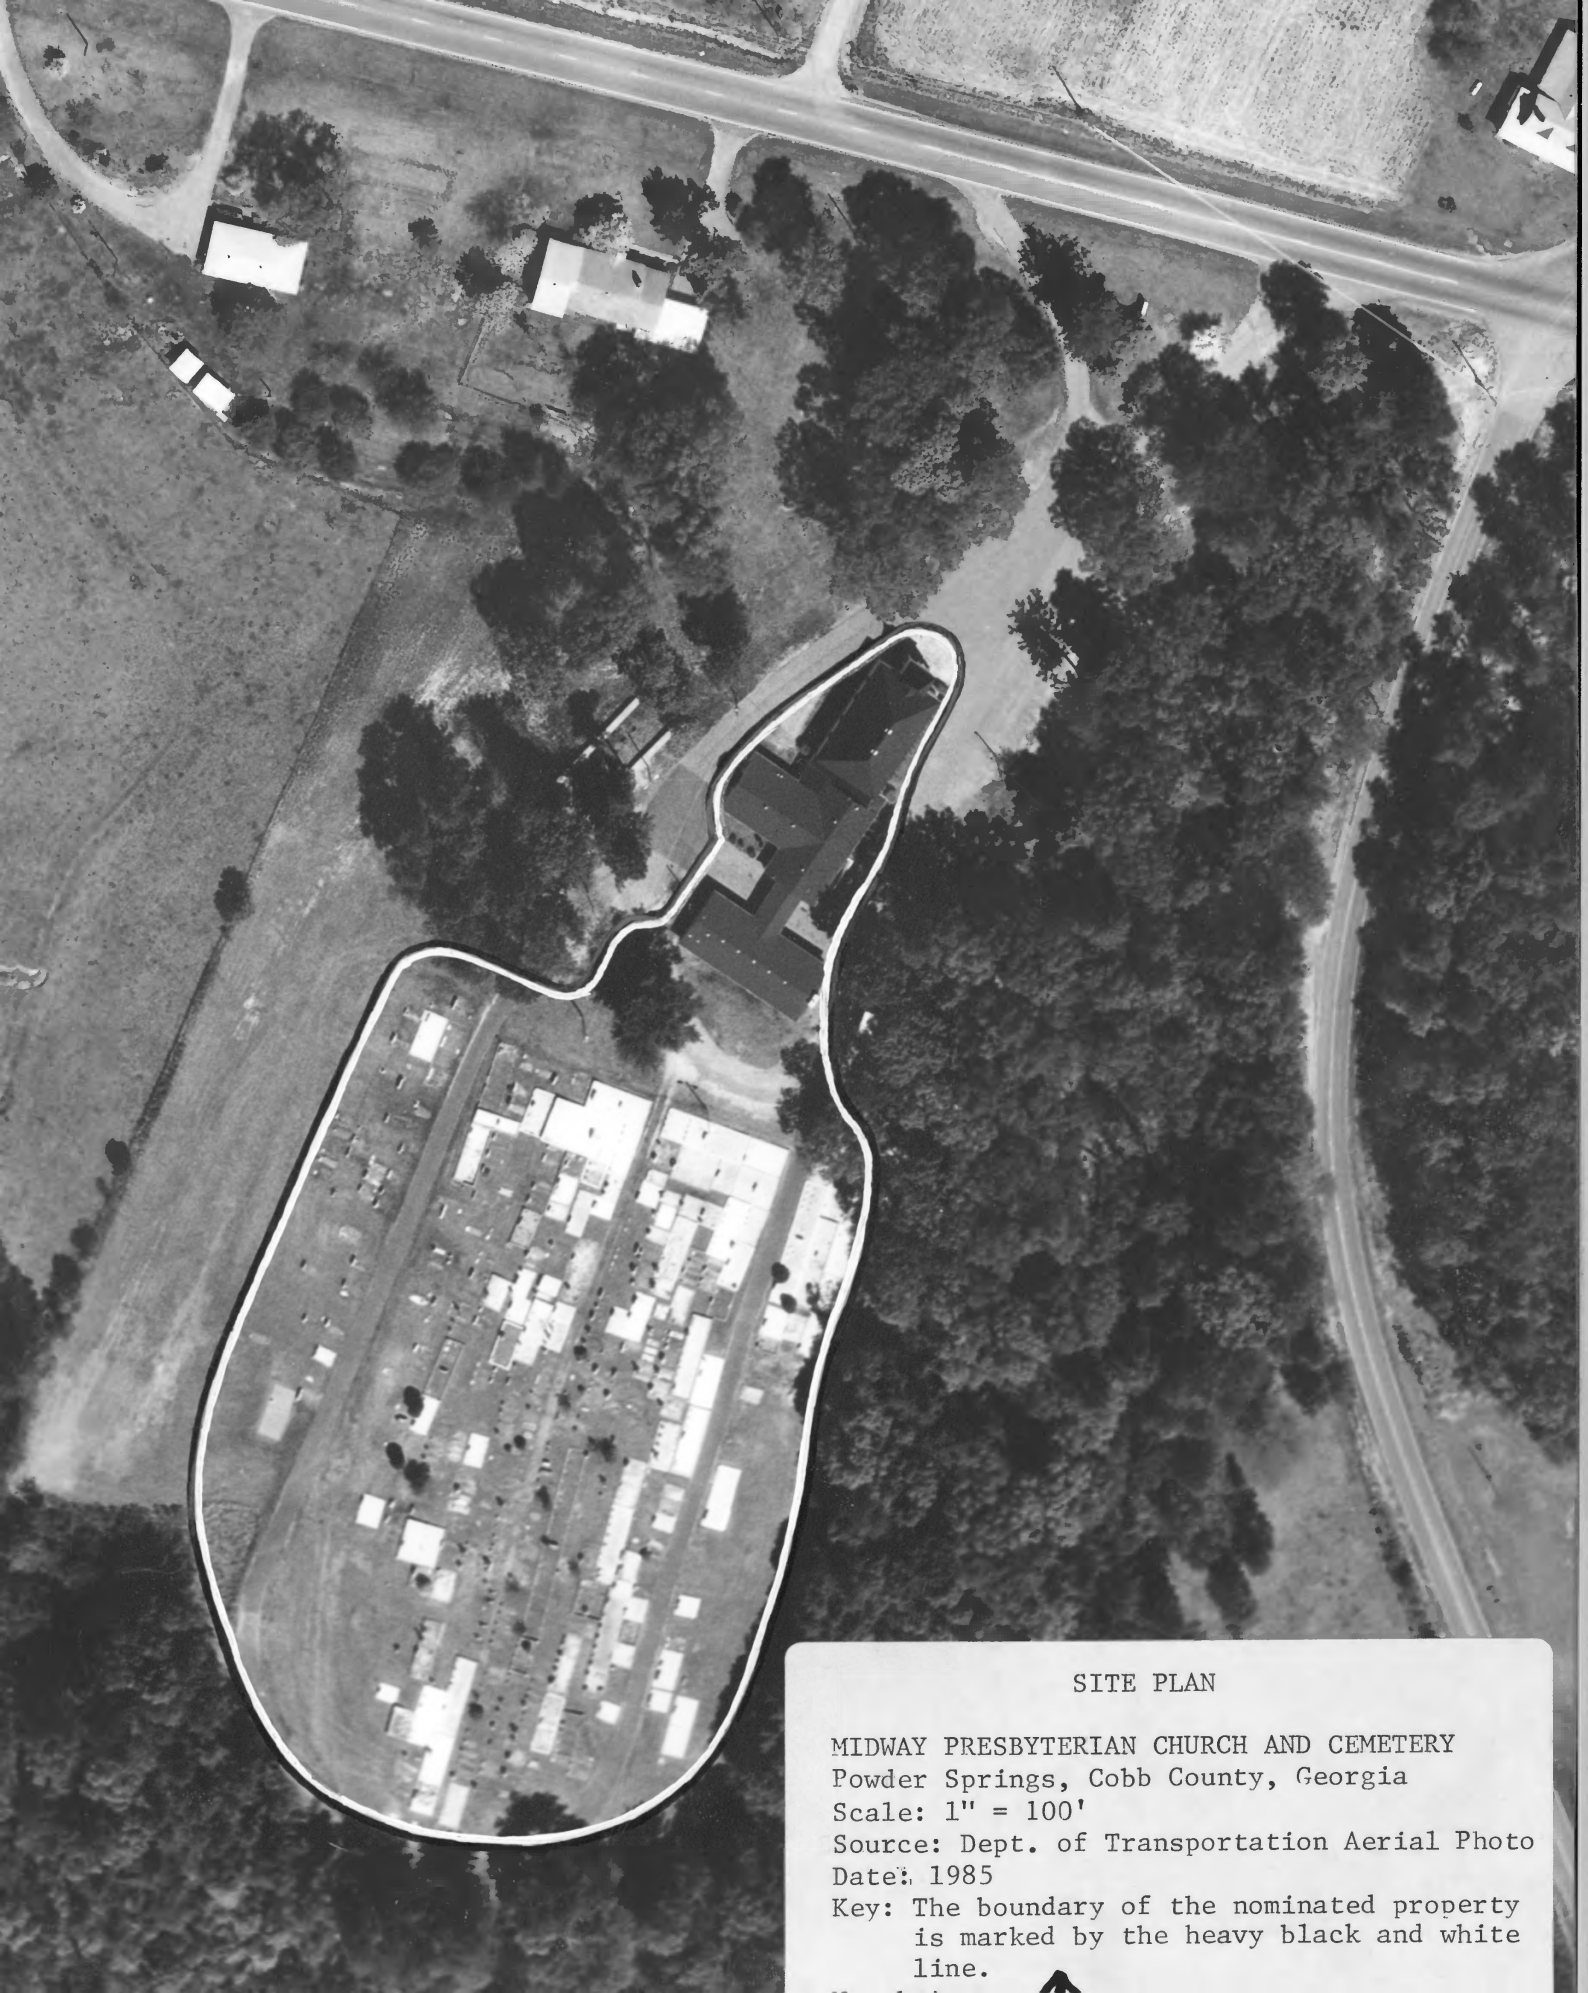

SITE PLAN

MIDWAY PRESBYTERIAN CHURCH AND CEMETERY  
Powder Springs, Cobb County, Georgia  
Scale: 1" = 100'

Source: Dept. of Transportation Aerial Photo  
Date: 1985

Key: The boundary of the nominated property  
is marked by the heavy black and white  
line.