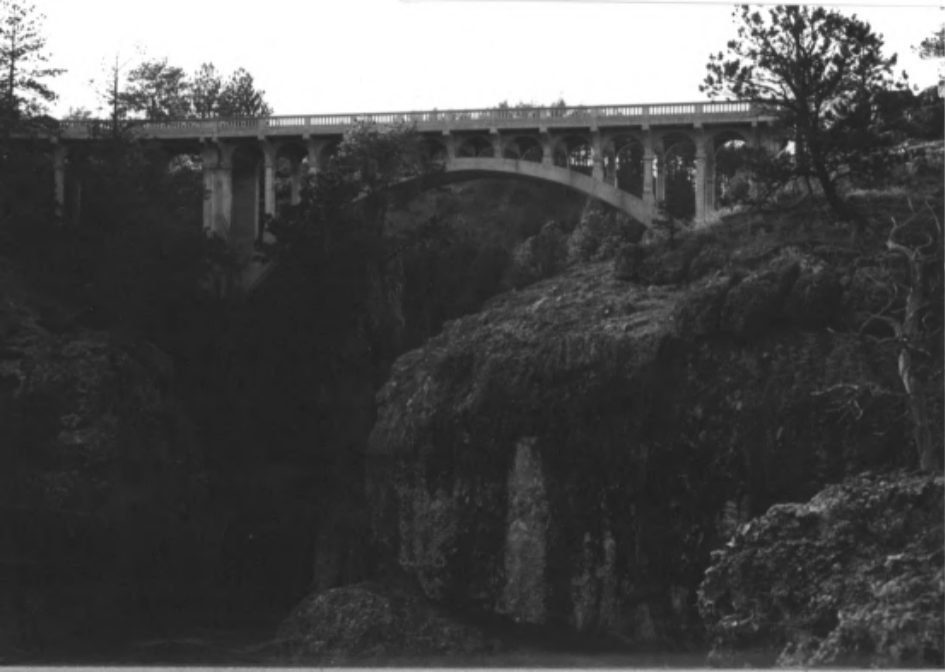

W. W. CHAFFIN

NORTHWESTERN BRIDGE CO.

CLARENCE

W. W. CHAFFIN

CLARENCE

W. W. CHAFFIN

NAME OF PROPERTY: Beaver Creek Bridge
LOCATION: Wind Cave National Park
Custer County, South Dakota
PHOTOGRAPHER: Carloyn Torma
DATE OF PHOTO: 1982
LOCATION OF NEGATIVE: Historical
Preservation Center--Vermillion, SD
VIEW: Looking west, plaque
PHOTO NUMBER: 4