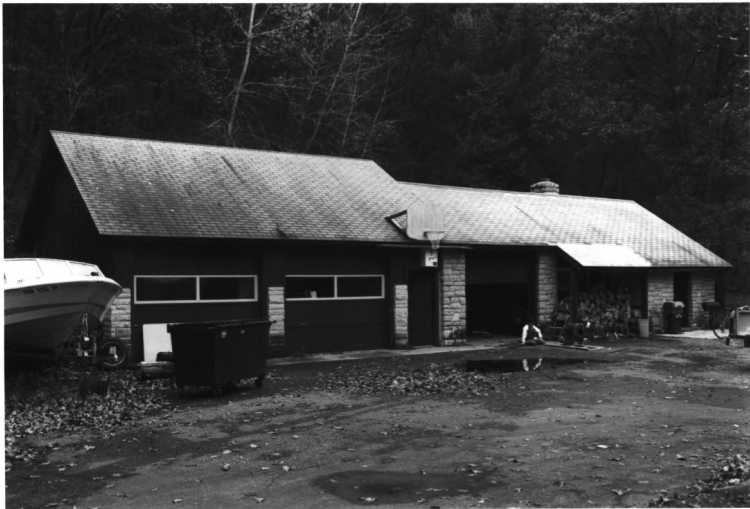

WHITewater STATE PARK
WINONA CO, MN
BLDG #26 PHOTO I.D. 09341 #16