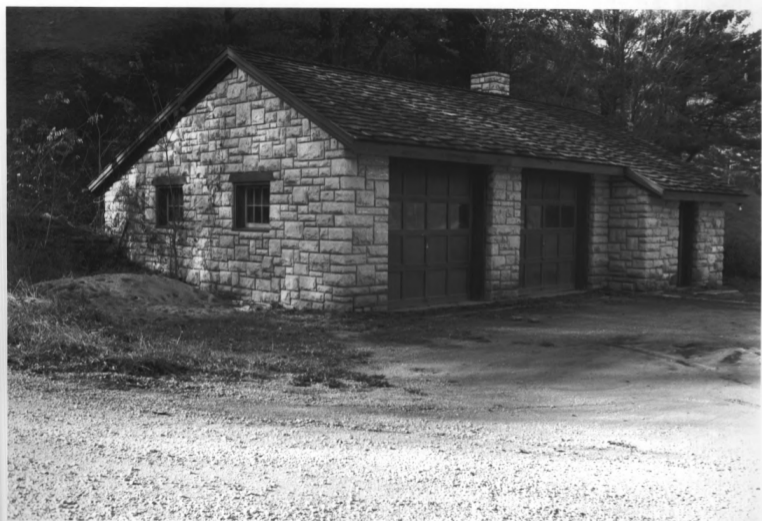

MN Historical Society

A.V. Dept

690 Cedar St

St. Paul MN 55101

North

#1

WHITEWATER STATE PARK
WINONA CO., MN
BLDG # 2 PHOTO I.D. 09344#1

Garage