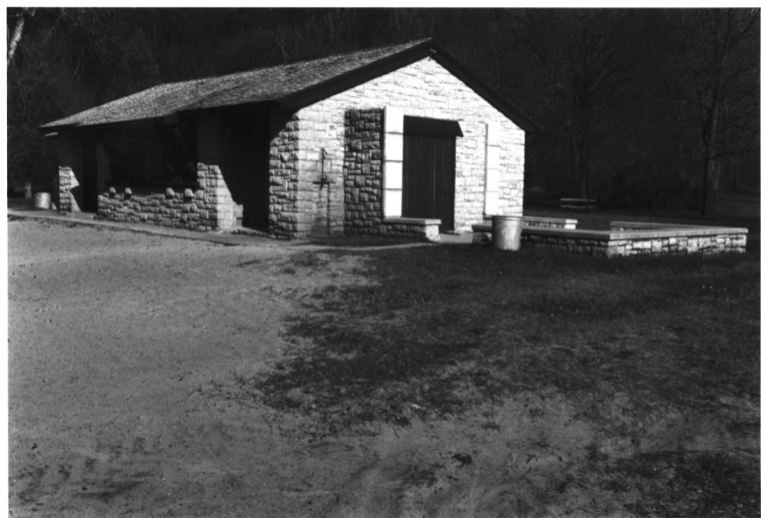

WHITEWATER STATE PARK
WINDONA CO., MN
BLDG # 17 PHOTO I.D. 09342#17