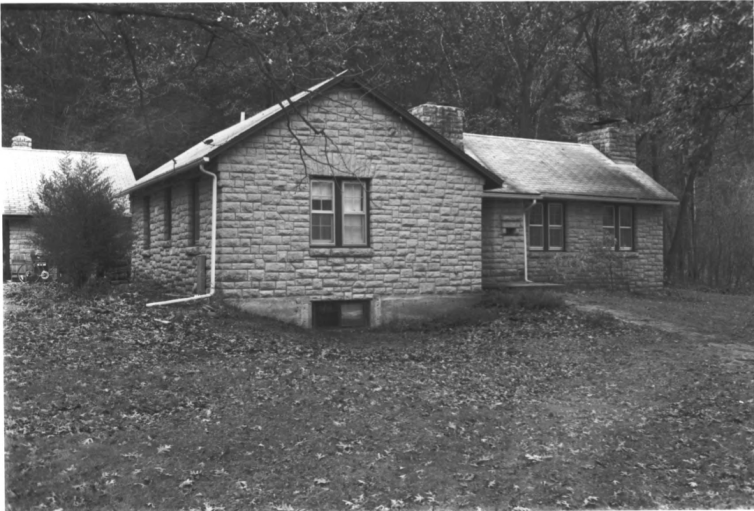

#23

WHITEWATER STATE PARK
WINONA CO., MN
BLDG # 24 PHOTO I.D. 09341 # 17

Custodian's Cabin
Whitewater State Park
Altura MN

Rolf T. Anderson

10/87

MN Historical Society

AV. Dept

690 Cedar