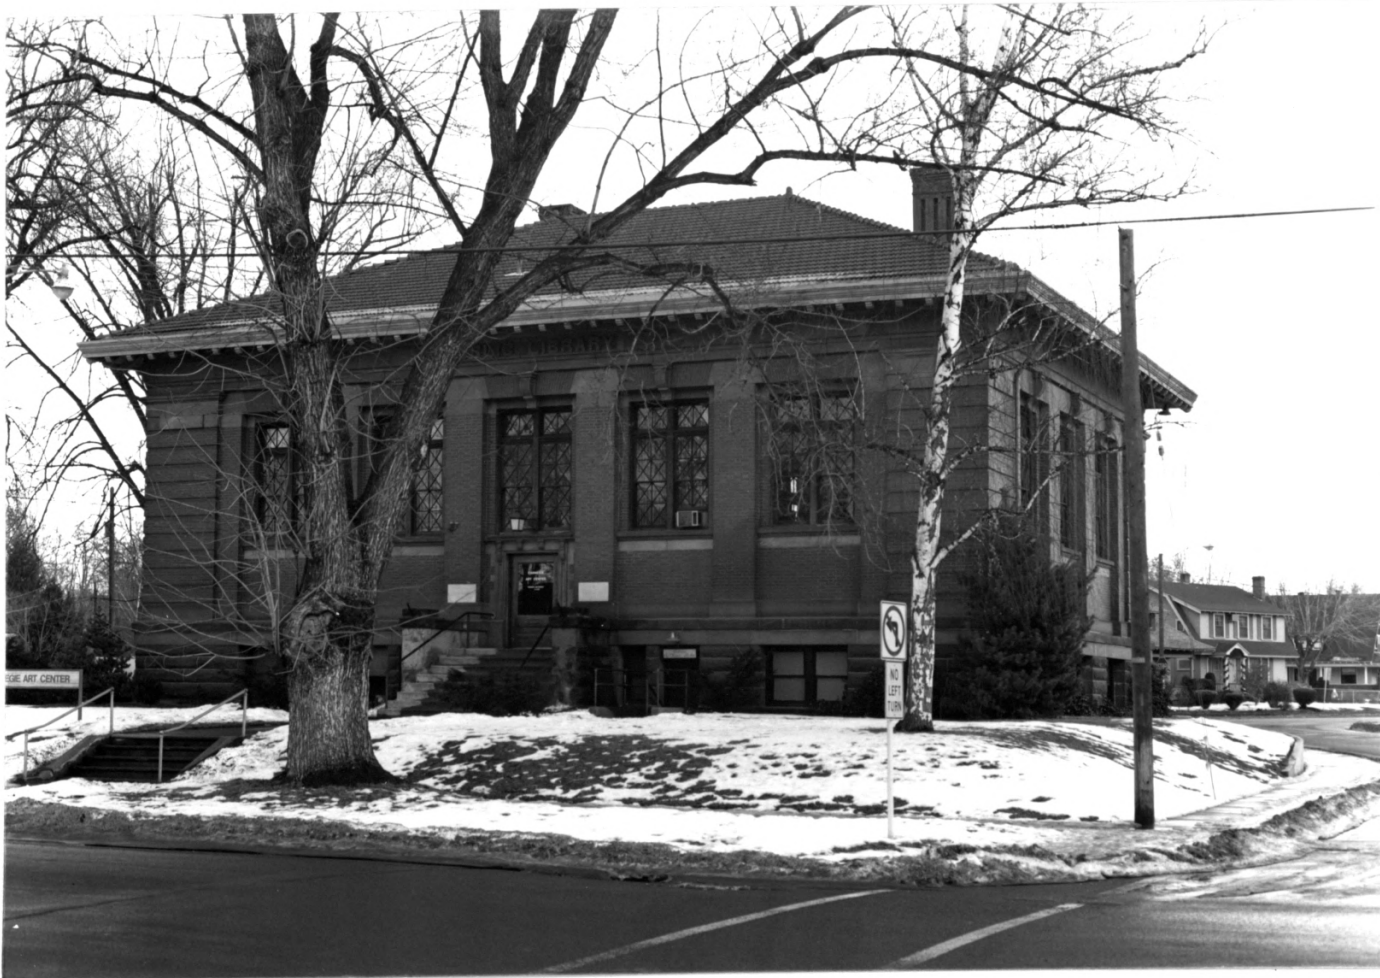

CARNEGIE LIBRARIES OF WASHINGTON STATE

Walla Walla

Address: 109 South Palouse Street
Walla Walla (Walla Walla
County) WA

View: West facade

Photographer: Stephen A. Mathison

Date of Photo: 1979

**Location
of Negative:** Office of Archaeology and
Historic Preservation
111 West 21st Avenue, KL-11
Olympia, WA 98504

**Date & Amount
of Carnegie Grant:** 1903, $25,000

**Date of
Construction:** 1905

Architect: Henry Osterman
(Walla Walla, WA)

Present Use: Non-profit art center