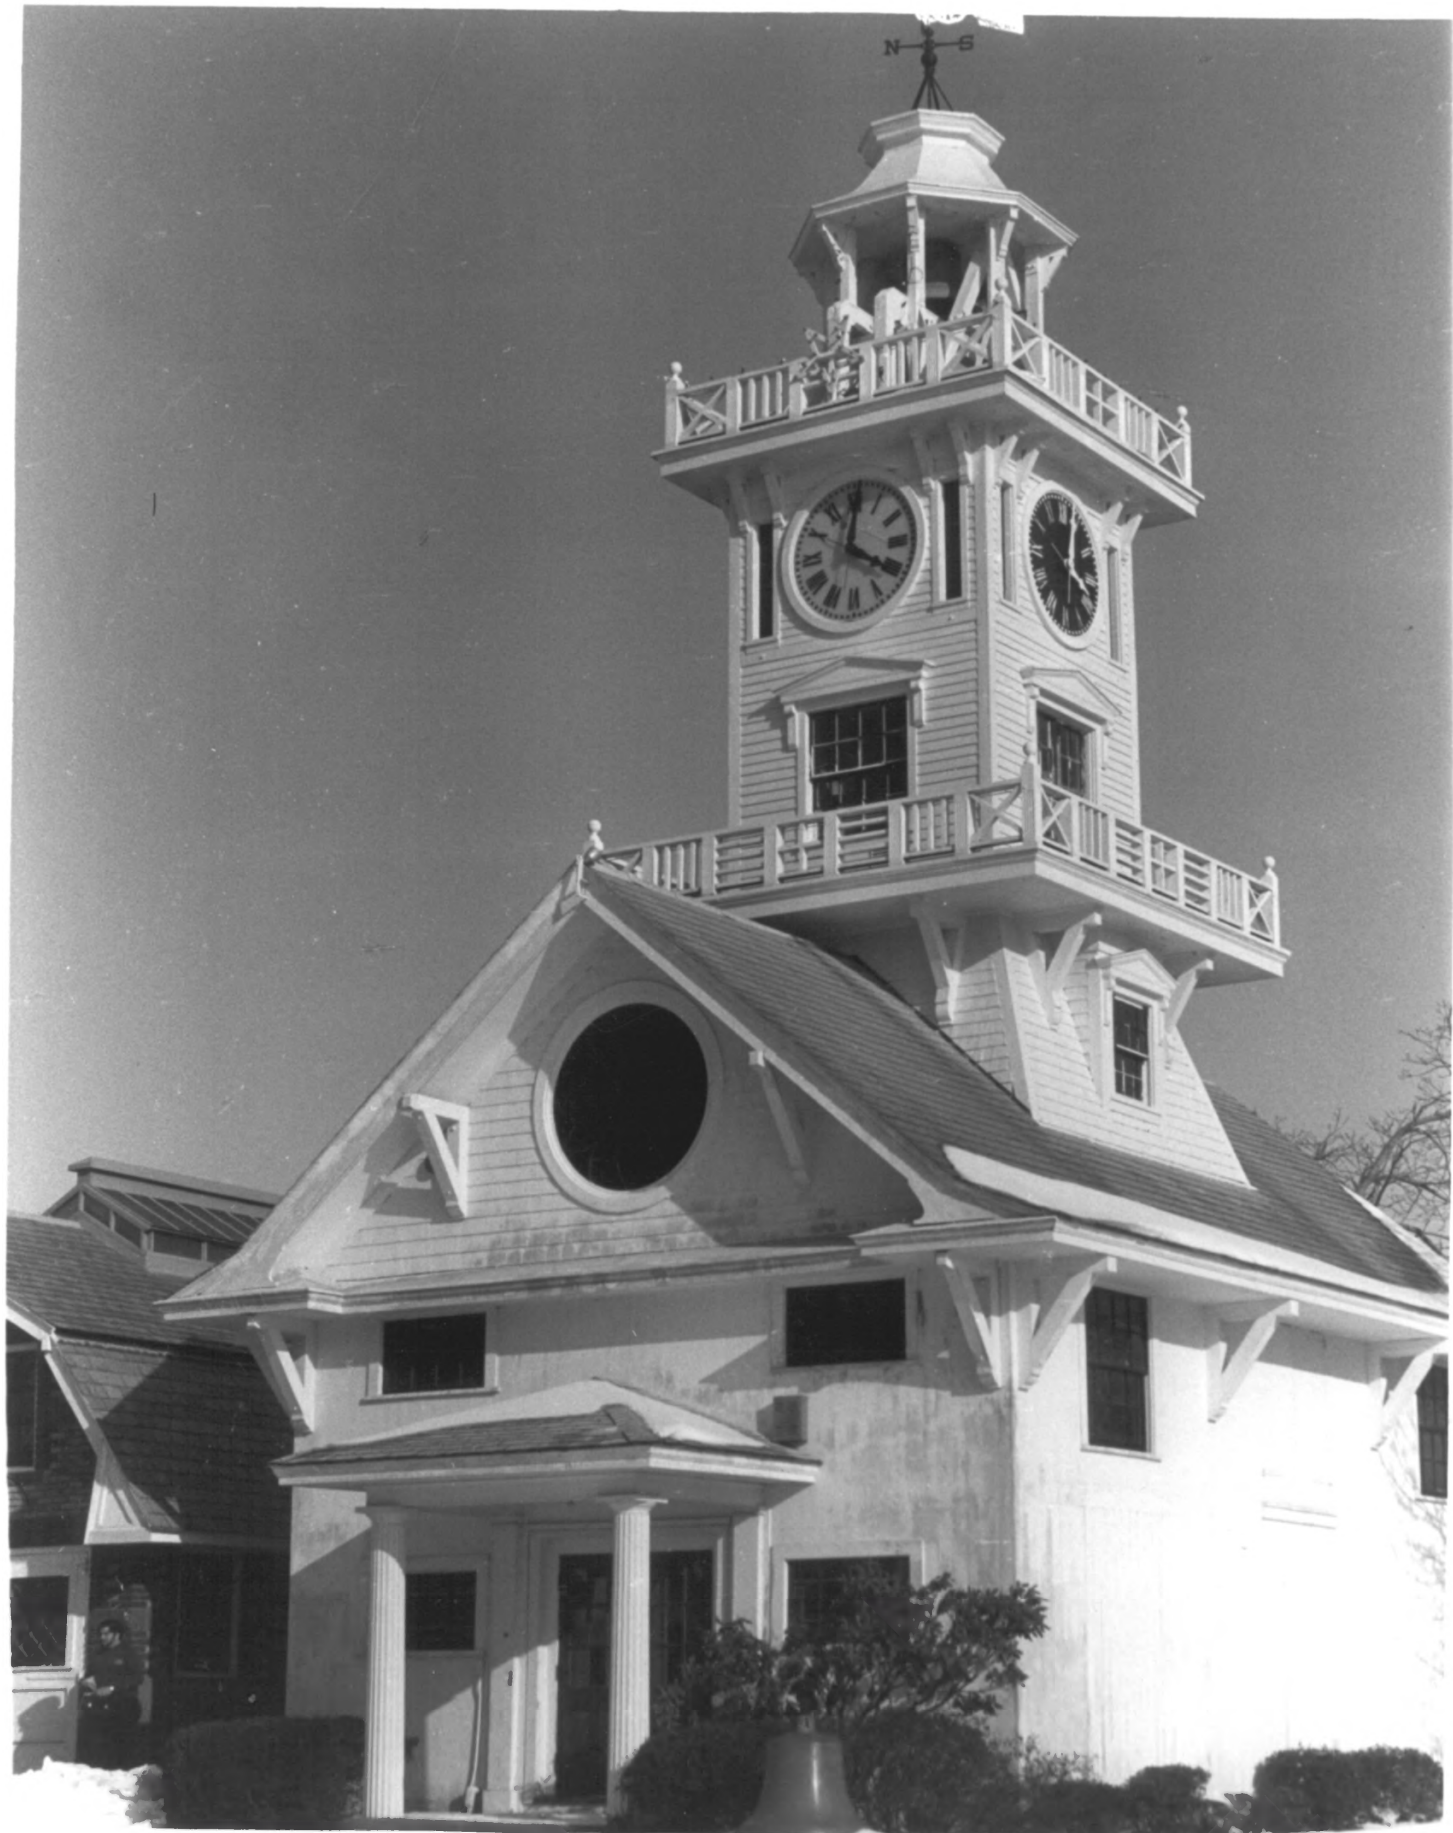

Boothe Memorial Park

Stratford, CT

John M. Plummer, 1/83

Photograph 10

Museum and Clock Tower

Negative on file at Ct. Hist. Comm.

Hartford, CT

Boothe Memorial Park