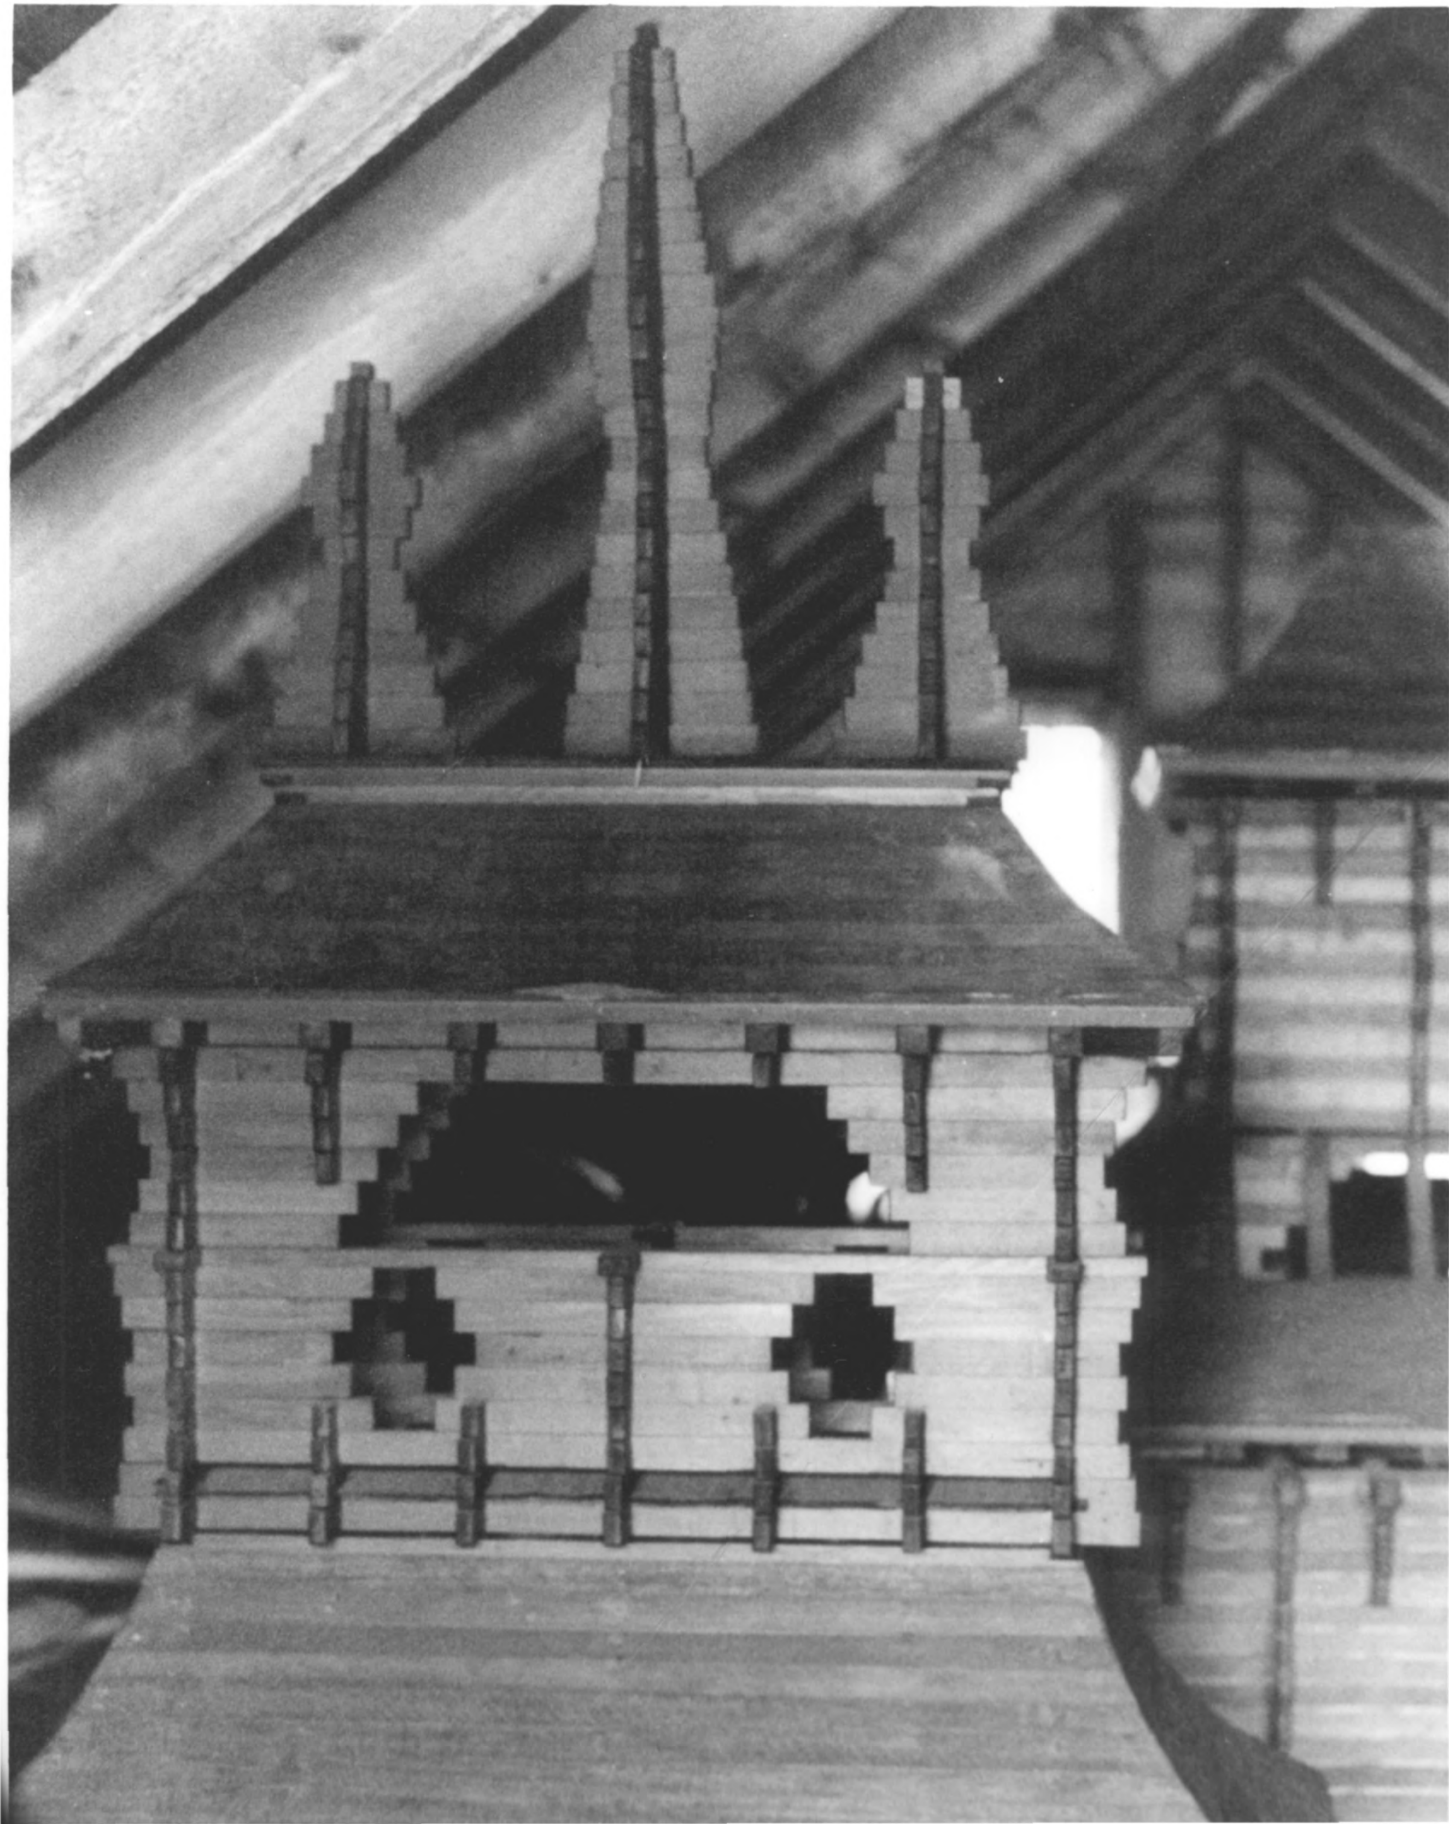

Stratford, CT

John M. Plummer, 1/83

Technocratic Cathedral

Photograph 11

Negative on file at Ct. Hist. Comm.

Hartford, CT

Boothe Memorial Park

Stratford, CT