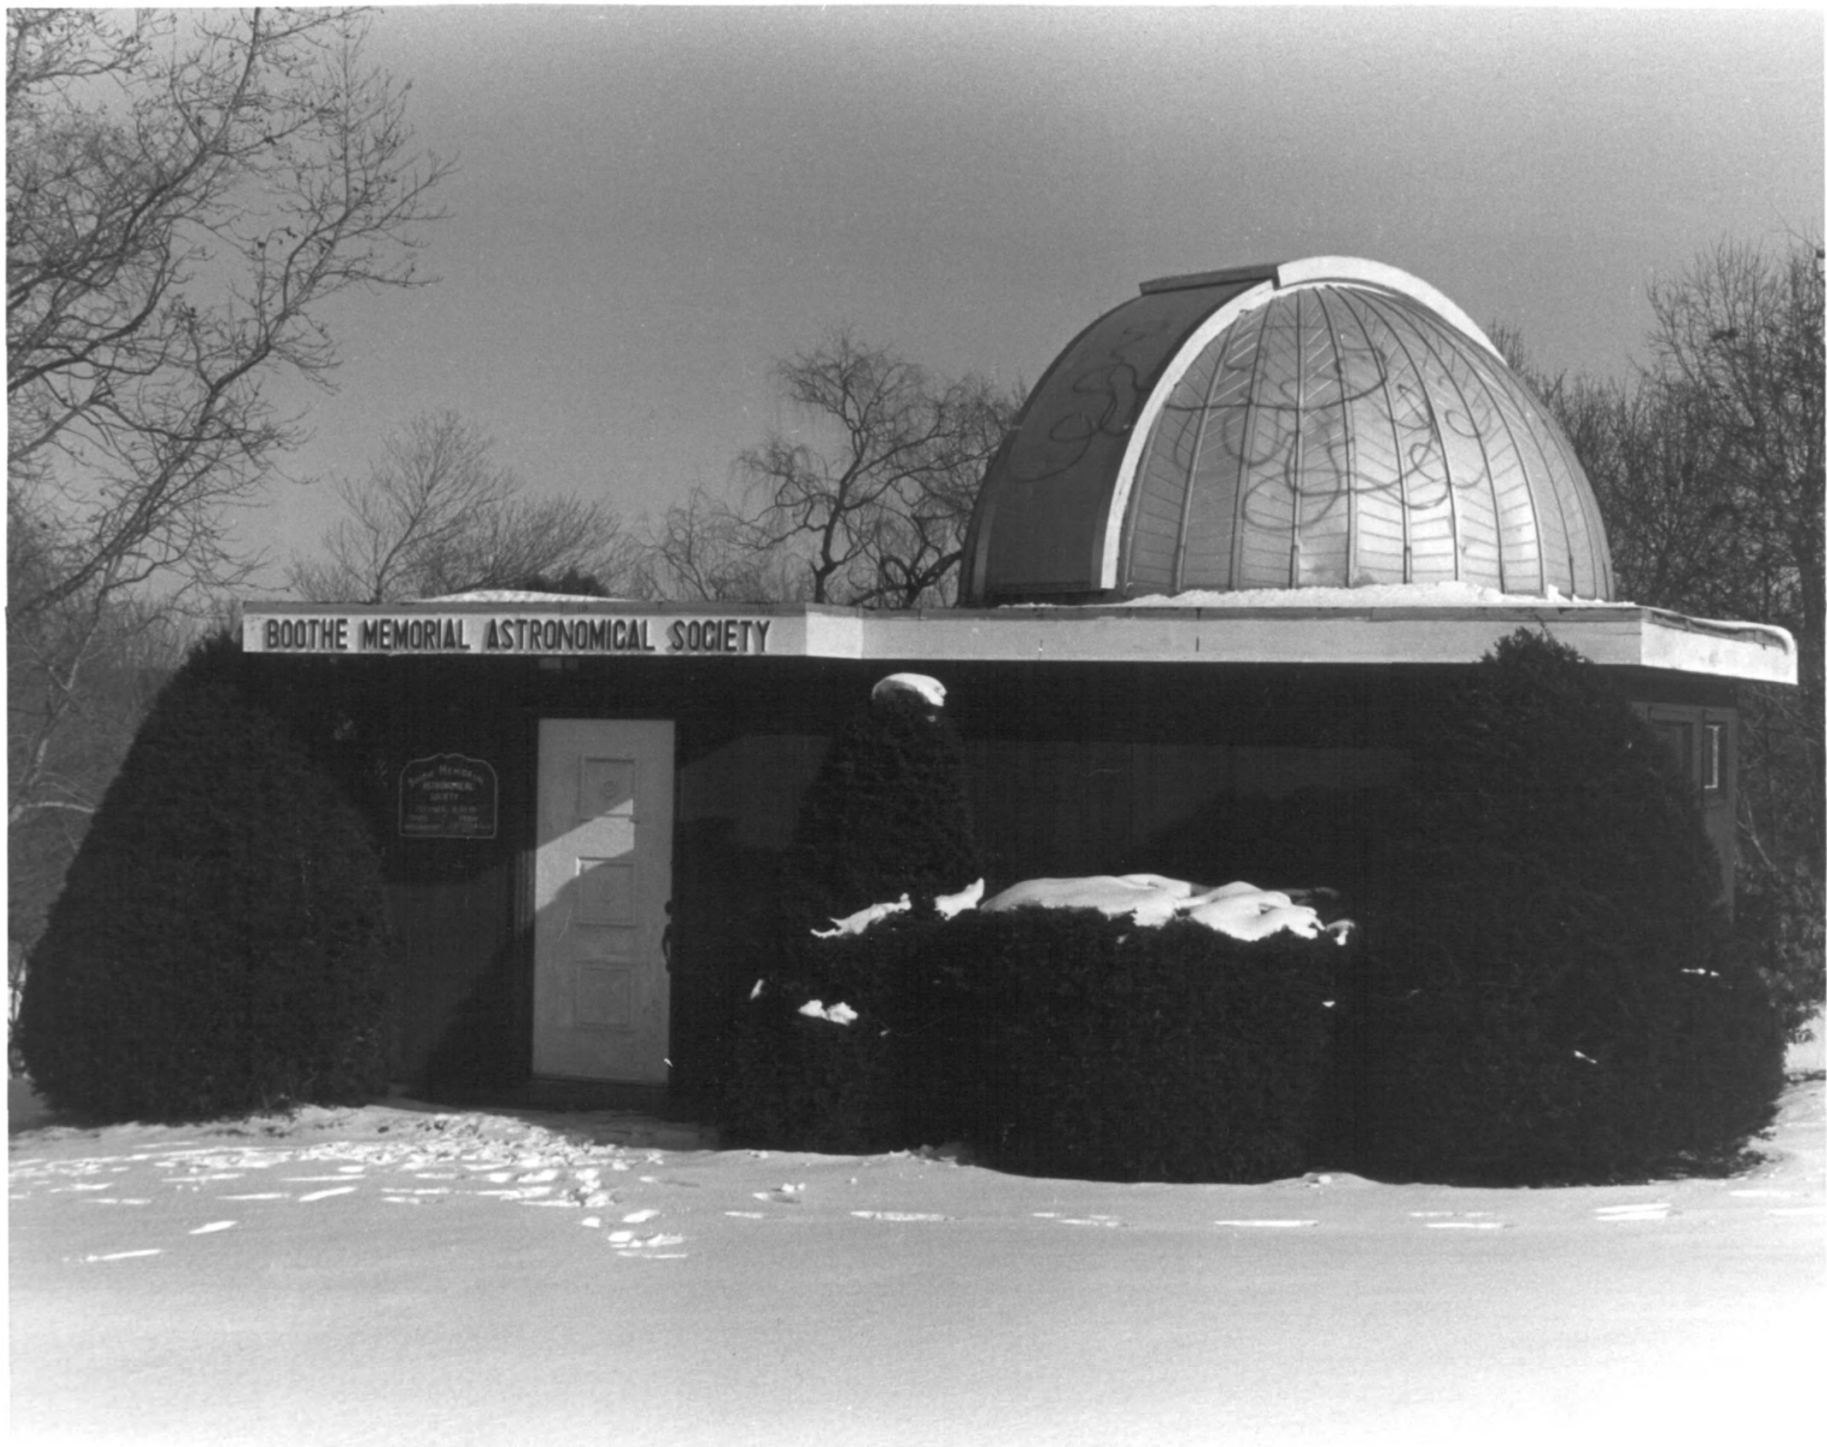

Hartford, CT

BOOTHE MEMORIAL ASTRONOMICAL SOCIETY

BOOTHE MEMORIAL
ASTRONOMICAL
SOCIETY
1914-1915
1916-1917
1918-1919

Boothe Memorial Park

Stratford, CT

John M. Plummer, 1/83

Photograph 16

Observatory