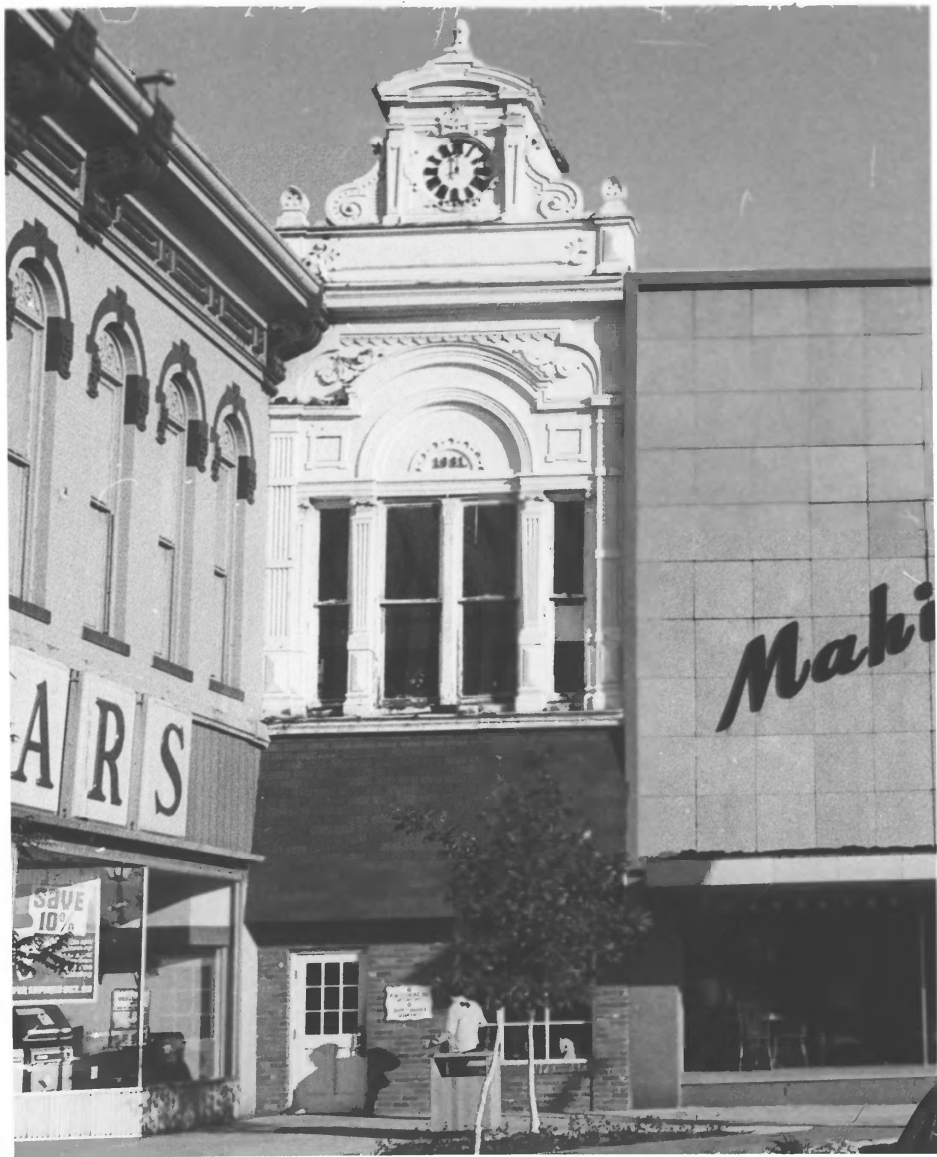

A R S

SAVE 10%

1921

Maki