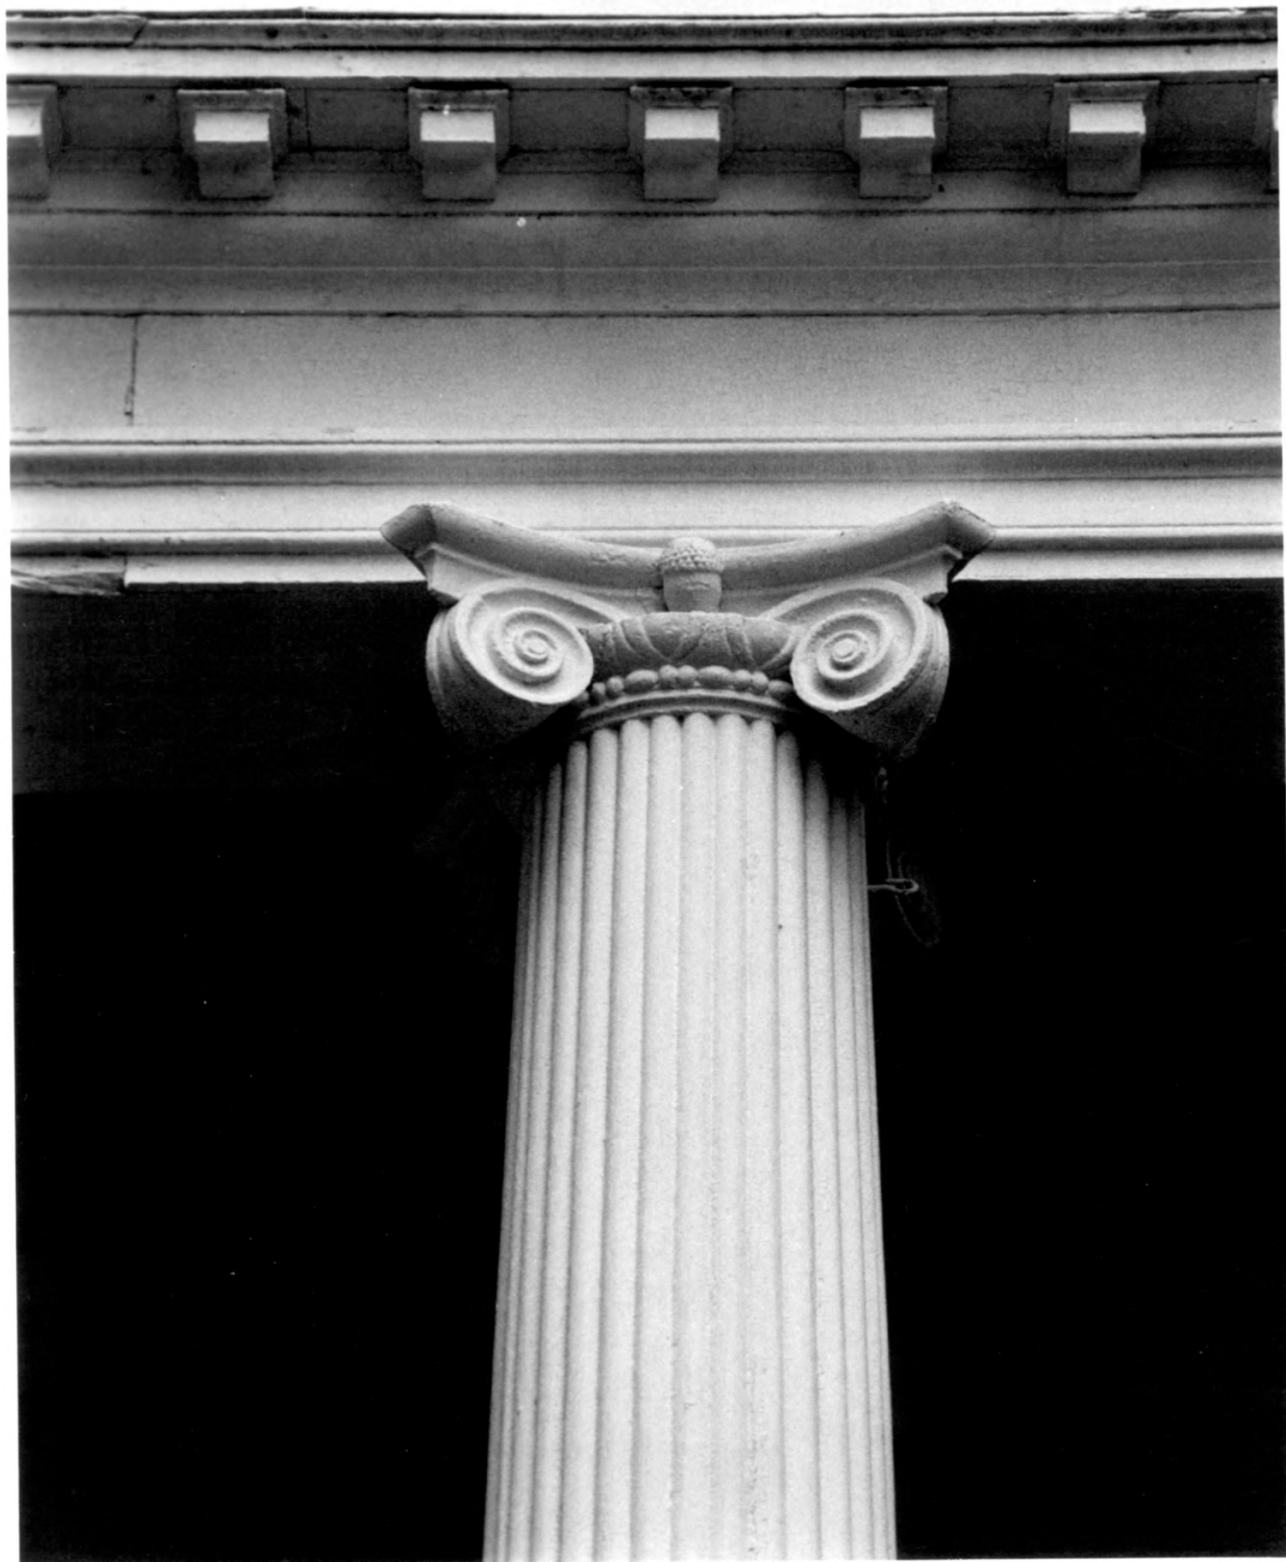

Rockwell, Solomon, House FEB 17 1977

Winsted, Ct.

Photographer: Kieran Quinn Aug 1976

Neg. Filed: Ct. Historical Commission

Hartford, Ct.

View looking NW showing E facade of
N block and part of E facade of pre
1813 wing.

JUL 15 1977

Photograph # 3

1089 *Litchfield County*

Rockwell, Solomon, House
Winsted, Ct.

Photographer: Kieran Quinn Aug. 1976

Neg. Filed: Ct. Historical Commission

Hartford, Ct.
View looking W showing E facade.

Photograph # 2169

FEB 17 1977

JUL 15 1977

Litchfield County

PROPERTY OF THE NATIONAL REGISTER

Rockwell, Solomon, House
Winsted, Ct.

Photographer: Kieran Quinn Aug 1976
Neg. Filed: Ct. Historical Commission
Hartford, Ct.

Detail of capital of E portico of N
block.

Photograph # 5 JUL 15 1977 FEB 17 1977

309

Litchfield County

Rockwell, Solomon, House

Winsted, Ct.

Photographer: Kieran Quinn Aug 1976

Neg. filed: Ct. Historical Commission