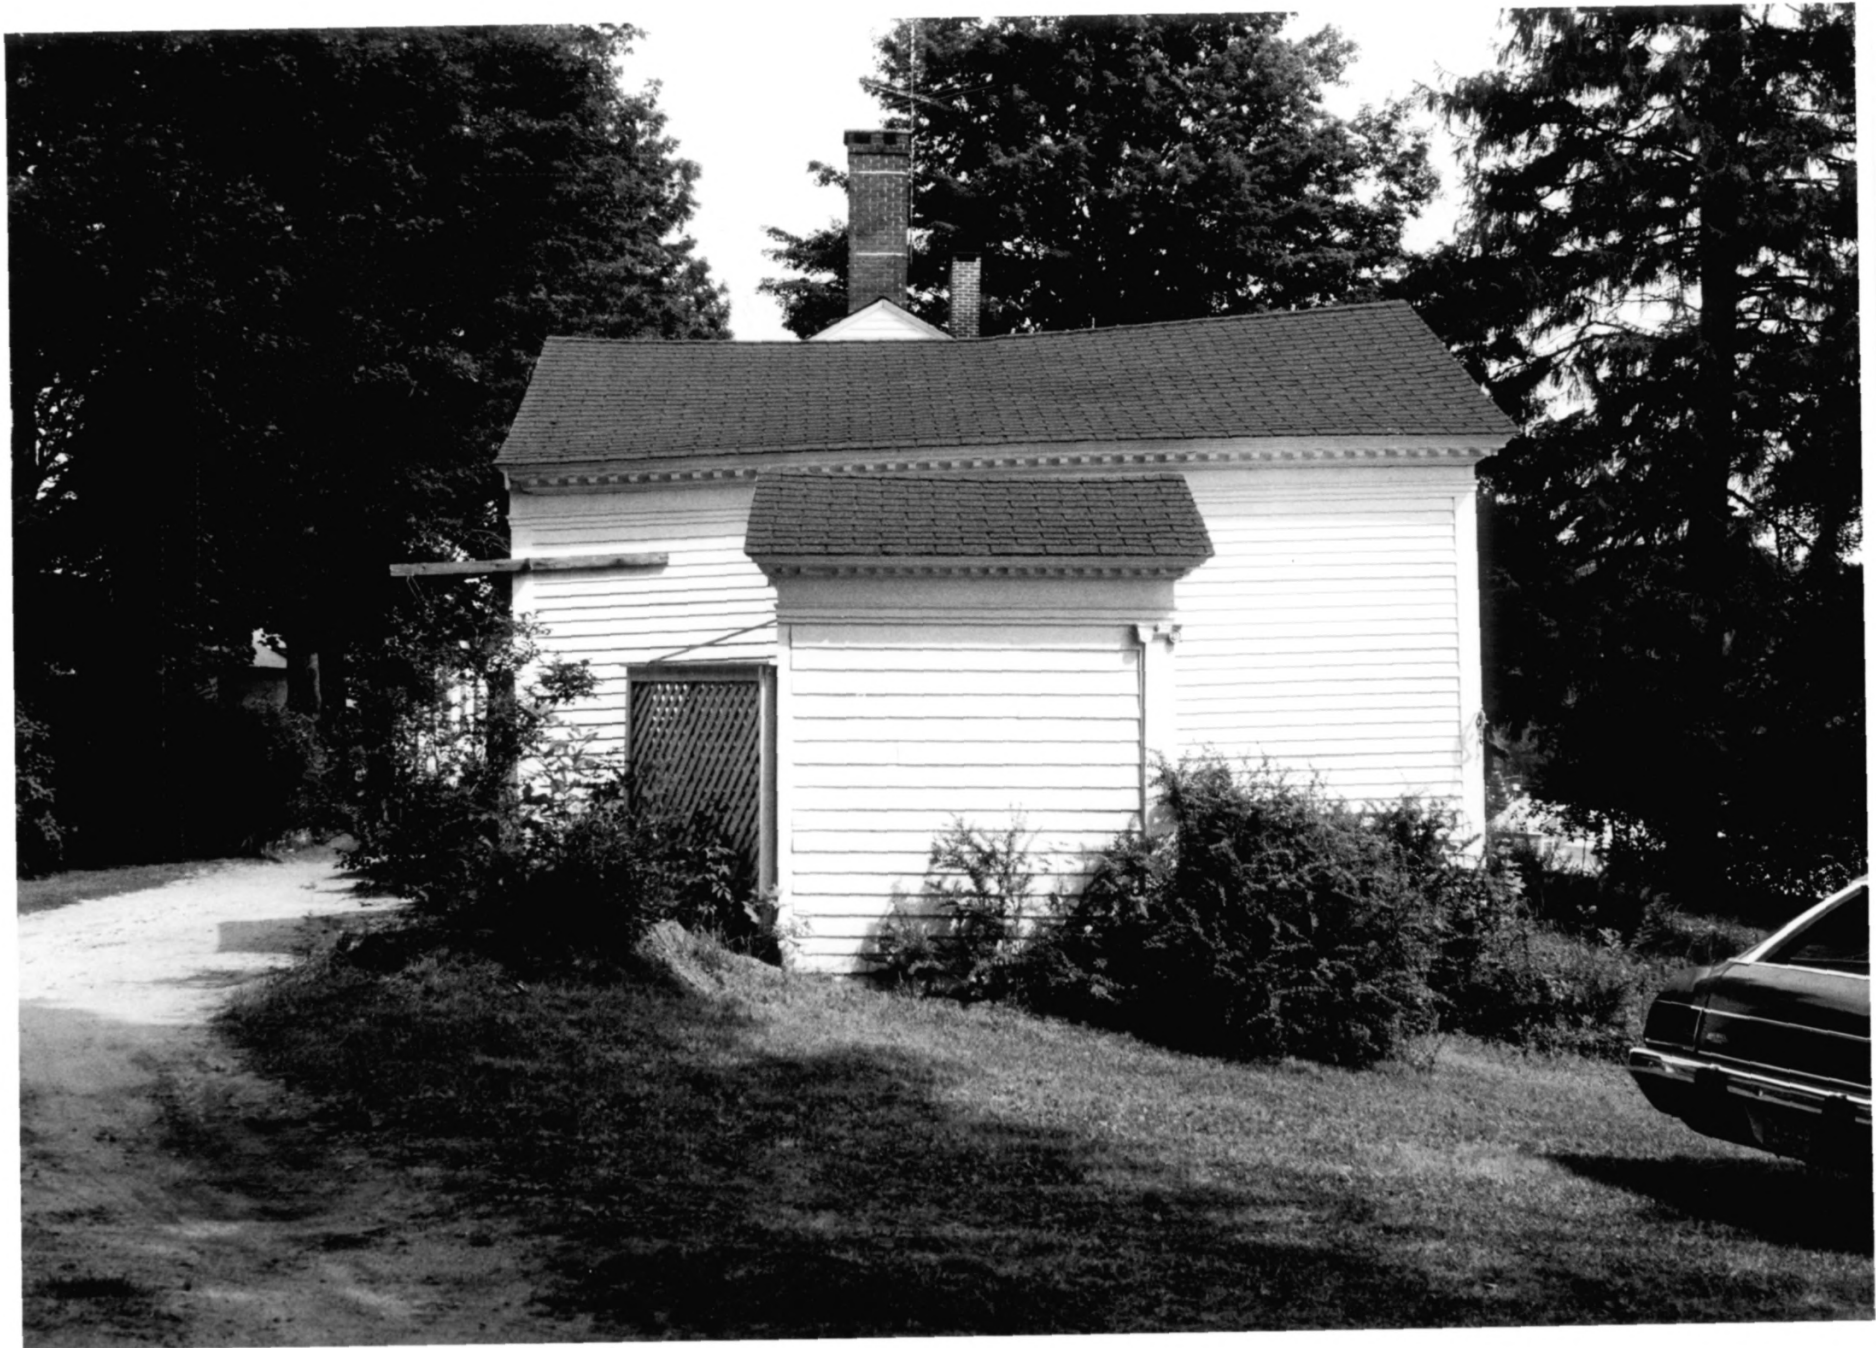

Rockwell, Solomon, House FEB 17 1977

Winsted, Ct.

Photographer: Kieran Quinn Aug 1976

Neg. Filed: Ct. Historical Commission

Hartford, Ct.

View looking NW showing E facade of
N block and part of E facade of pre
1813 wing.

Rockwell, Solomon, House

Winsted, Ct.

Photographer: Kieran Quinn Aug 1976

Neg. Filed: Ct. Historical Commission

Hartford, Ct.

View looking S showing N facade.

Photograph # 6

JUL 15 1977 FEB 17 1977

5 of 9

Litchfield County

PROPERTY OF THE NATIONAL REGISTER

Rockwell, Solomon, House
Winsted, Ct.

FEB 17 1977

Photographer: Kieran Quinn Aug 1976

Neg. Filed: Ct. Historical Commission
Hartford, Ct.

View looking SE showing W facade and
part of N facade Photograph # 7

679

JUL 15 1977

Litchfield County

PROPERTY OF THE NATIONAL REGISTER

Rockwell, Solomon, House
Winsted, Ct.

FEB 17 1977

Photographer: Kieran Quinn Aug 1976
Neg. Filed: Ct. Historical Commission
Hartford, Ct.

View looking N showing S side of privy
and of carriage house wing. 749
Photograph # 8