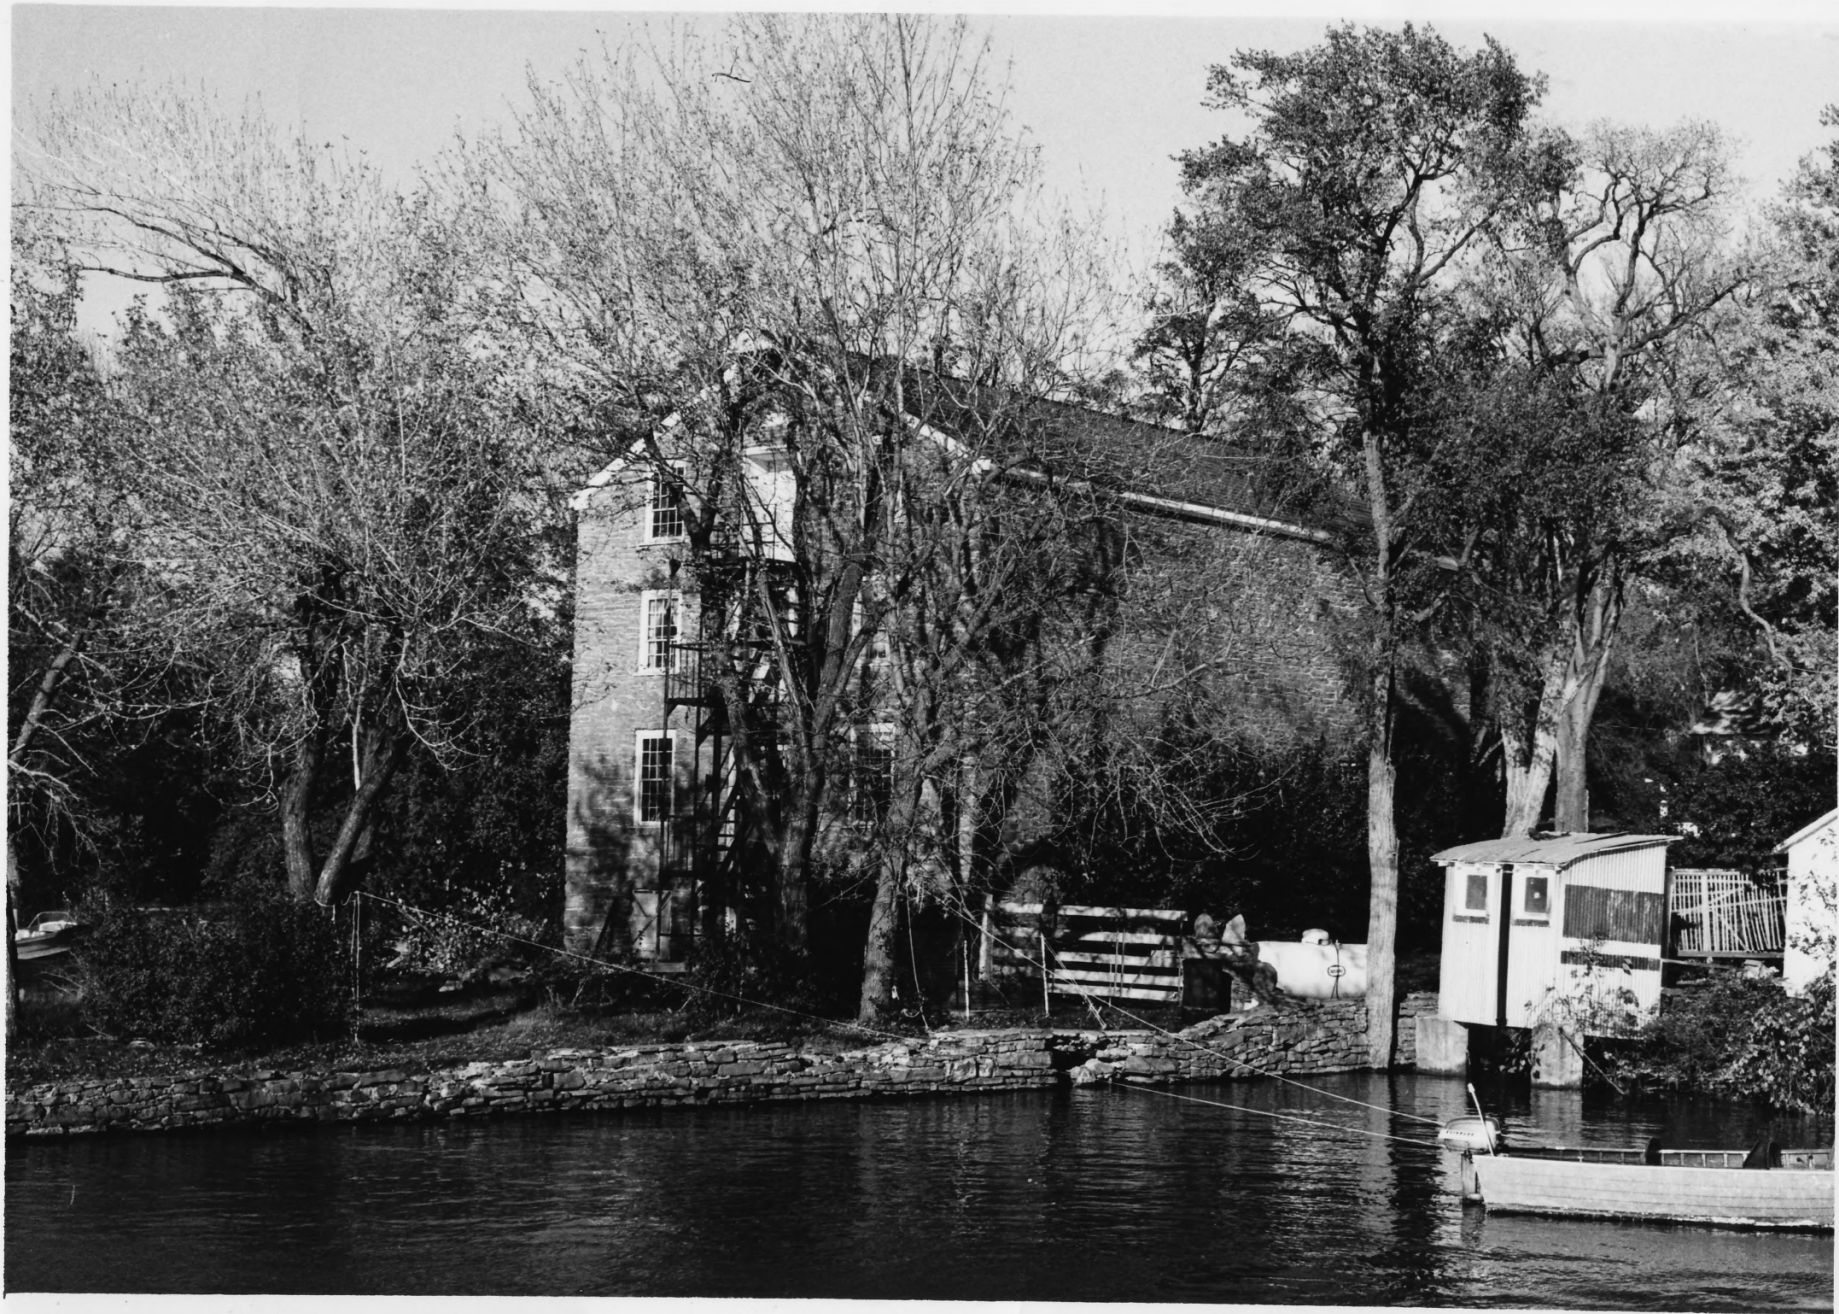

Negative filed at Vermont Division for  
Historic Preservation

Description: Stone Warehouse (#2), view east.  
Photograph 1/3

FEB 28 1980

*Addison Co.*

Vt. Div. for Historic Preservation  
Addison County Shoreham 10/77  
Larabee's Point-National Register  
brick house  
77-A-538 W. N. Hosley  
MAY 1 1980

Larrabee's Point Complex  
Shoreham, VT Addison Co. FEB 28 1980  
Credit: William N. Hosley  
Date: October 1977  
Negative filed at Vermont Division for  
Historic Preservation  
Description: Brick House (#4), view east.  
Photograph 2/3