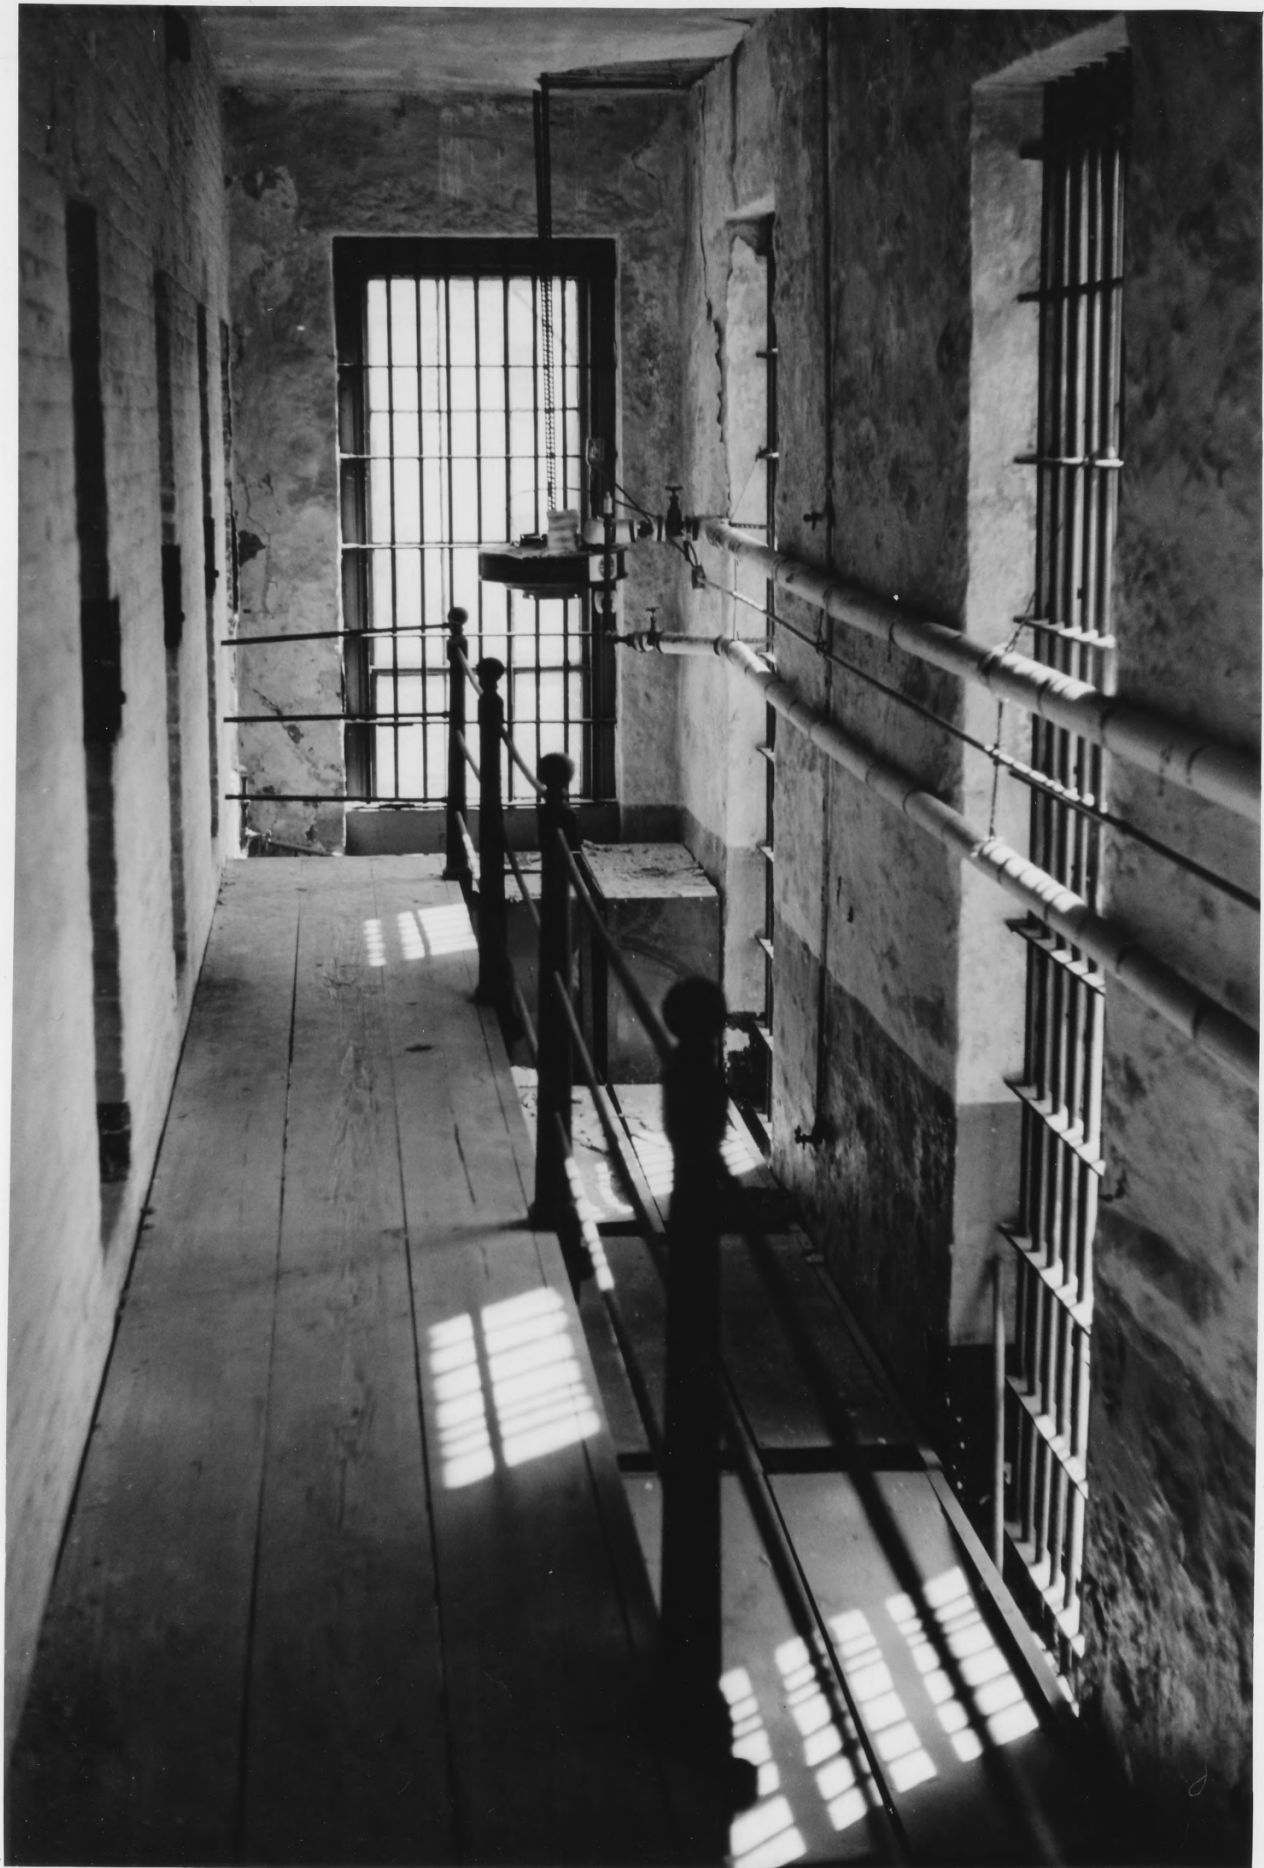

PARKING
for
Historical Society
Building
ONLY

NPS Number 4/24/73

Title: Bristol County Jail

Loc. Bristol, R.I.

exterior viewed from northwest

①

PROPERTY OF THE NATIONAL REGISTER

NPS Number 4/24/73

Title: Bristol County Jail

Loc. Bristol, R.I.

Detail of fireplace wall in

front parlour (northwest chamber of
② first floor).

PROPERTY OF THE NATIONAL REGISTER

NPS Number 4/24/73

Title: Bristol County Jail

Loc. Bristol, R.I.

interior view of the 1859 cell block,

showing planked corridor, original iron

③ railing and tall windows and looking
South

PROPERTY OF THE NATIONAL REGISTER