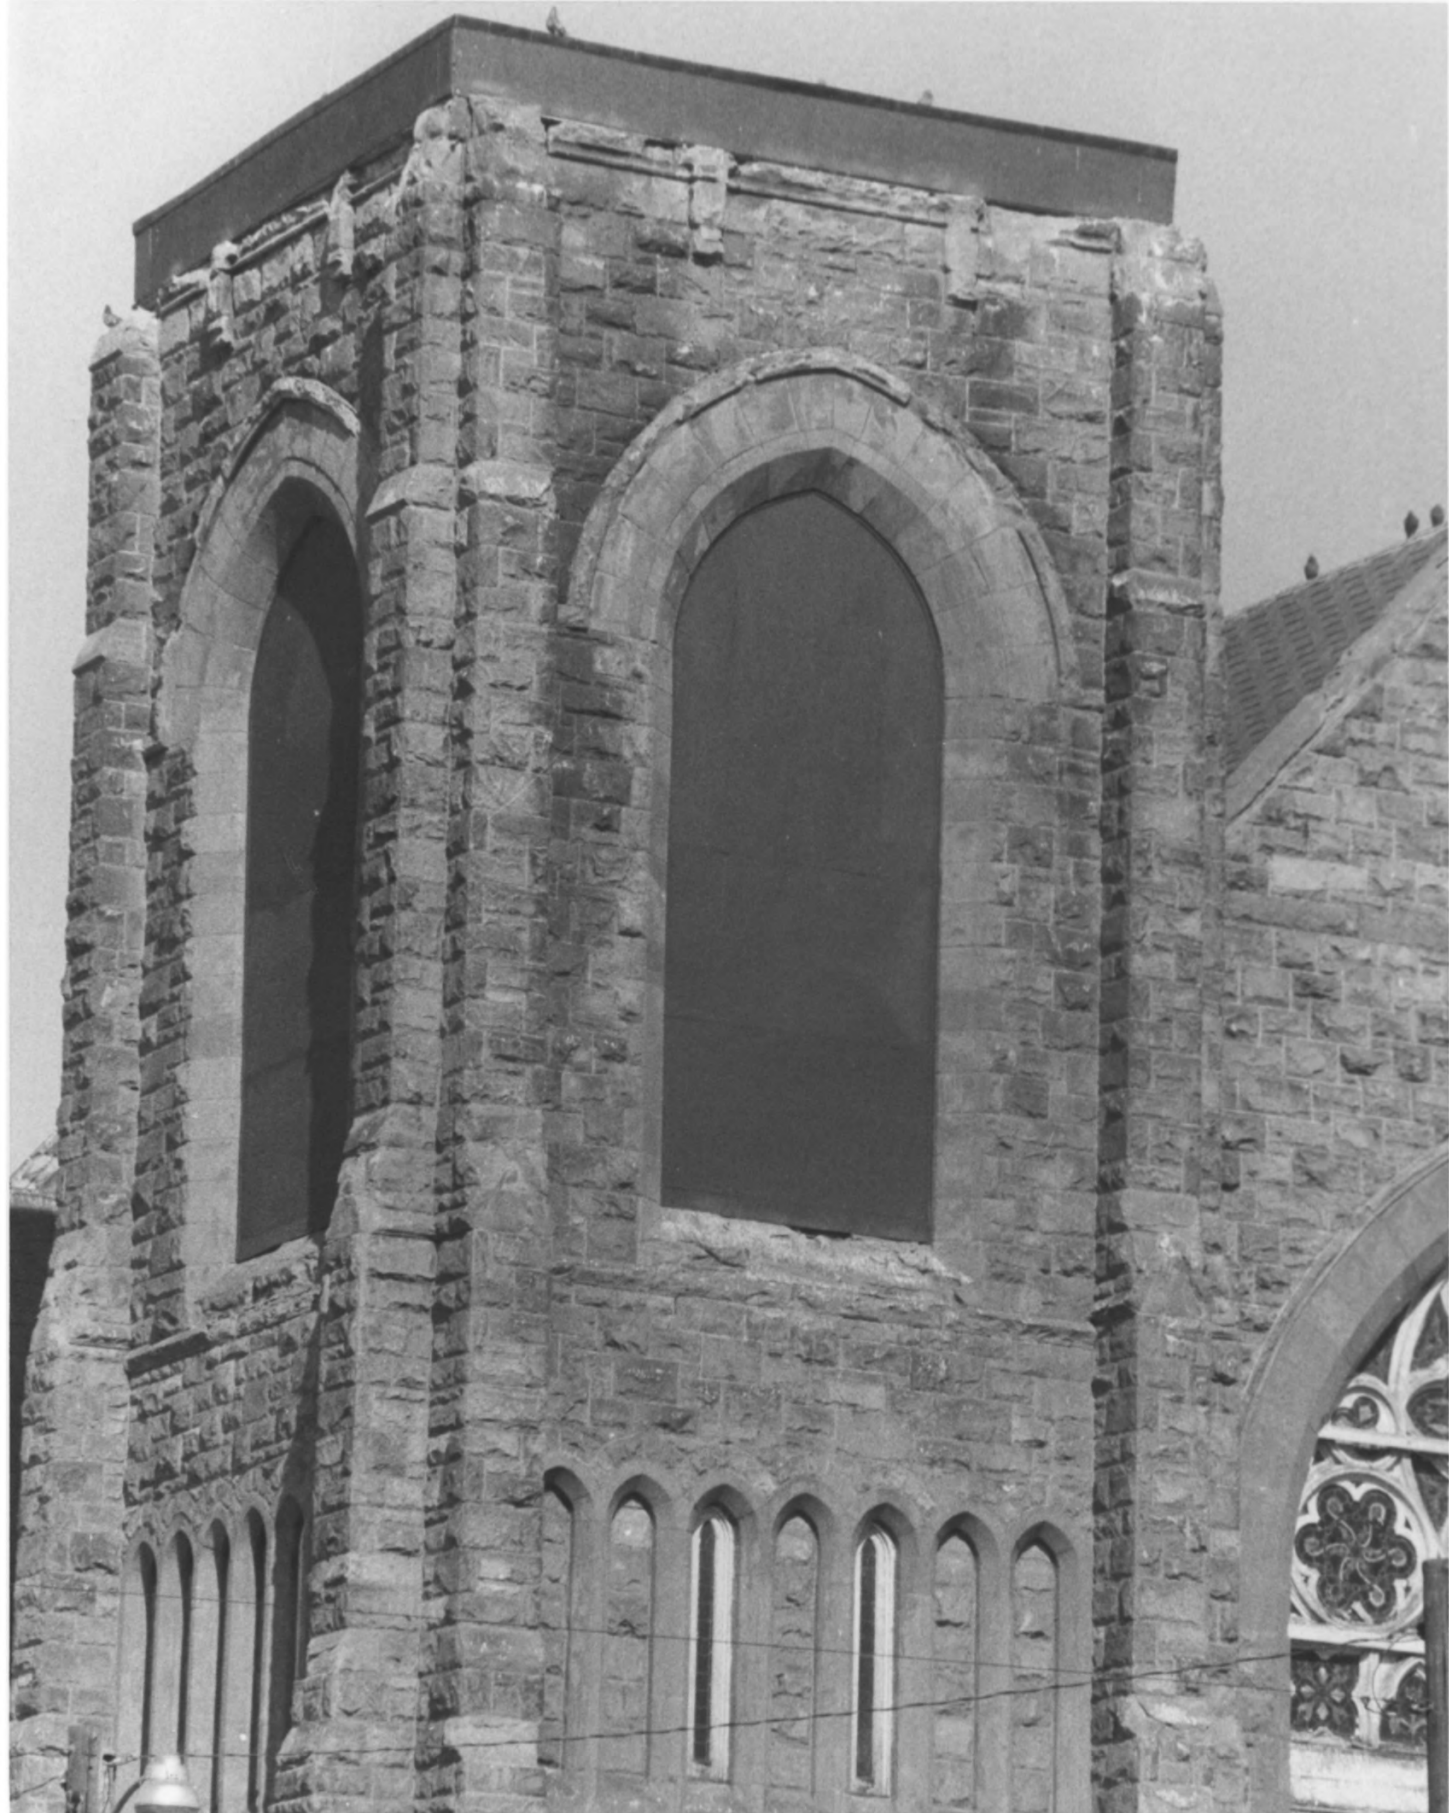

GREATER TEMPLE OF JERUSALEM

STOP

ONE WAY

STREET SIGN

Christ Methodist Church

Denver Colorado *Denver Co.*

MAY 12 1976

Floyd Patterson

State Hist. Soc. 4/76

looking north west 1

NOV 7 1976

Christ Meth. Epis Church
Denver Co. *Denver County*
Floyd Patterson
State Hist. Society 4/76
Detail of tower

MAY 12 1976 2

NOV 7 1976

2 - South side of church, the spire

Christ Methodist
Episcopal Church

APR 28 1976

Denver, Colorado

Denver

Debby Van Buskirk

county

Looking North at the
spire.

NOV 7 1976