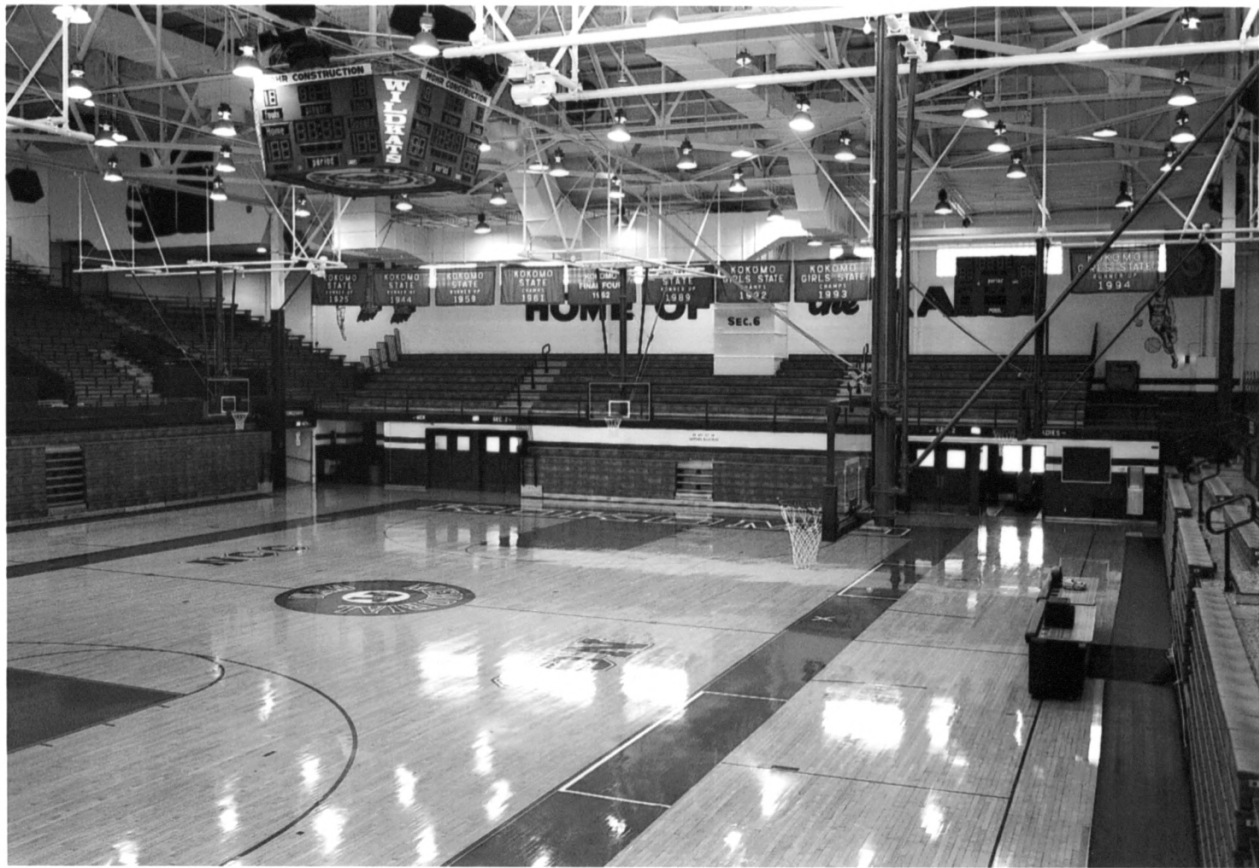

18- Sections 1, 5, 2, 6 Memorial Gym at Kokomo High School