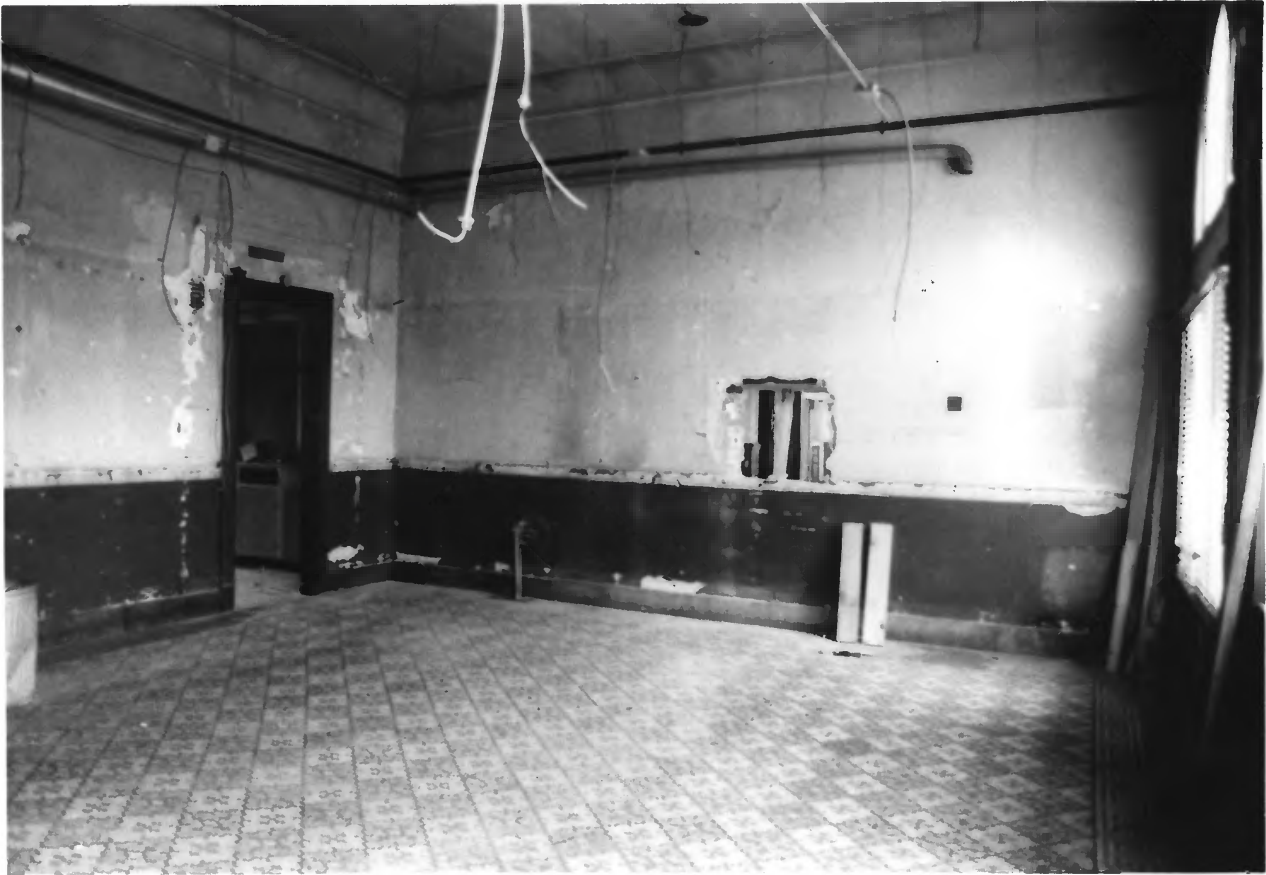

***6 of 11**

Union Station

Depot Street

Columbia, Maury County, Tennessee

Photo: Richard Quin

Date: April 1986

**Negative: Tennessee Historical Commission
Nashville, Tennessee**

Negro Waiting Room