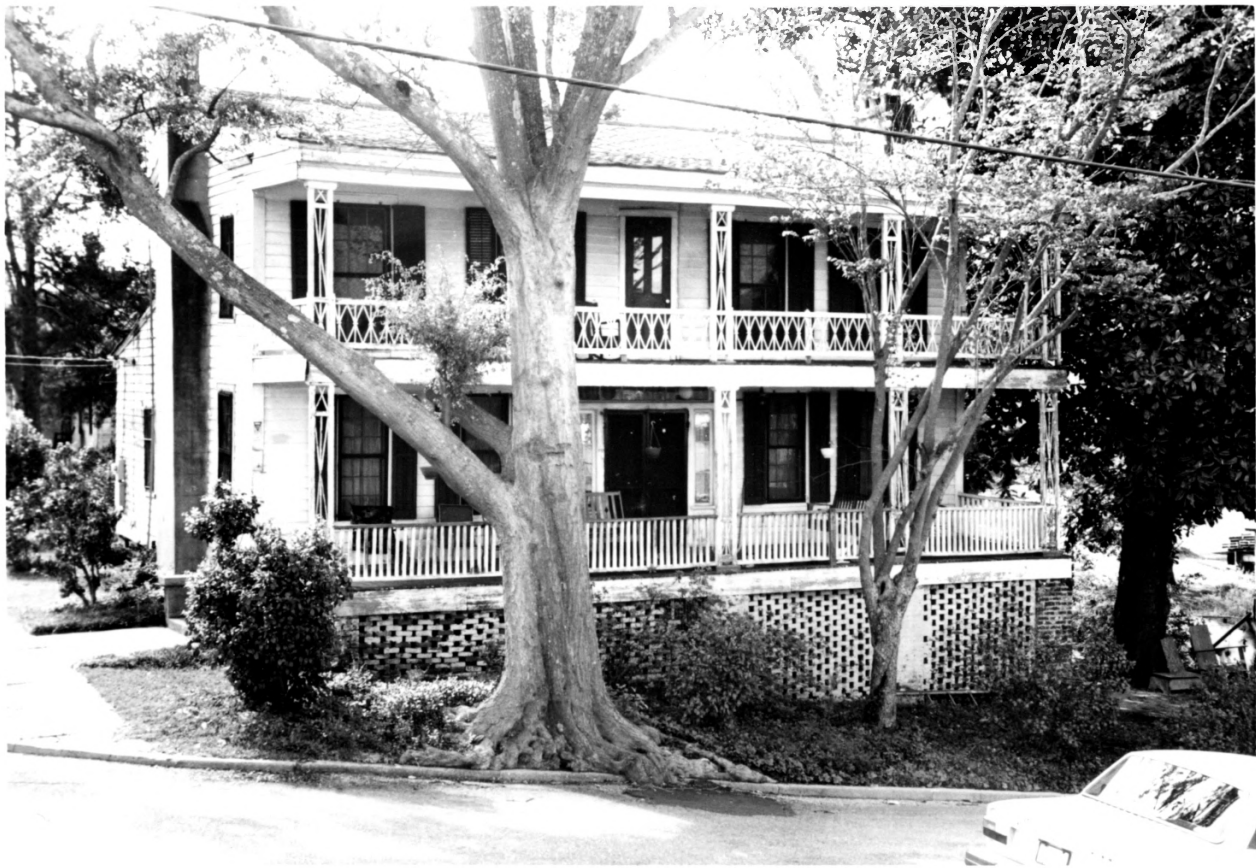

Multiple Resources of Greenville

514 Milner St. MRN #24 (King St. Historic District)

Greenville, Alabama, Butler County

Tom Dolan, 11/85

Alabama Historical Commission

Looking N.E.

Photo number: #5 - R. 20 N. 16