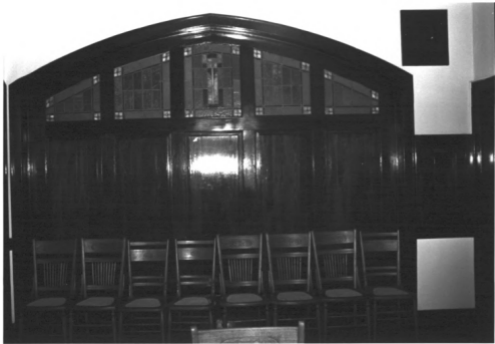

1. FIRST CONGREGATIONAL CHURCH
2. LA PORTE, INDIANA
3. TERRY BAXTER-POTTER
4. JUNE 1958
5. NEG # 27 DHPA
6. SANCTUARY, LOOKING WEST
7. # 16

1. FIRST CONGREGATIONAL CHURCH
2. LA PORTE, INDIANA
3. TERRY BAXTER-POTTER
4. JUNE 1998
5. NEG # 28 THFA
6. INTERIOR DETAIL, SANCTUARY
7. # 17

1. FIRST CONGREGATIONAL CHURCH
2. LA PORTE, INDIANA
3. TERRY BAXTER-POTTER
4. JUNE 1998
5. NEG #30 PHFA
6. SANCTUARY, LOOKING EAST
7. #18

1. FIRST CONGREGATIONAL CHURCH
2. LA PORTE, INDIANA
3. TERRY BAXTER-POTTER
4. JUNE 1998
5. NE4 # 25 DHPA
6. MEETING ROOM/KITCHEN, LOOKING WEST
7. # 19