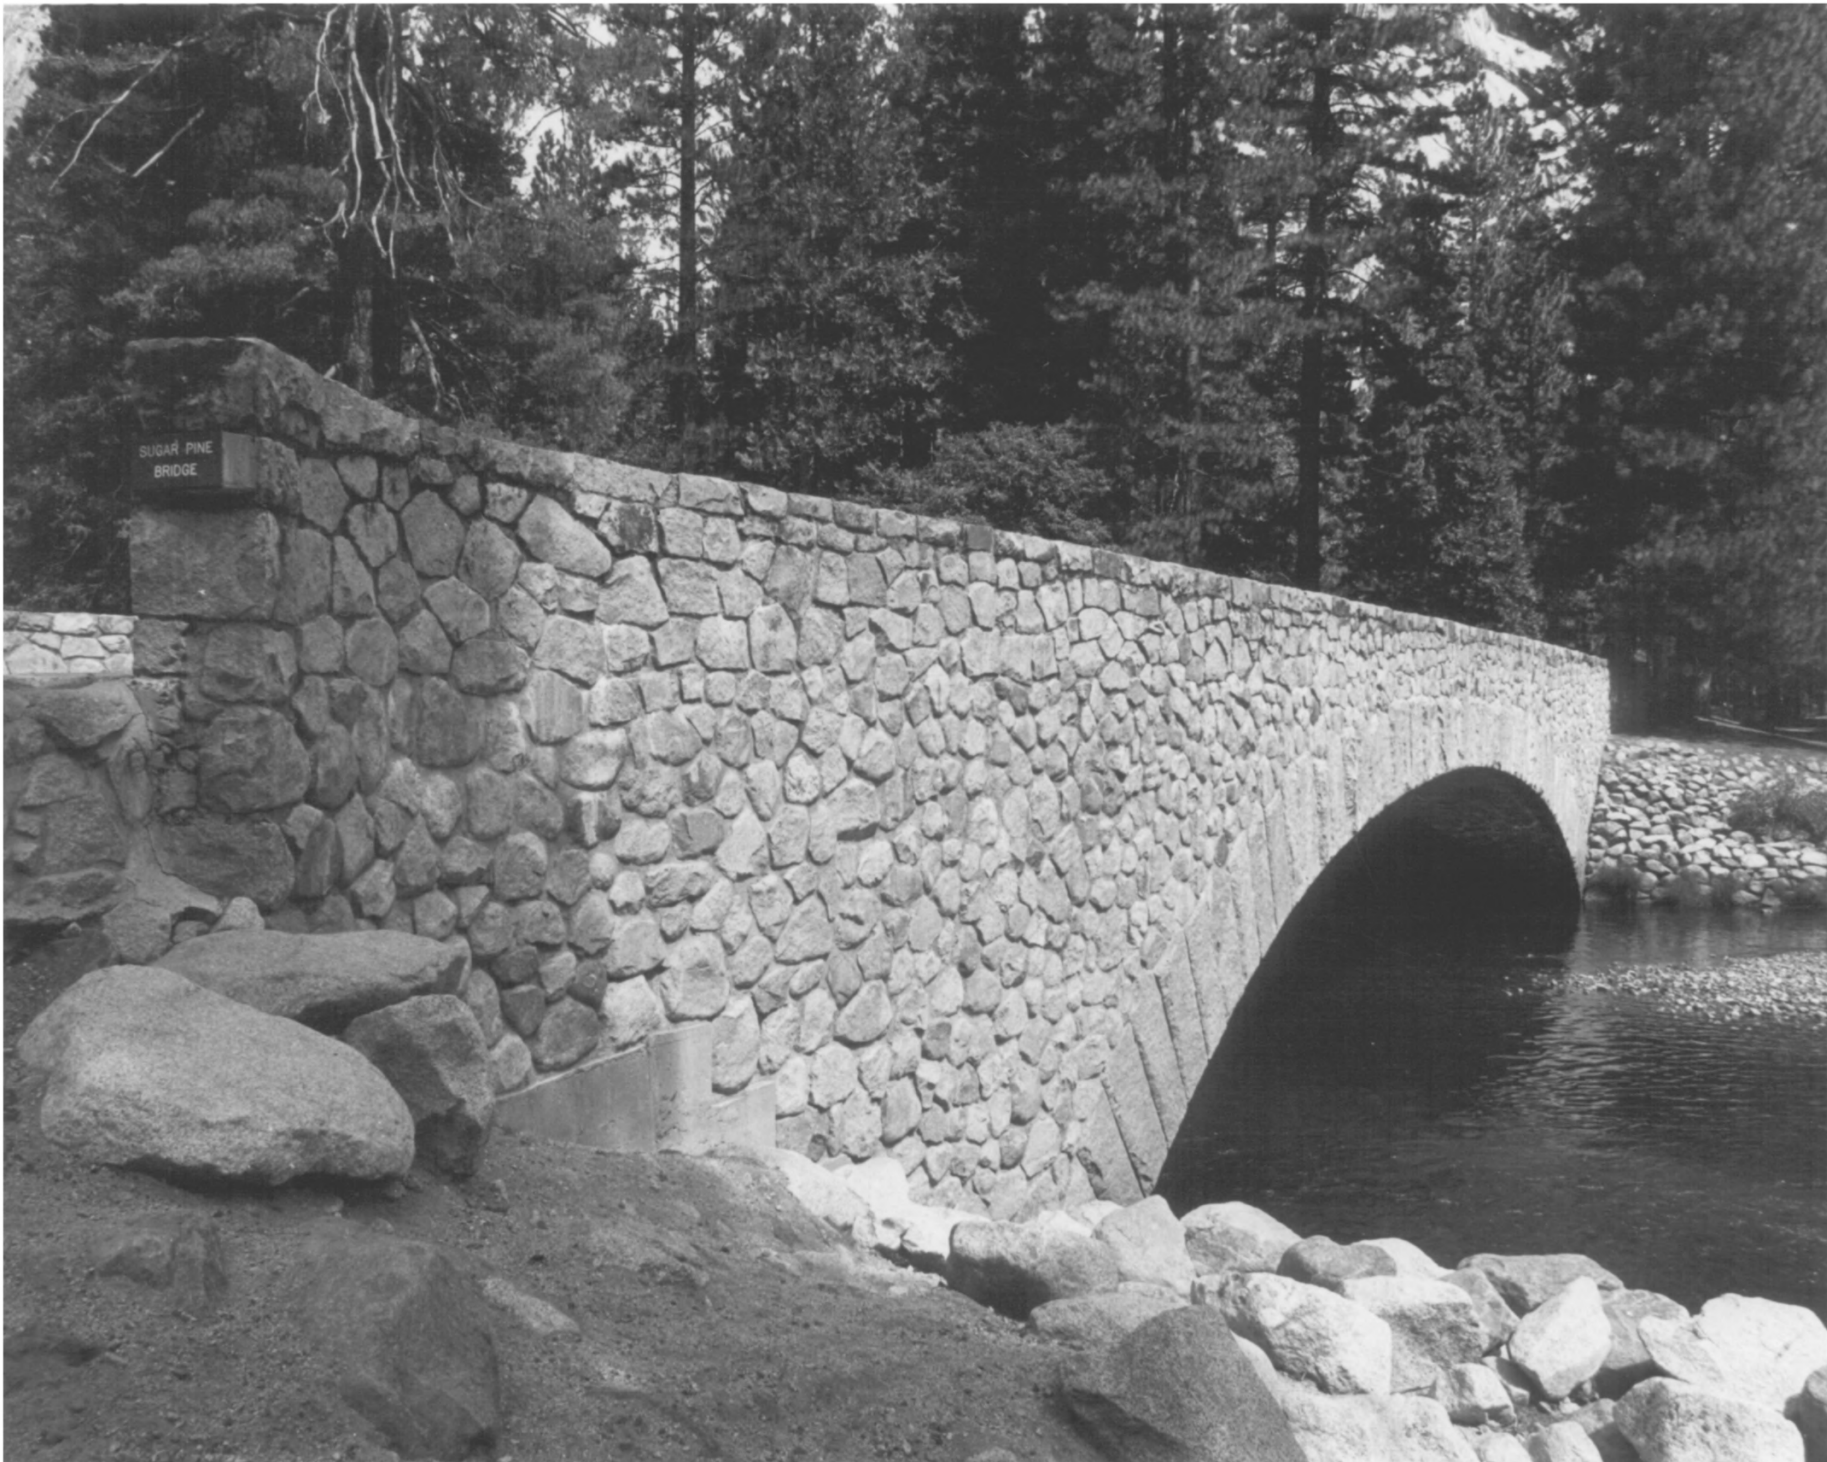

East facade of bridge

Photo #4 48

NOV 25 1977 AUG 29 1977

SUGAR PINE
BRIDGE

Yosemite Valley Bridges - Mariposa County, CA

Sugar Pine Bridge

Yosemite National Park, California

Photographer: Dean Shenk