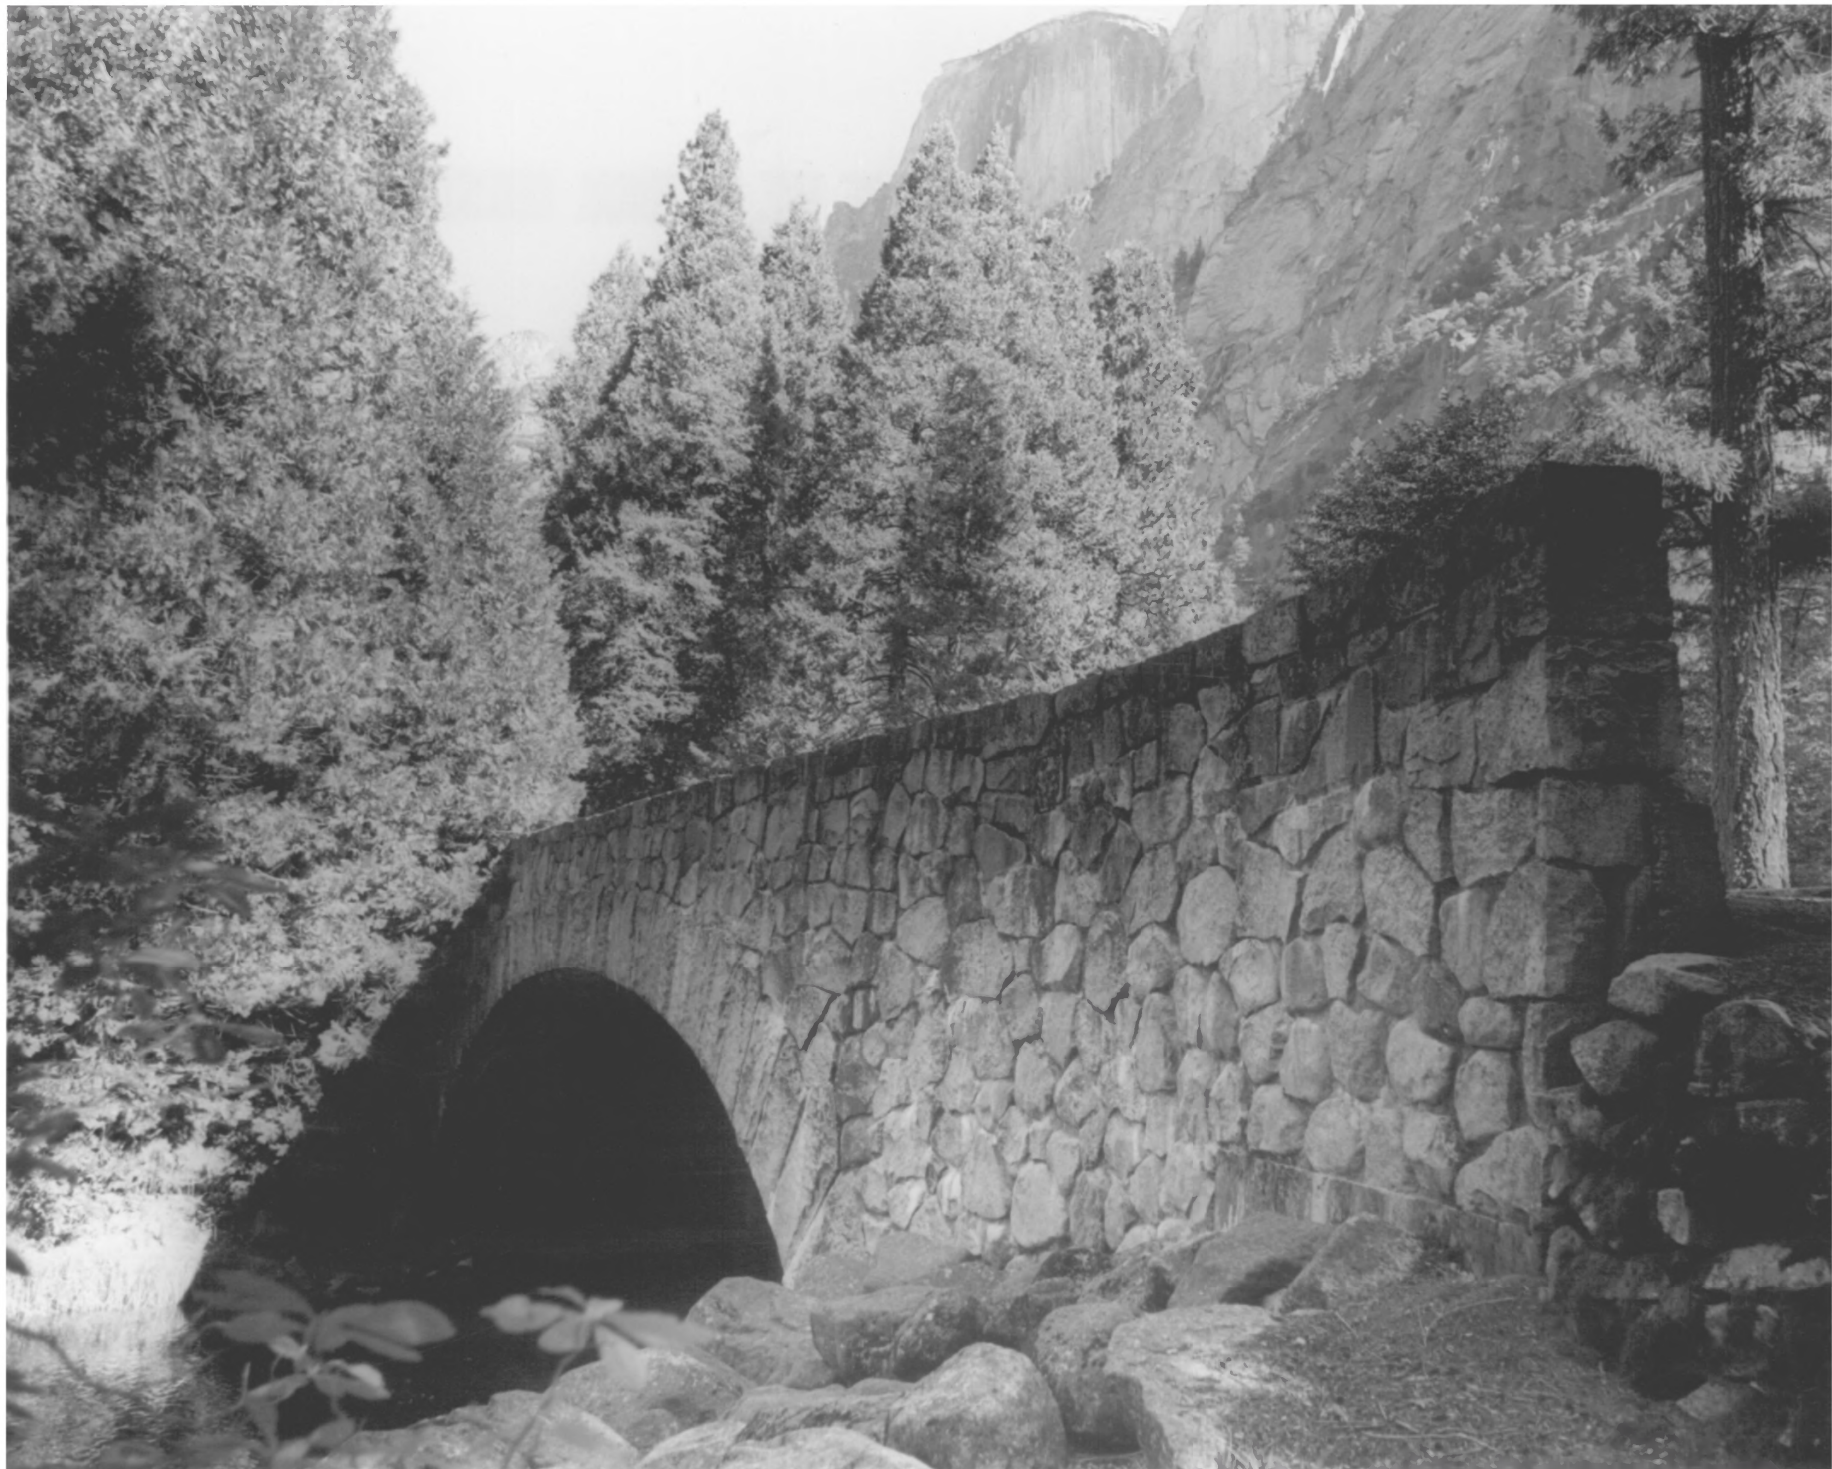

East facade of bridge

Photo #4 48

NOV 25 1977 AUG 29 1977

SUGAR PINE
BRIDGE

Yosemite Valley Bridges - Mariposa County, CA

Sugar Pine Bridge

Yosemite National Park, California

Photographer: Dean Shenk

Negative located: Denver Service
Center/NPS/TWE

Direction: View to North shows

East facade of bridge

Photo #5078

AUG 29 1977

NOV 25 1977

Yosemite Valley Bridges - Mariposa County, CA

#698

Tenaya Bridge

Yosemite National Park, California

Photographer: Dean Shenk/NPS

Date: March 1976

Negative filed: Denver Service
Center/NPS/TWE

Direction: View to North shows

West facade of bridge with
Half Dome in bkgd.