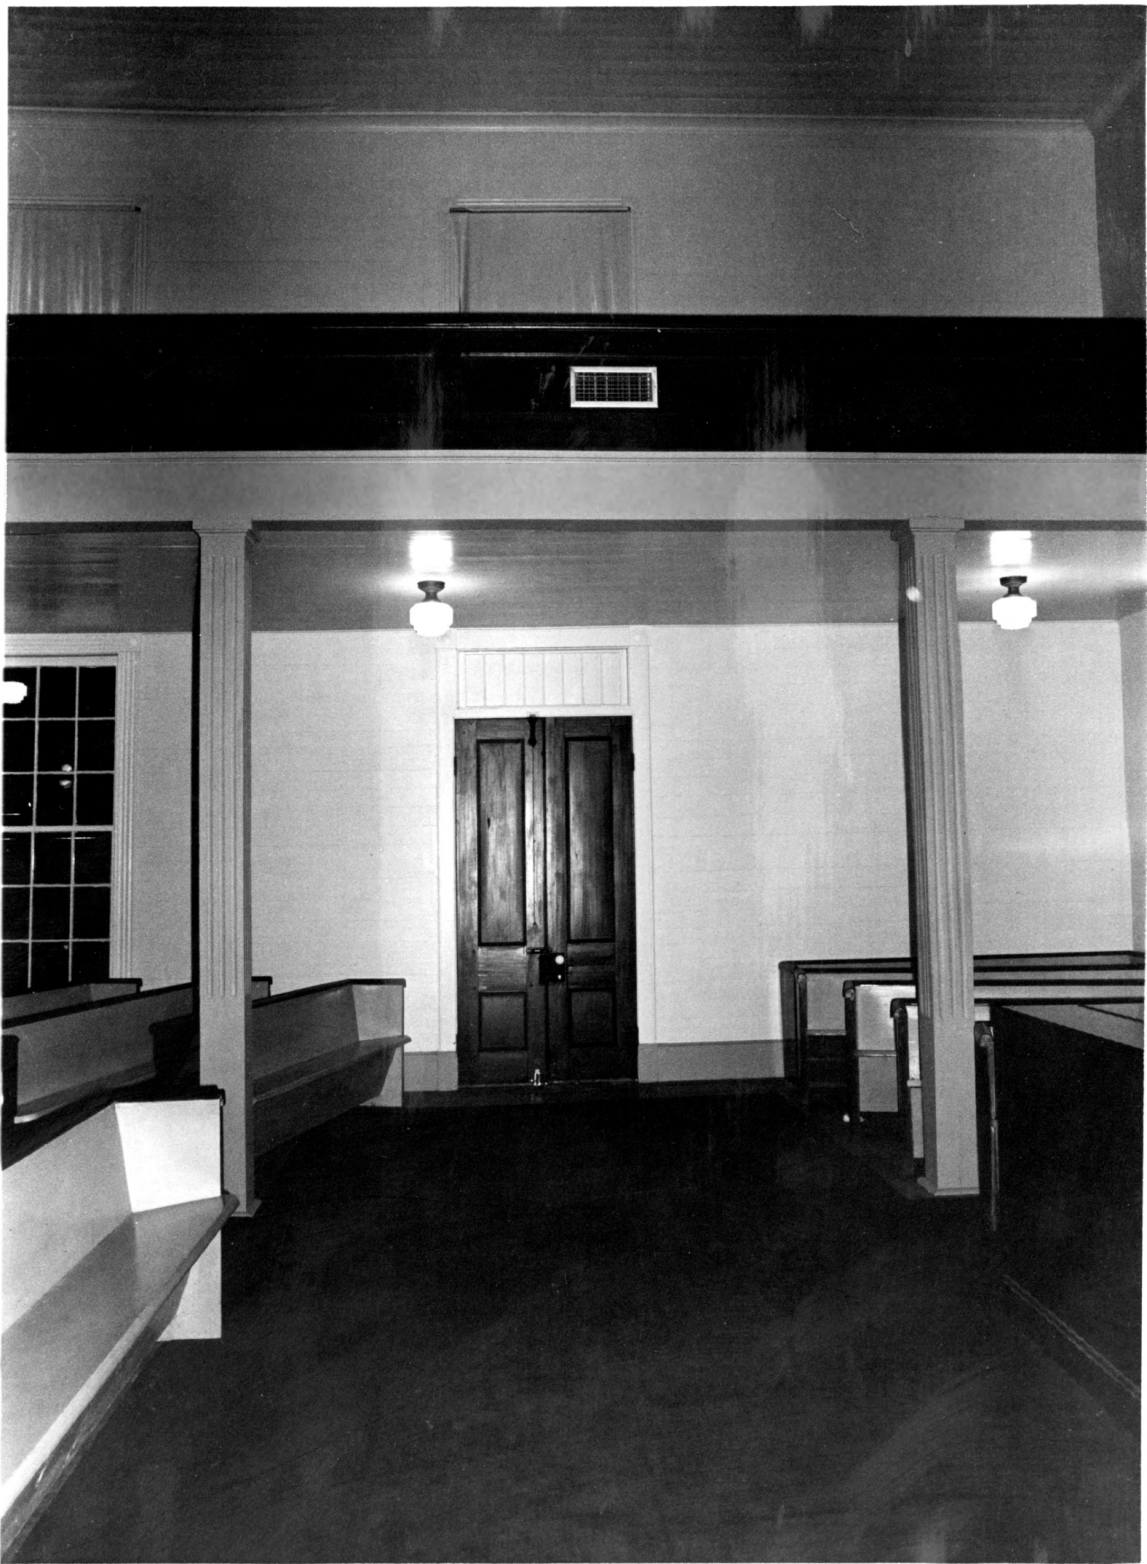

Interior--pulpit in background #4

of 6

AUG 16 1977

Greenville Co.

Fairview Presbyterian Church
Fountain Inn, South Carolina
Nenie Dixon, 1975, S. C. Department
of Archives & History
Interior--(left) side door #5 of 6