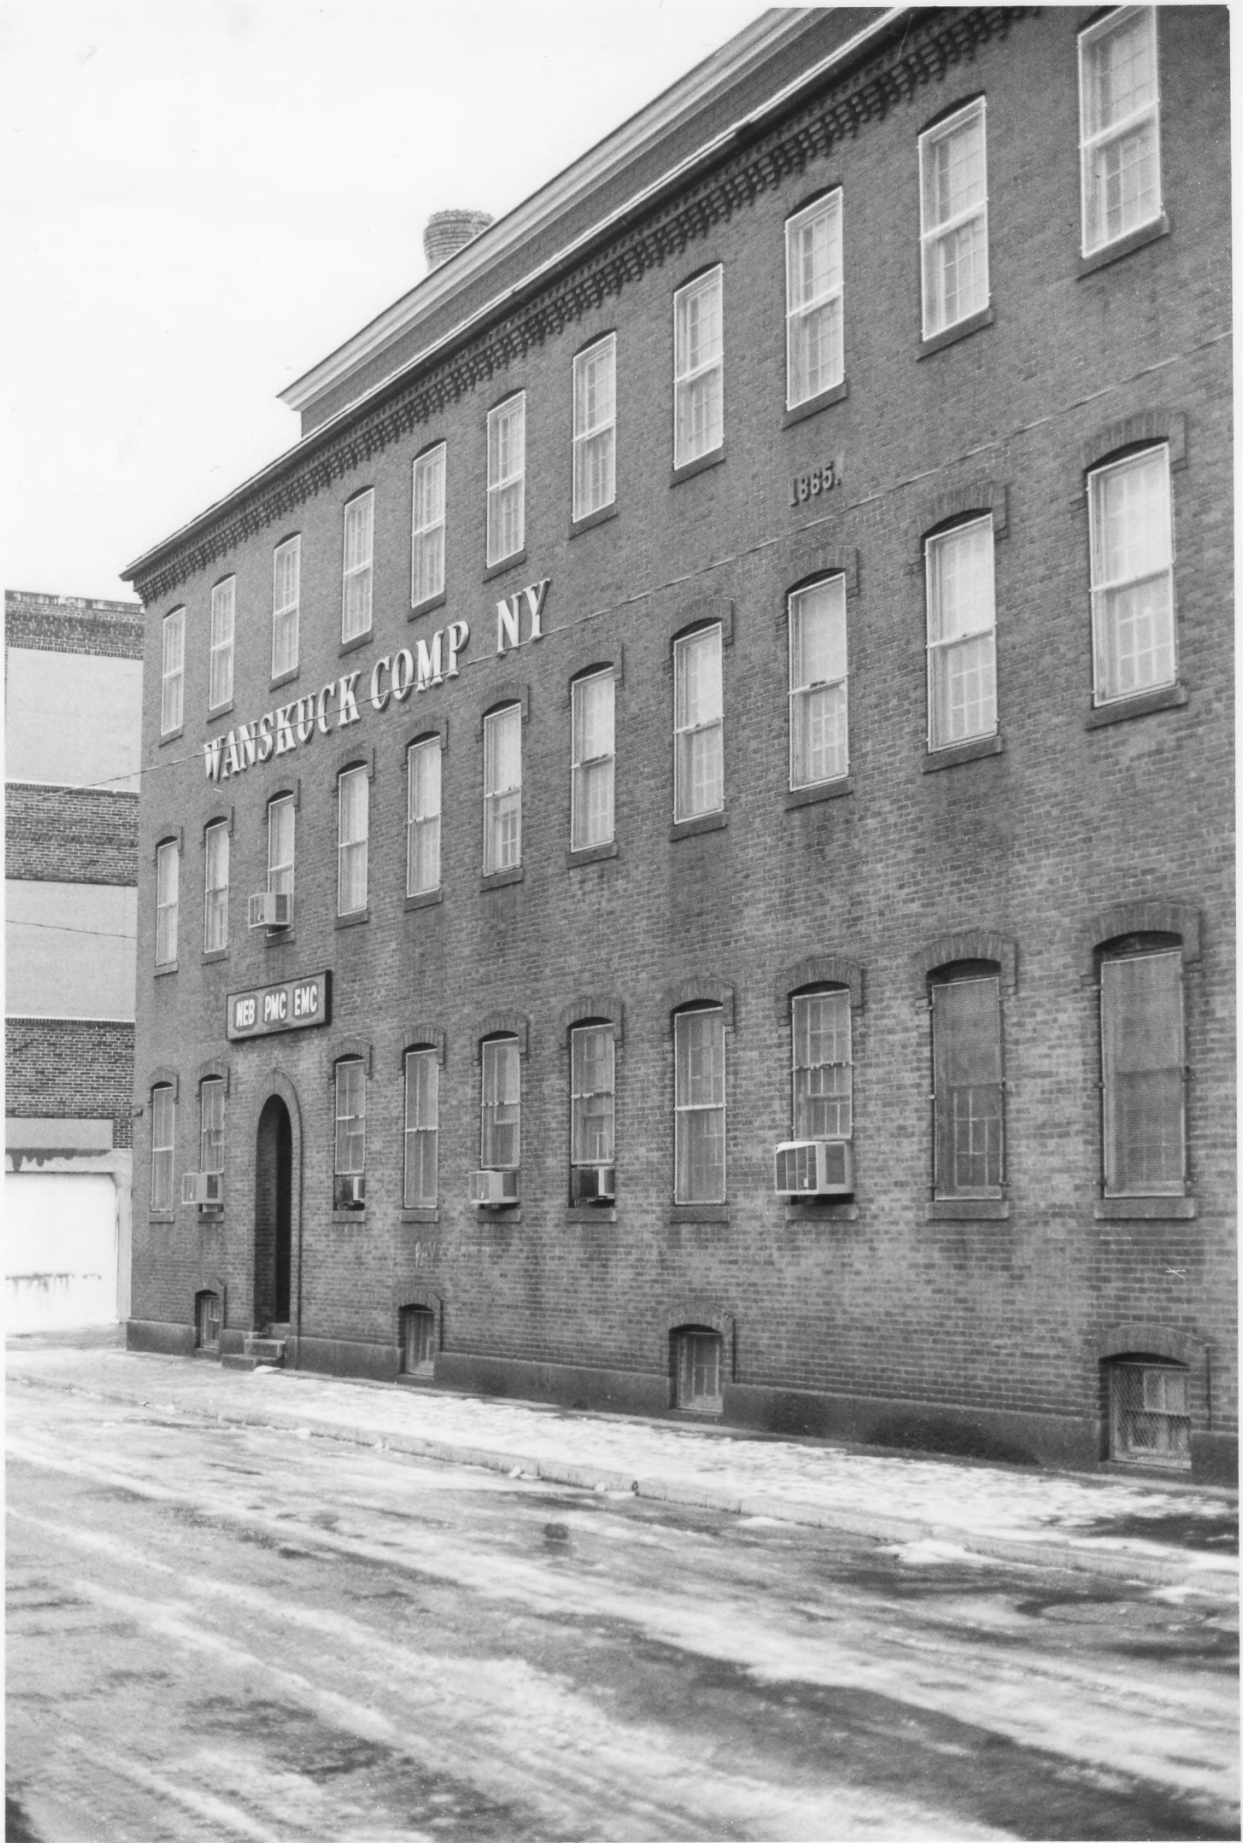

New England Butt Company Complex
304 Pearl Street
Elmwood Multiple Resource Nomination
Providence, Rhode Island

Providence County

Photographer: Robert O. Christensen December 1978

Negative: Rhode Island Historical Preservation
Commission

View looking southeast, with 1865 building at left.

JAN 7 1980

MAY 23 1979

Photo # 35

WANSKUCK COMP NY

1865

NEB PMC EMC

New England Butt Company Complex
304 Pearl Street
Elmwood Multiple Resource Nomination
Providence, Rhode Island