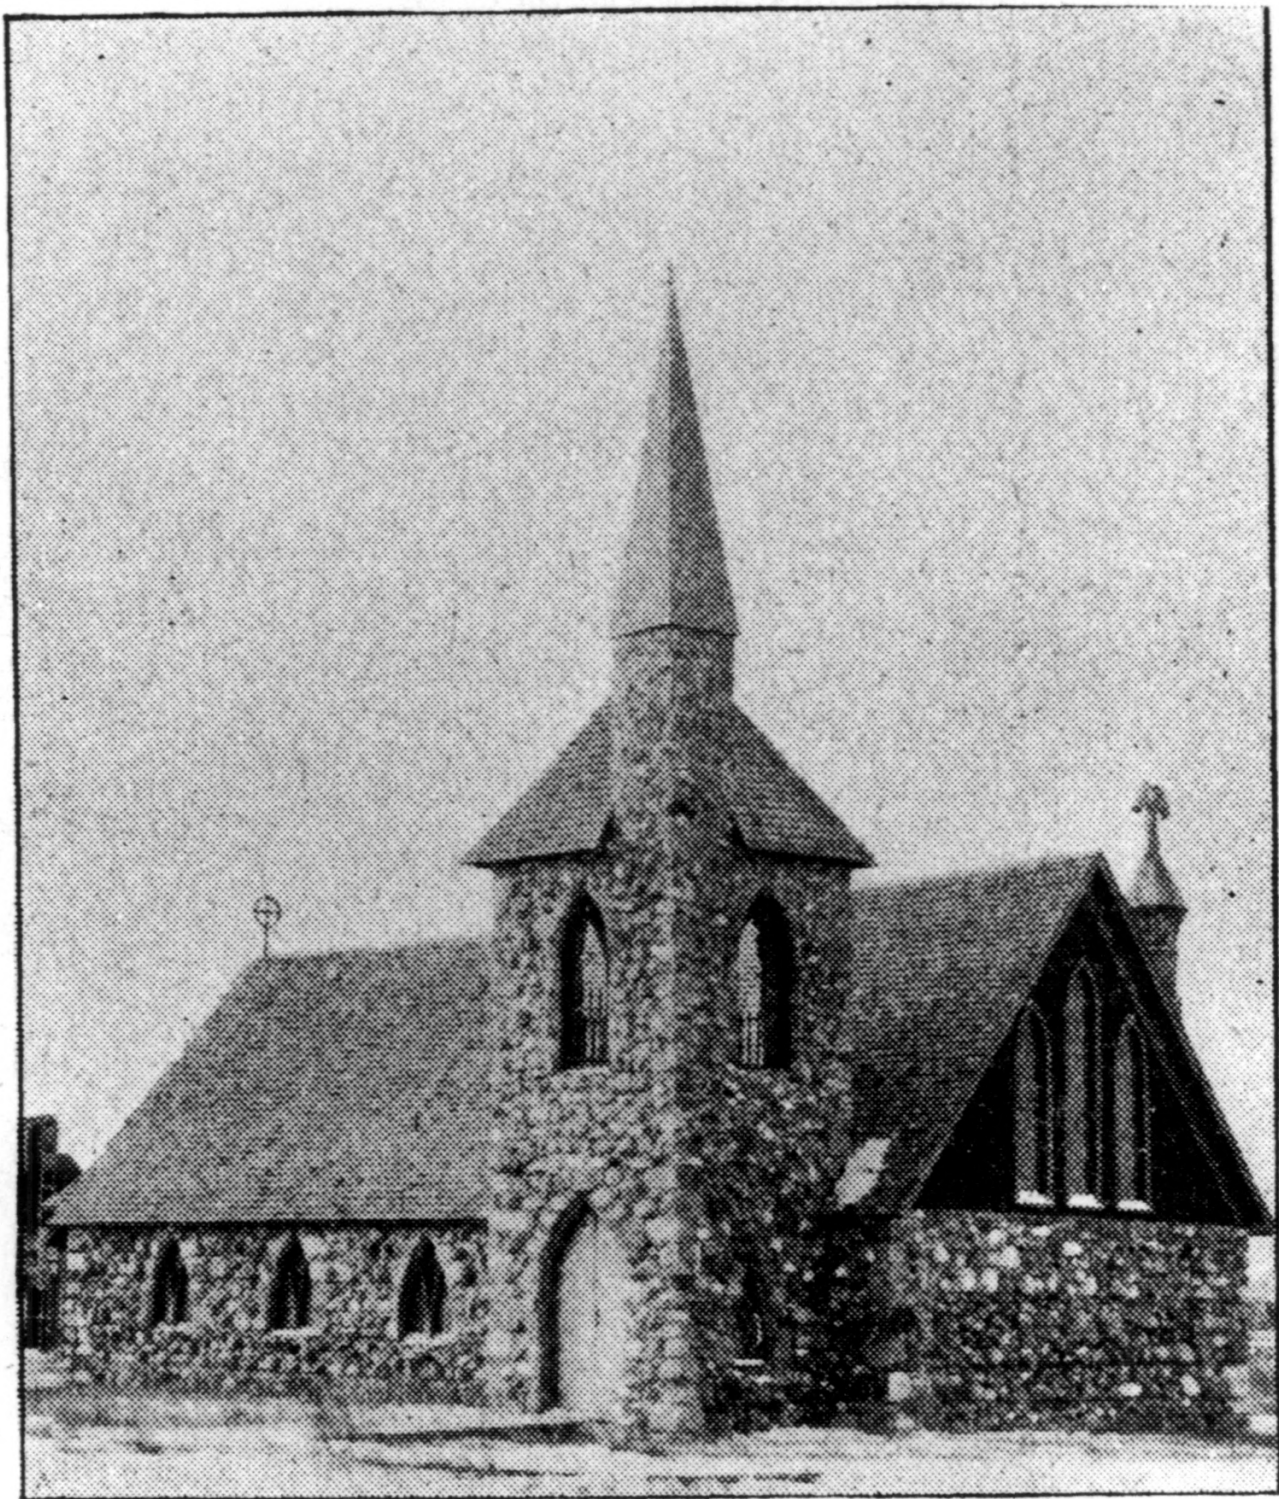

OLD STONE CHURCH, 206 WILCOX AVE NORTH, BUFFALO

CASS COUNTY, NORTH DAKOTA

ROENE SCHLIESMAN

29 SEPTEMBER 1995

NEGS: STATE HISTORICAL SOCIETY OF NORTH DAKOTA

INTERIOR, CAMERA FACING SOUTH

PHOTO #4

OLD STONE CHURCH