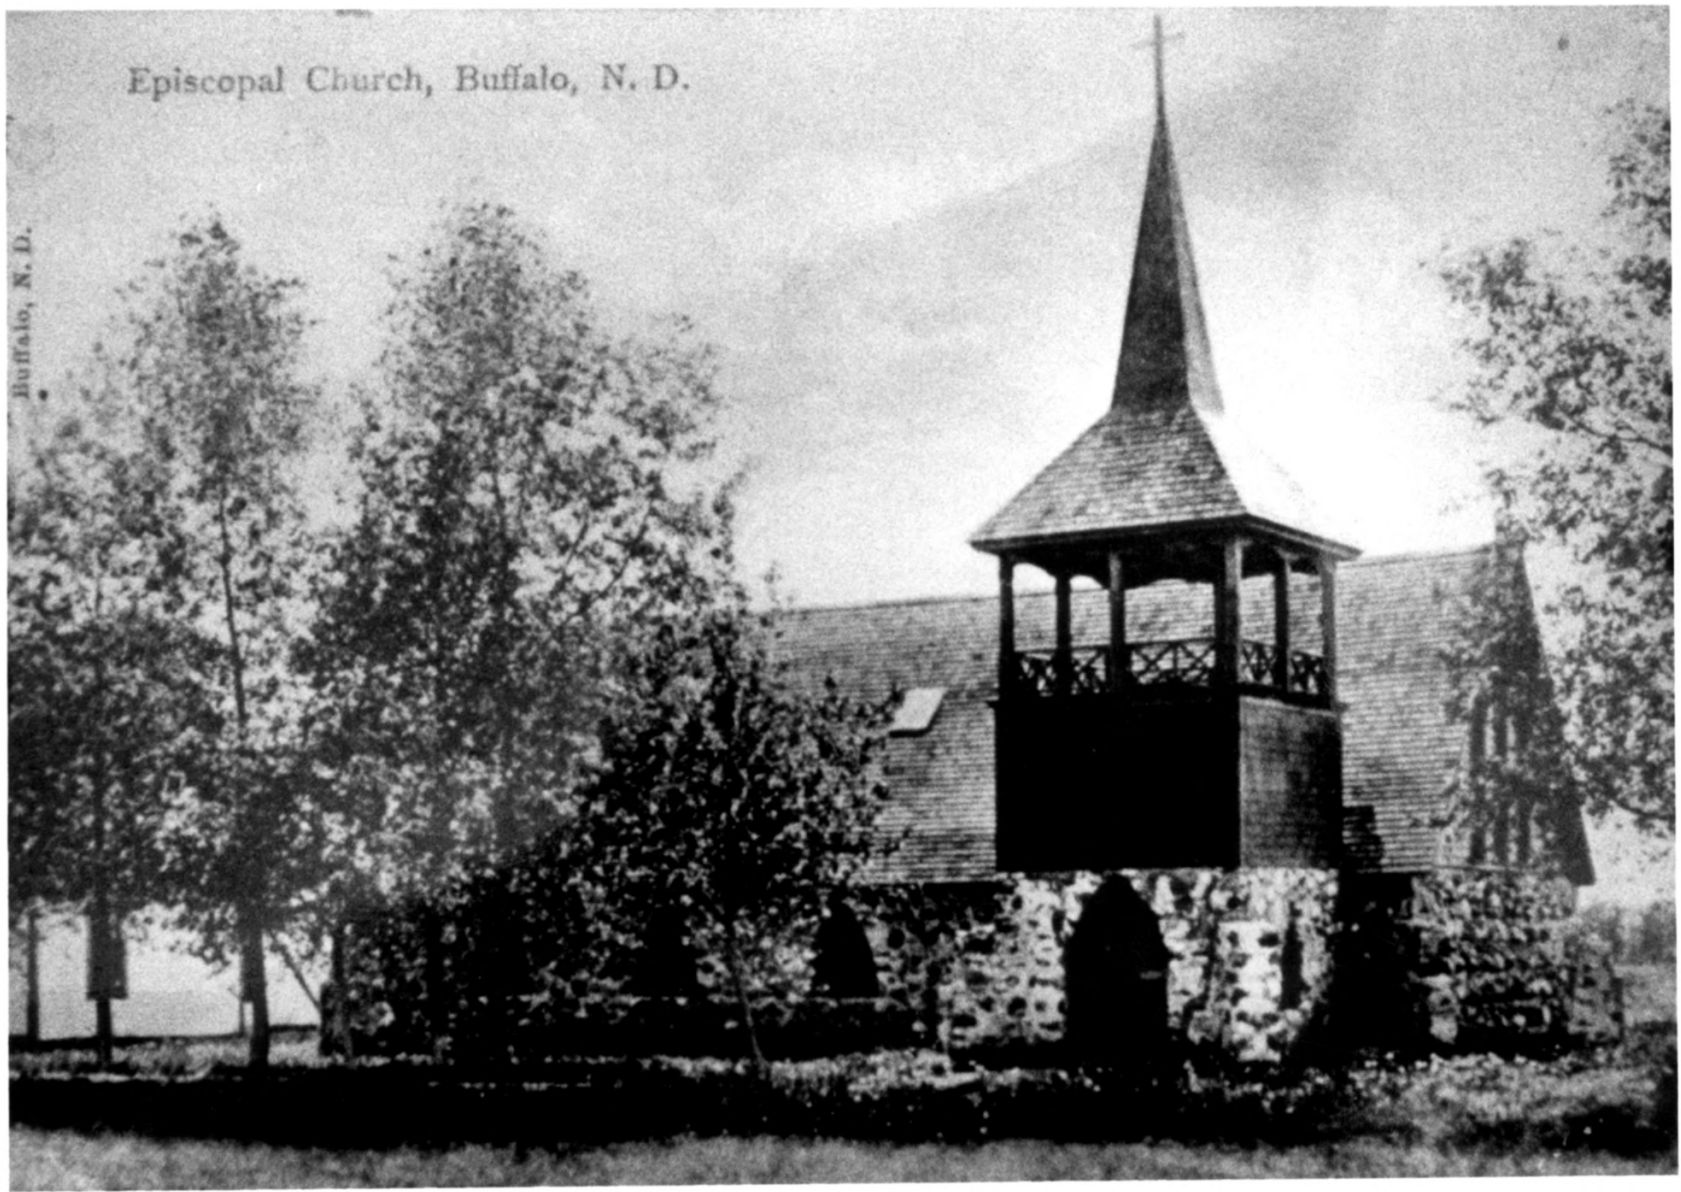

206 WILCOX AVENUE NORTH, BUFFALO

CASS COUNTY, NORTH DAKOTA

UNKNOWN

COPY NEG: STATE HIST. SOC. OF NORTH DAKOTA

HISTORIC PHOTO, CAMERA FACING SOUTHWEST.

PHOTO # 5

Episcopal Church, Buffalo, N. D.

Buffalo, N. D.

OLD STONE CHURCH, 206 WILCOX AVE NORTH, BUFFALO

CASS COUNTY, NORTH DAKOTA

UNKNOWN

COPY NEG: STATE HISTORICAL SOCIETY OF NORTH DAKOTA

HISTORIC PHOTO, CAMERA FACING SOUTHWEST

PHOTO #6