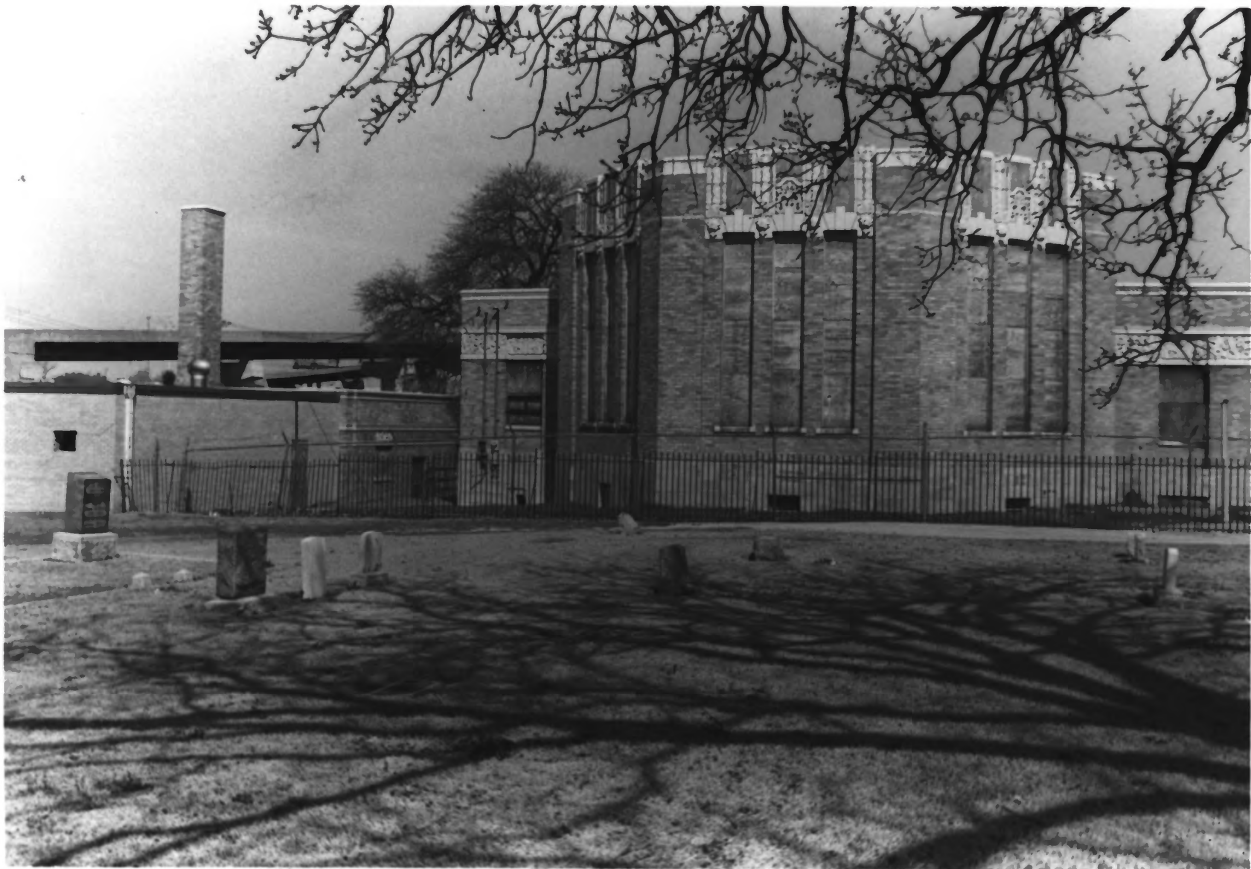

WINDY HILL
COMMUNITY CENTER
1000 WINDY HILL
COLUMBIANA, ALA 35956
TEL: 256-326-1234

The Fire Alarm Building
Tulsa County, Oklahoma
Jim Gabbert
March, 2003
OK SHPO
North façade

The Fire Alarm Building
Tulsa County, Oklahoma

Jim Gabbert

March, 2003

OK SHPO

Northwest Oblique

2

The Fire Alarm Building
Tulsa County, Oklahoma

Jim Gabbert

March 2003