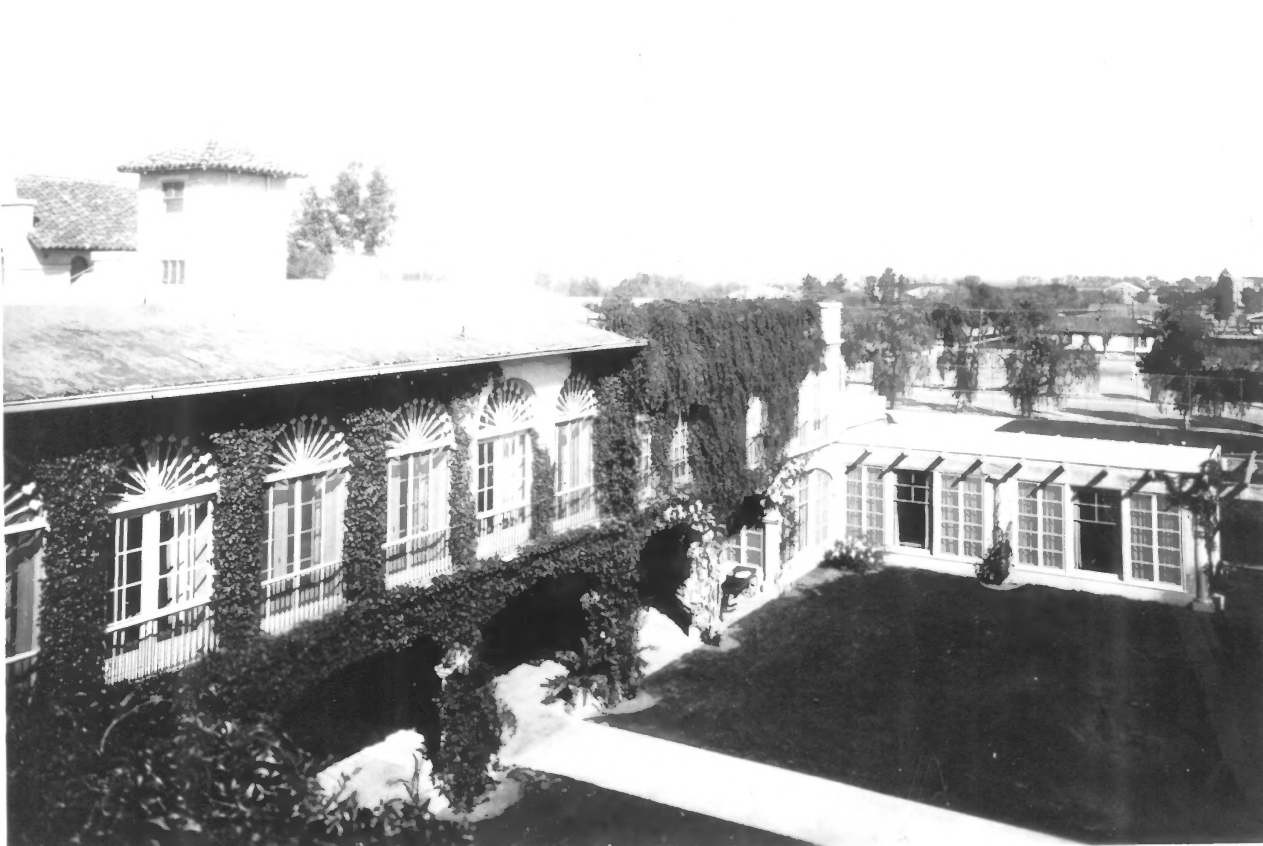

San Marcos Hotel
Chandler, Arizona

State Library and Archive
c1930

East patio, looking northwest
HP18

San Marcos Hotel
Chandler, Arizona

James W. Garrison, Photographer
January 1982
Negative at Janus Associates