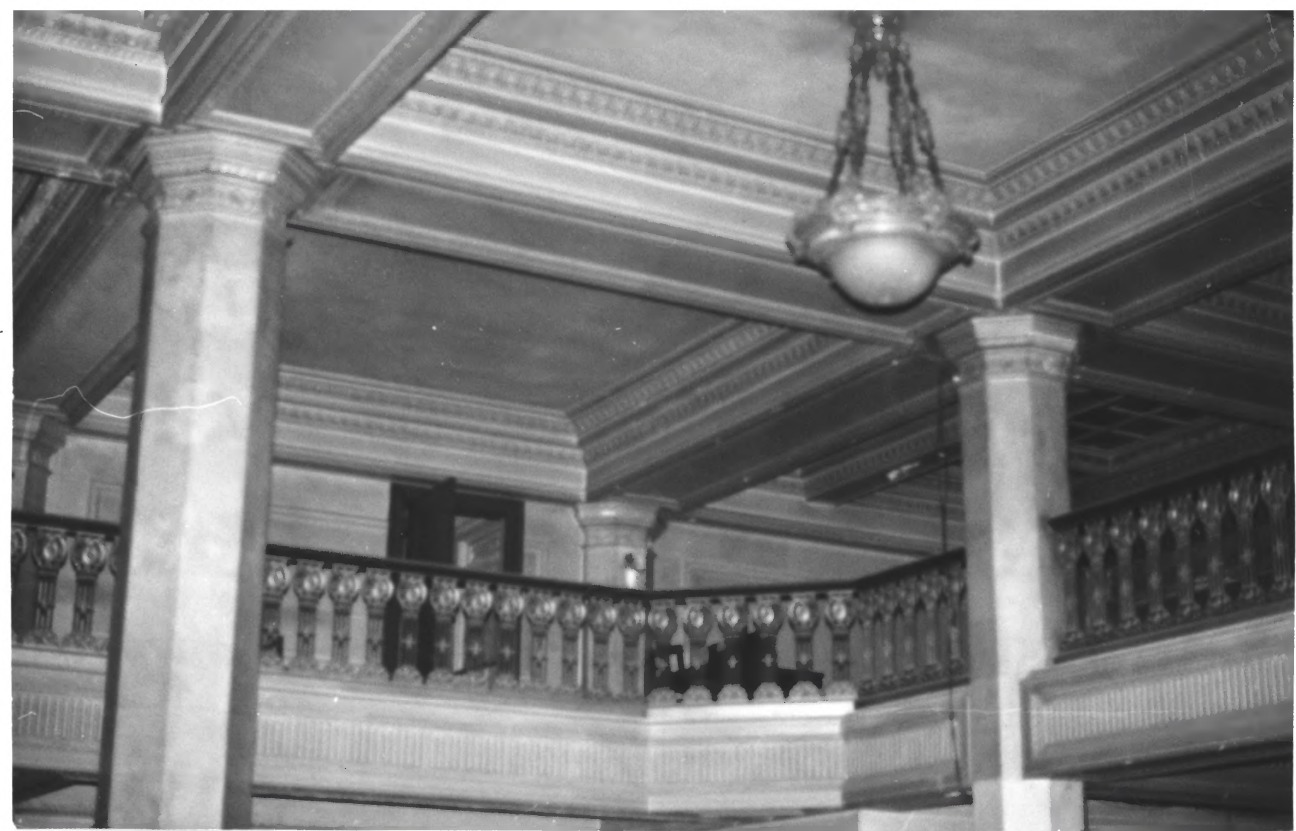

Southwest - Interior scene of
lobby with marble floor, columns,
fountain, etc. Expanded view
showing how the detail shown in
Photo No. 5 related to "grand"
lobby.

OCT 19 1978

PHOTO NO. 5 28
The Travelers Hotel
Sacramento, California
Eldon W. Jacobsen
7/8/77
928 Second Street
Sacramento, California

JUL 31 1978

Southwesterly - Lobby
ceiling, columns, light
fixtures.

OCT 19 1978

PHOTO NO. 6 28

The Travelers Hotel
Sacramento, California

Eldon W. Jacobsen

7/8/77

928 Second Street
Sacramento, California