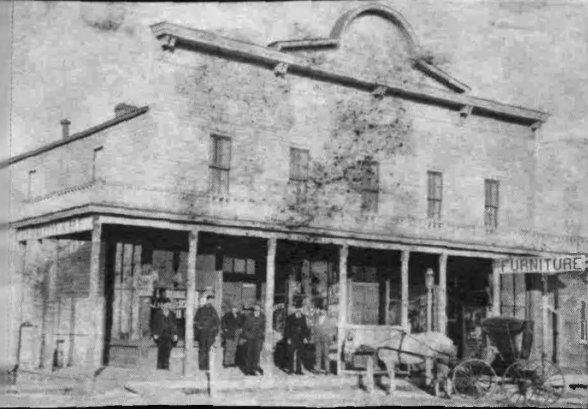

SHORTY'S

FOOD MKT.  
GROCERIES

Baldwin's Arcade, Steele County, North Dakota

South east corner of building, towards northwest

Form No. 10-301a  
(7/72)

UNITED STATES DEPARTMENT OF THE INTERIOR  
NATIONAL PARK SERVICE

SEE INSTRUCTIONS

**1. NAME**

COMMON: Baldwin's Arcade

AND/OR HISTORIC:

**2. LOCATION**

STREET AND NUMBER:

Steele Avenue and 3rd Street

CITY OR TOWN: