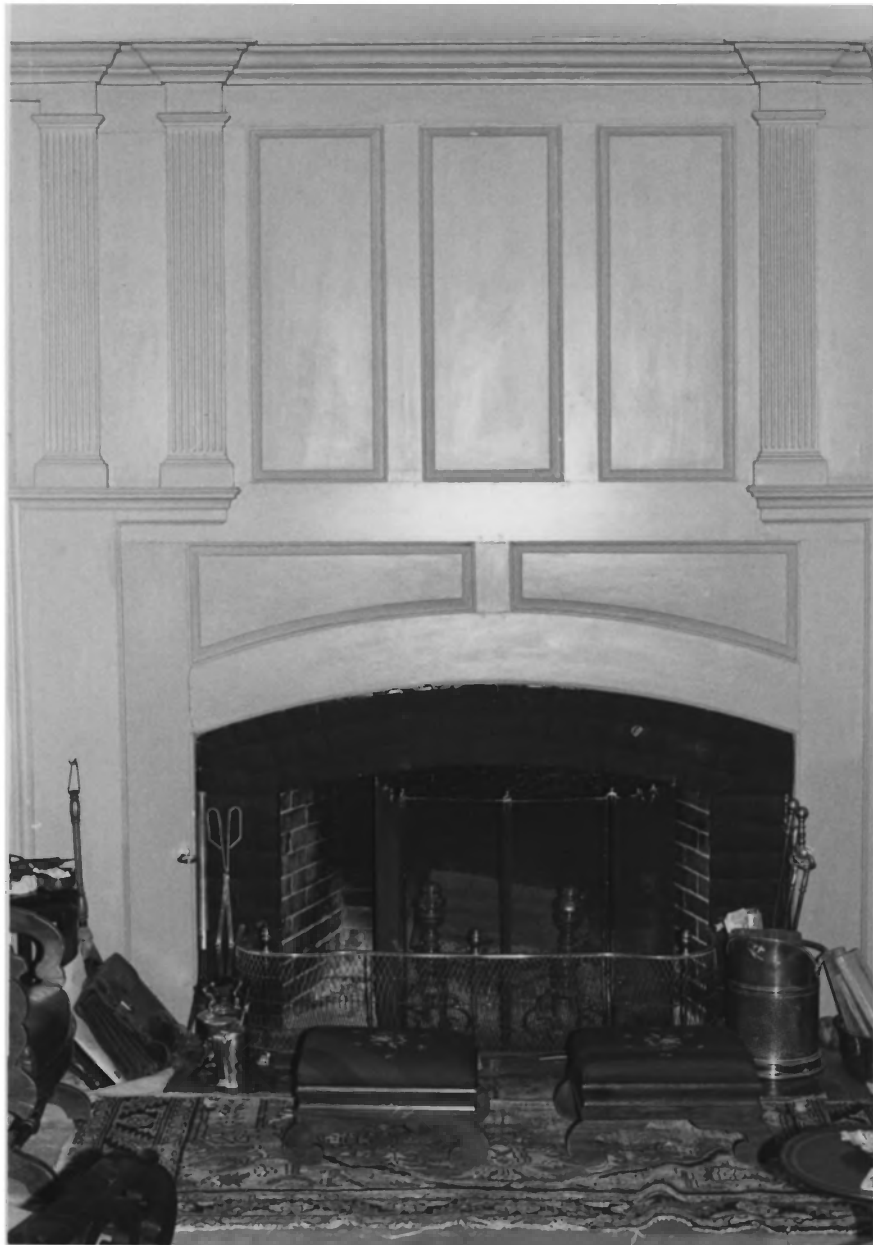

# 7 of 16

Brentwood Farm

S-30

Loretto vicinity, Somerset County, MD

Parlor paneling

Negative/Maryland Historical Trust

Photographer, Paul Touart 2/85