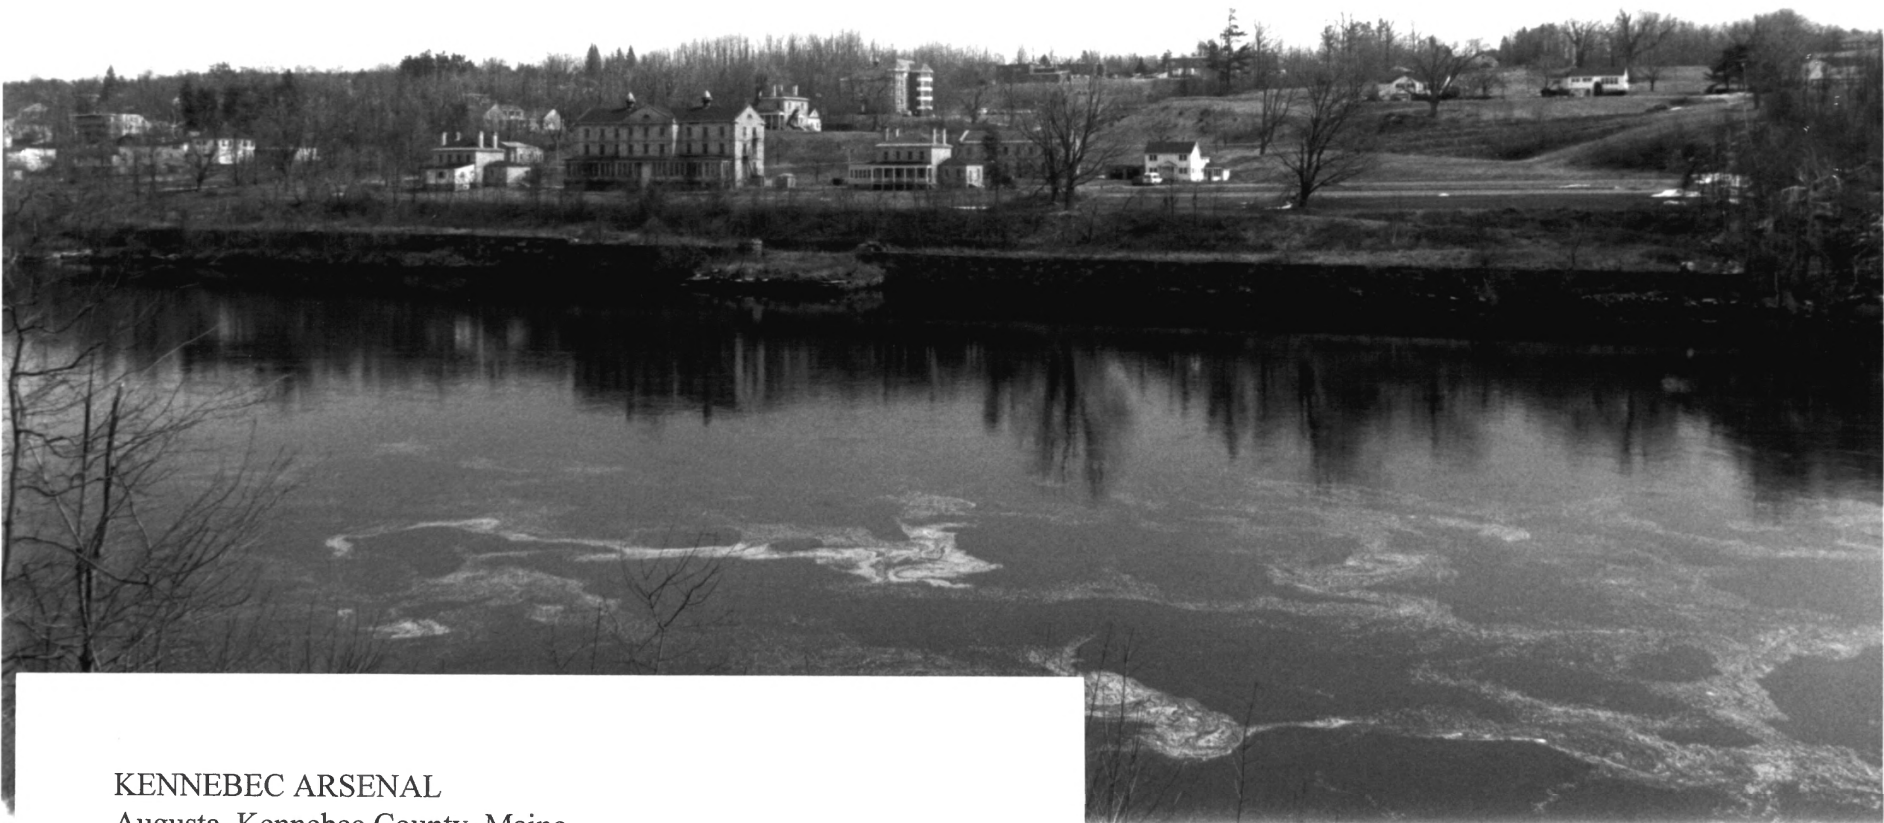

KENNEBEC ARSENAL

Augusta, Kennebec County, Maine

View of Arsenal from west side river, looking NE.

Photographer -- Kirk F. Mohny, 1998

KENNEBEC ARSENAL

Augusta, Kennebec County, Maine

Telephoto view of Arsenal from west side of river, looking NE.