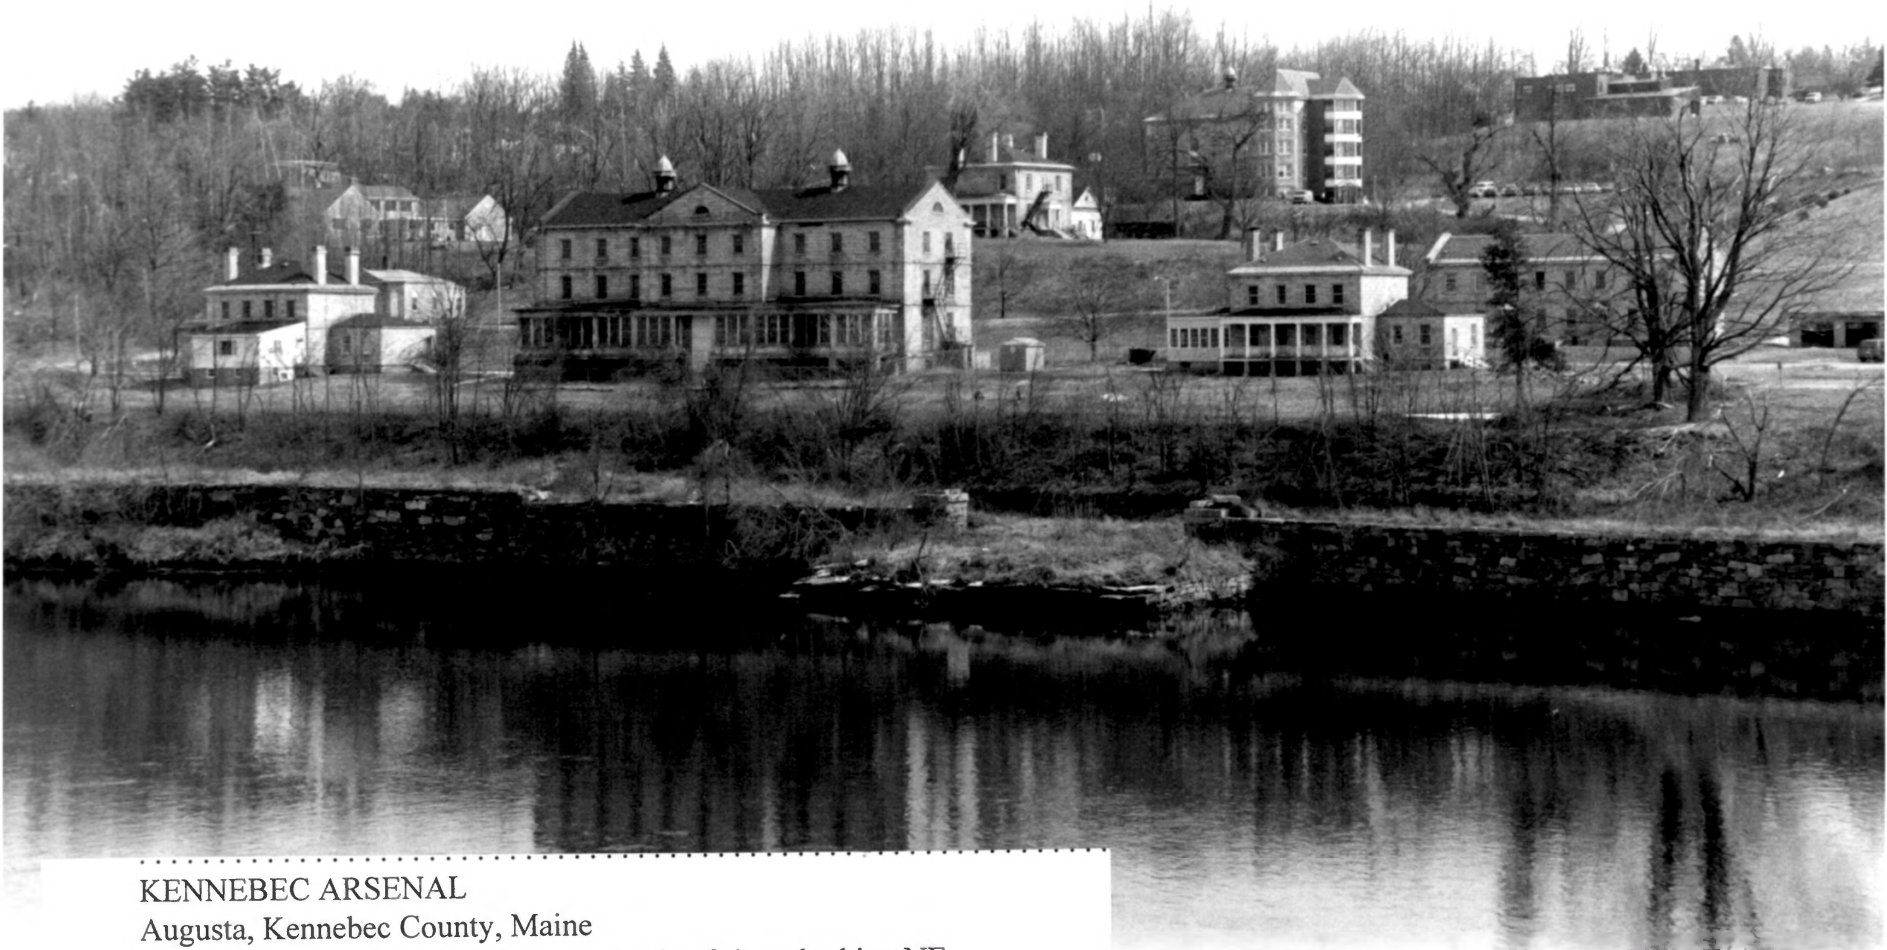

KENNEBEC ARSENAL

Augusta, Kennebec County, Maine

View of Arsenal from west side river, looking NE.

Photographer -- Kirk F. Mohny, 1998

KENNEBEC ARSENAL

Augusta, Kennebec County, Maine

Telephoto view of Arsenal from west side of river, looking NE.