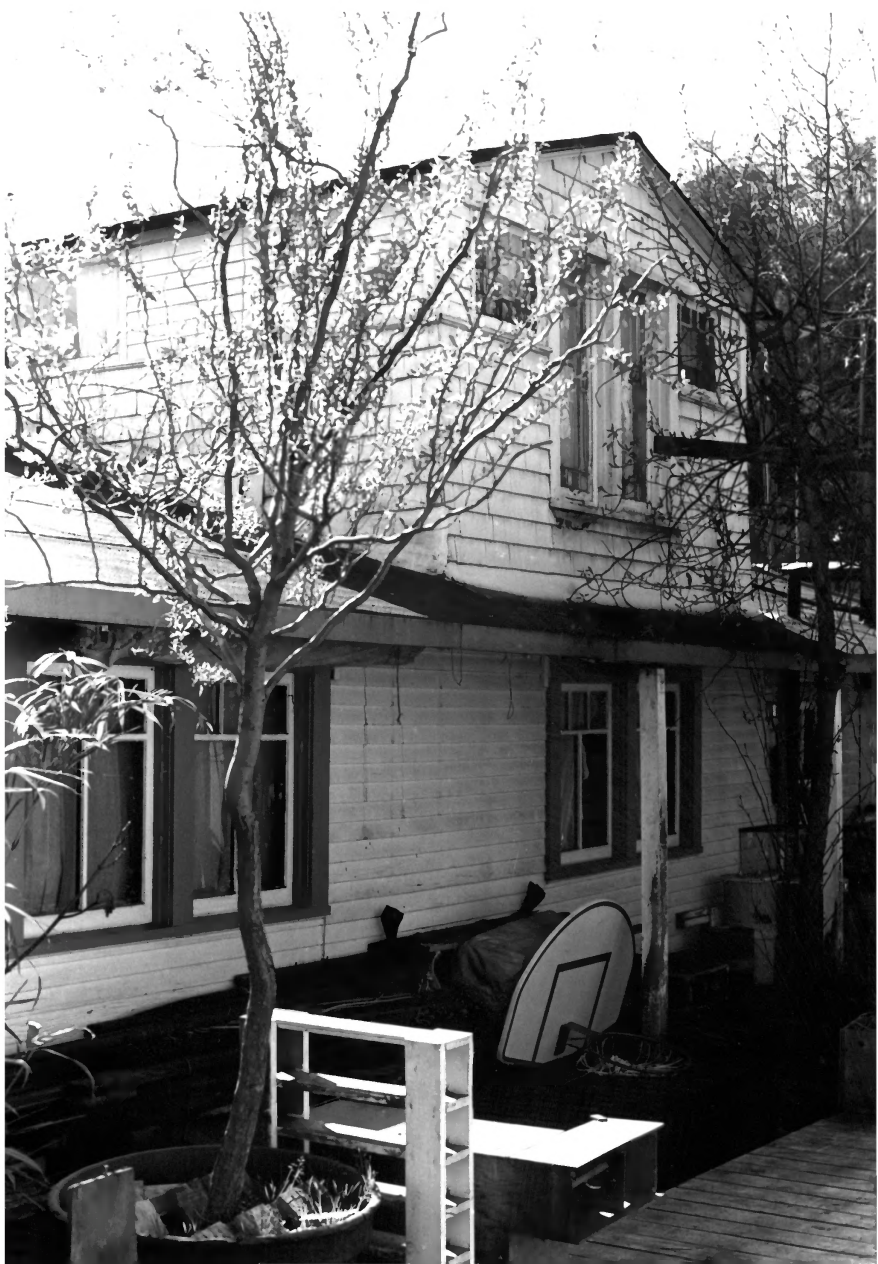

Wagner Houseboat  
Seattle, Washington  
Florence K. Lentz  
April, 1981  
OA&HP, Olympia, WA  
View of the west

1 of 6

JAN 20 1982

Wagner Houseboat  
Seattle, Washington  
Florence K. Lentz  
April, 1981

OA&HP, Olympia, WA

View of the northeast from main deck

JAN 20 1982

Wagner Houseboat  
Seattle, Washington

Florence K. Lentz

April, 1981

OA&HP, Olympia, WA

View to the northeast of  
northwest facade

JAN 20 1982

Wagner Houseboat  
Seattle, Washington

Florence K. Lentz

April, 1981

OA&HP, Olympia, WA

View of the southeast of  
northwest facade.

JAN 20 1982

4 of 6