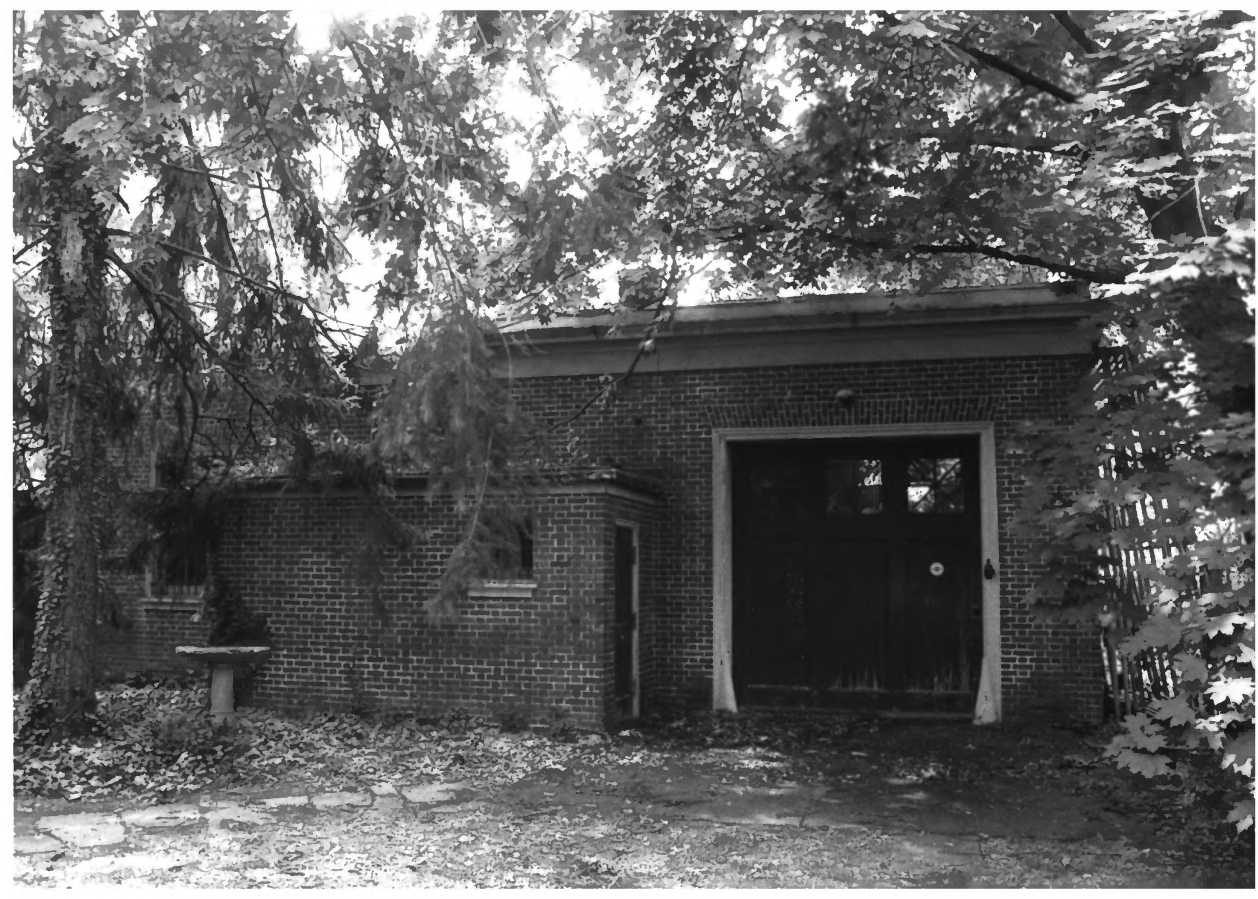

Charlcote House

B-4171

Baltimore, Maryland

Photographer: Janet Davis

June 1987

Mrs. Douglas H. Gordon

Garage, South elevation

21/23