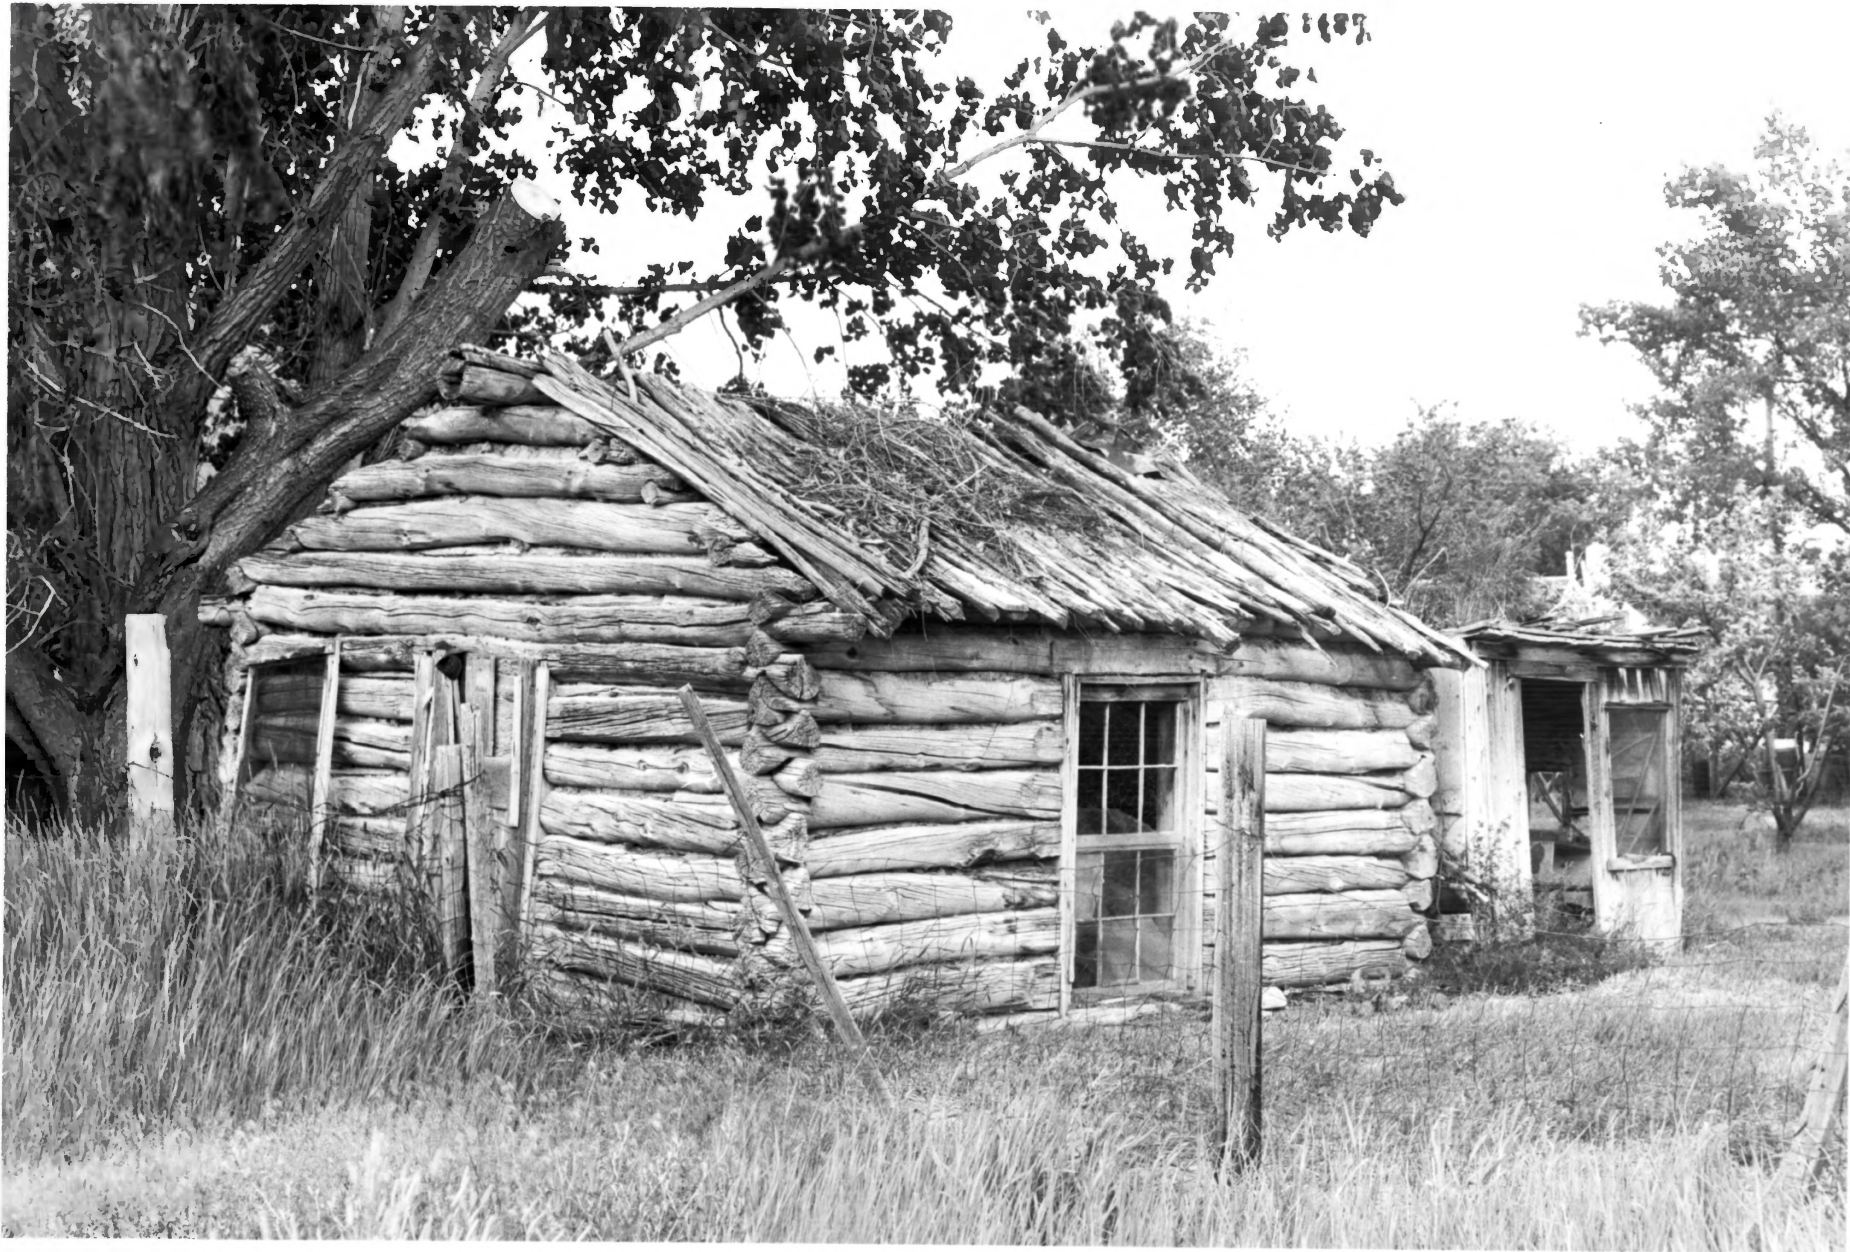

Challis Multiple Resource Area

Historic Resources of Challis (Partial Inventory:
Architectural Properties)

Old Challis Historic District, Site #1
Log House I (building 1)
Second Street,
Challis, Custer, Idaho
Co.

Photographer:
Brian Attebery
July, 1980

Negative on file at:
Idaho State Historical Society
Boise, Idaho

View from Southwest

Photograph 1 of 4

DEC 3 1980

Challis Multiple Resource Area
Historic Resources of Challis (Partial Inventory:
Architectural Properties)

Old Challis Historic District, Site #1
Log House II (building 2)
Second Street,
Challis, Custer, Idaho
CO.

Photographer:
Brian Attebery
July, 1980

Negative on file at:
Idaho State Historical Society
Boise, Idaho

View from Southwest

Photograph 2 of 4

OCT 6 1980

DEC 3 1980

Challis Multiple Resource Area

Historic Resources of Challis (Partial Inventory:
Architectural Properties)

Old Challis Historic District, Site #1
Log House III (building 3)
Second Street,
Challis, Custer, Idaho
CO,