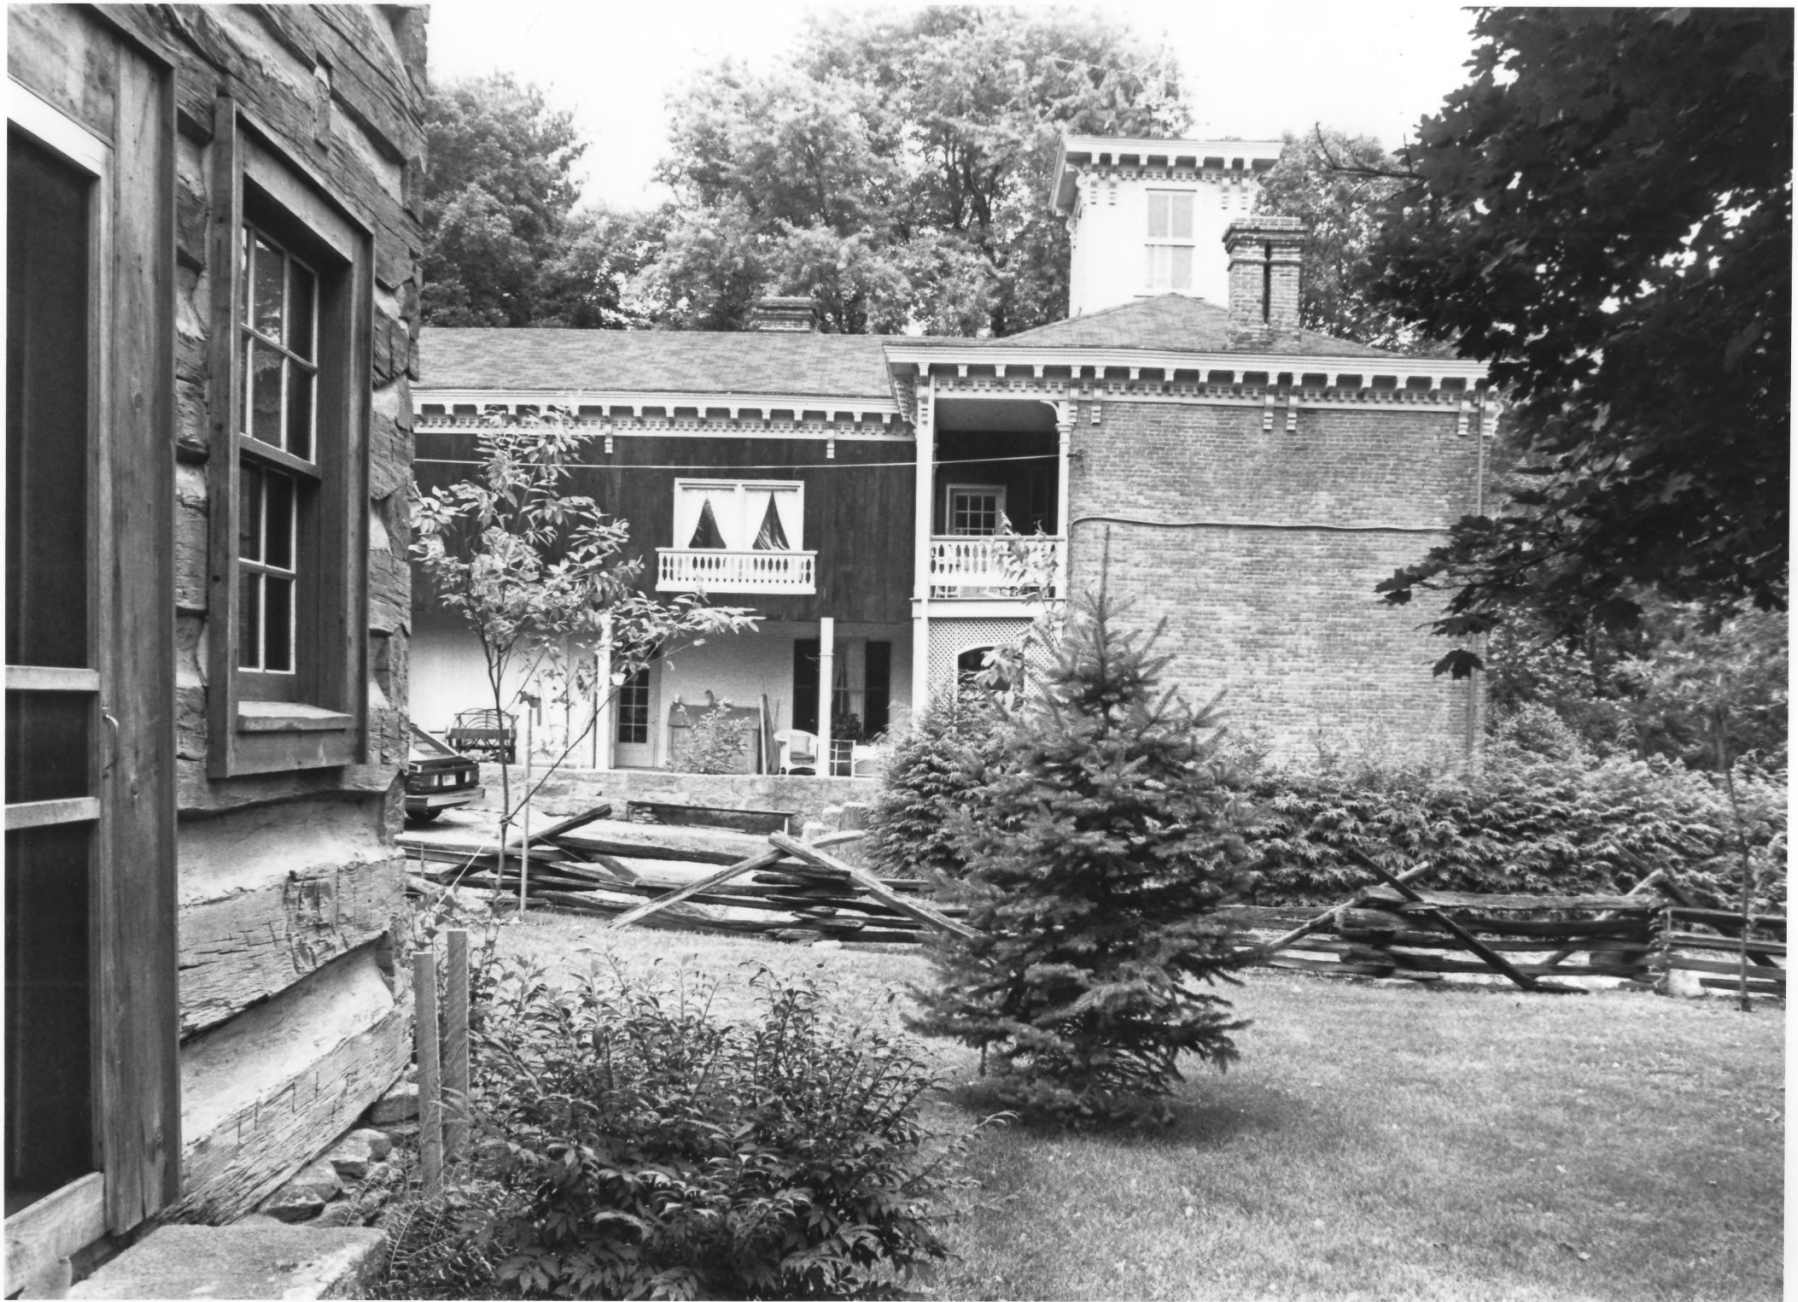

The Old Watson Homestead House
Smithtown, West Virginia
Mike Rowe
July 1984
Photographer's possession
North (main) facade, camera facing south

1.

The Old Watson Homestead House
Smithtown, West Virginia
Mike Rowe
July 1984
Photographer's possession
West facade, camera facing east

2.

Old Watson Homestead House
Smithtown, West Virginia
Mike Rowe
July 1984
Photographer's possession
south facade, camera facing north

3.

The Old Watson Homestead House
Smithtown, West Virginia
Mike Rowe
July 1984
Photographer's possession
East facade, camera facing west

4.

The Old Watson Homestead House
Smithtown, West Virginia
Mike Rowe
July 1984
Photographer's possession
Carriage House, camera facing south

5.

The Old Watson Homestead House
Smithtown, West Virginia
Mike Rowe
Photographer's possession
main entrance, camera facing north

6.

#6

The Old Watson Homestead House
Smithtown, West Virginia
Mike Rowe
July 1984
Photographer's possession
Sitting room --- northwest room of Rigg's
original structure, camera facing south-
west

7.

#7

THIS PAPER
MANUFACTURED
BY KODAK