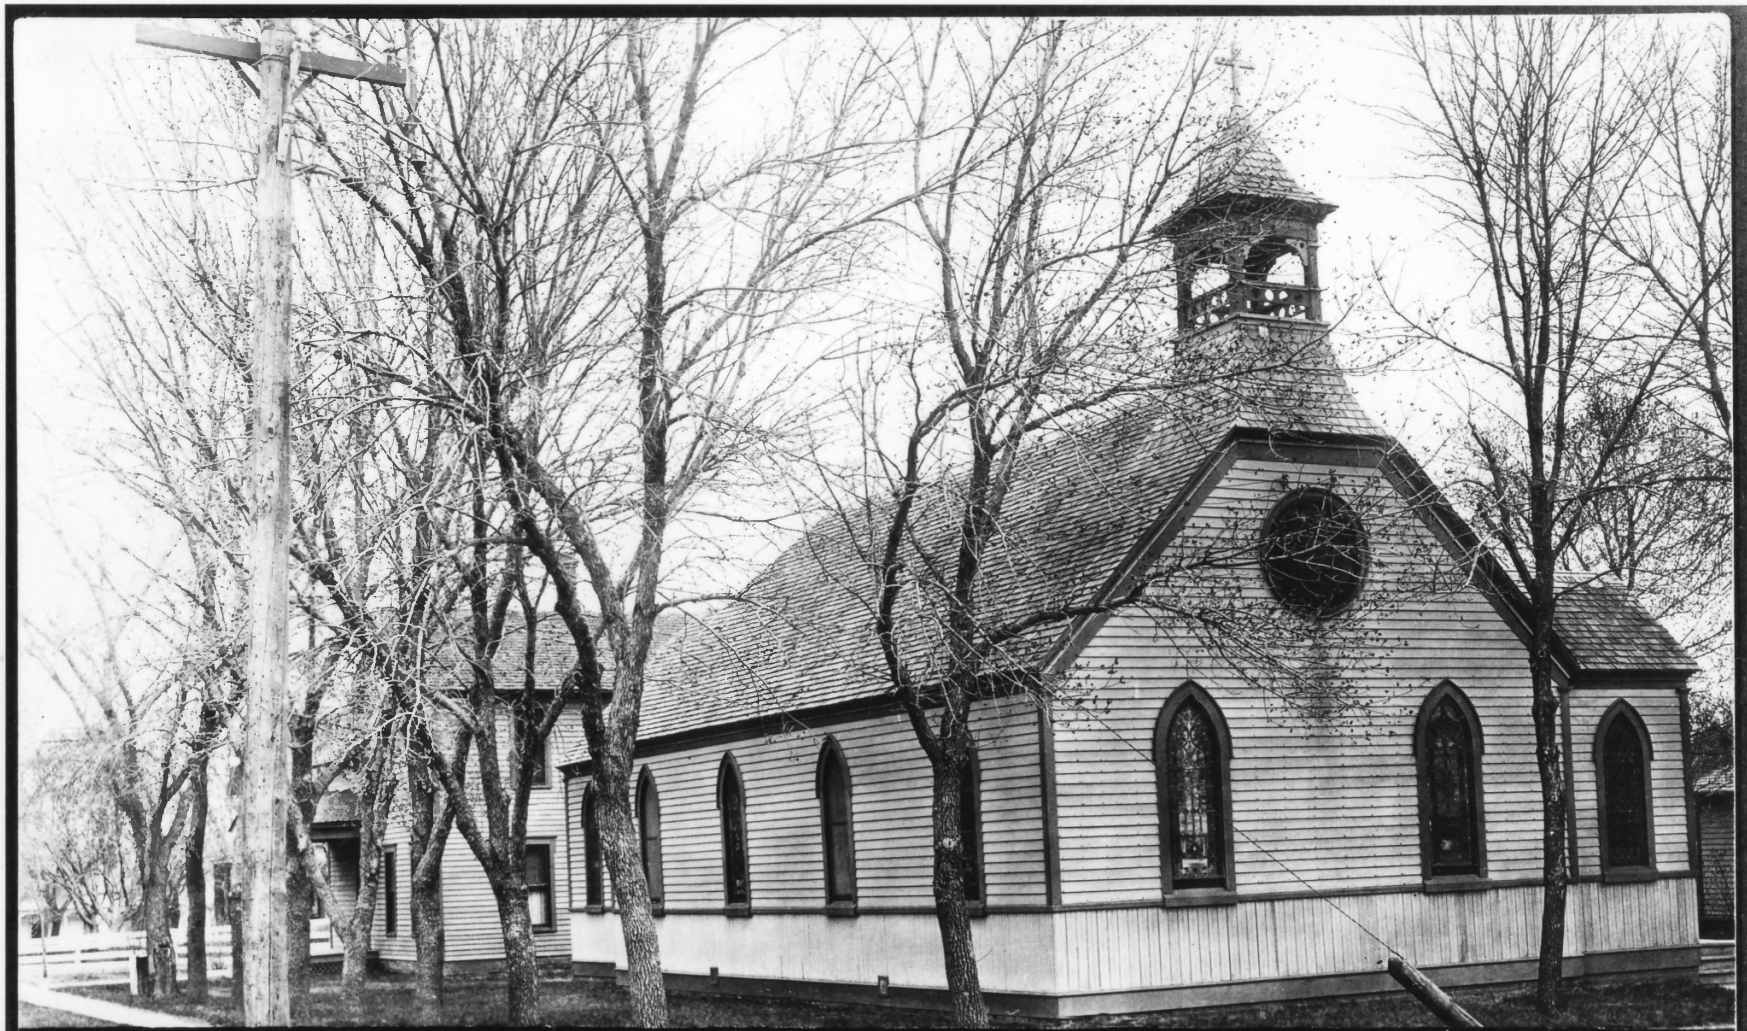

St. Peters Episcopal Church
Neligh, Nebr.
Photo by Geo. Strassler 5/79

Photo # 1 of 5
Saint Peter's Episcopal Church (AP04-5)
411 "L" Street, Neligh, Antelope Co.,
Nebraska.

NOV 3 1980

Exterior view; photographer facing
east-southeast; George Strassler;
May, 1979.

Negative filed with George Strassler,
Neligh, Nebraska.

DEC - 3 1980

St. Peters Episcopal Church
Neligh, Nebr.
Photo by Geo. Strassler 5/79

DEC - 3 1980
NOV 3 1980

Photo # 2 of 5
Saint Peter's Episcopal Church (AP04-5)
411 "L" Street, Neligh, Antelope Co.,
Nebraska.

Exterior view; photographer facing
northeast; George Strassler; May, 1979.

Negative filed with George Strassler,
Neligh, Nebraska.

EPISCOPAL CHURCH.

NELIGH, NEBR.

A627
Episcopal Church
Neligh, Nebraska
Antelope County