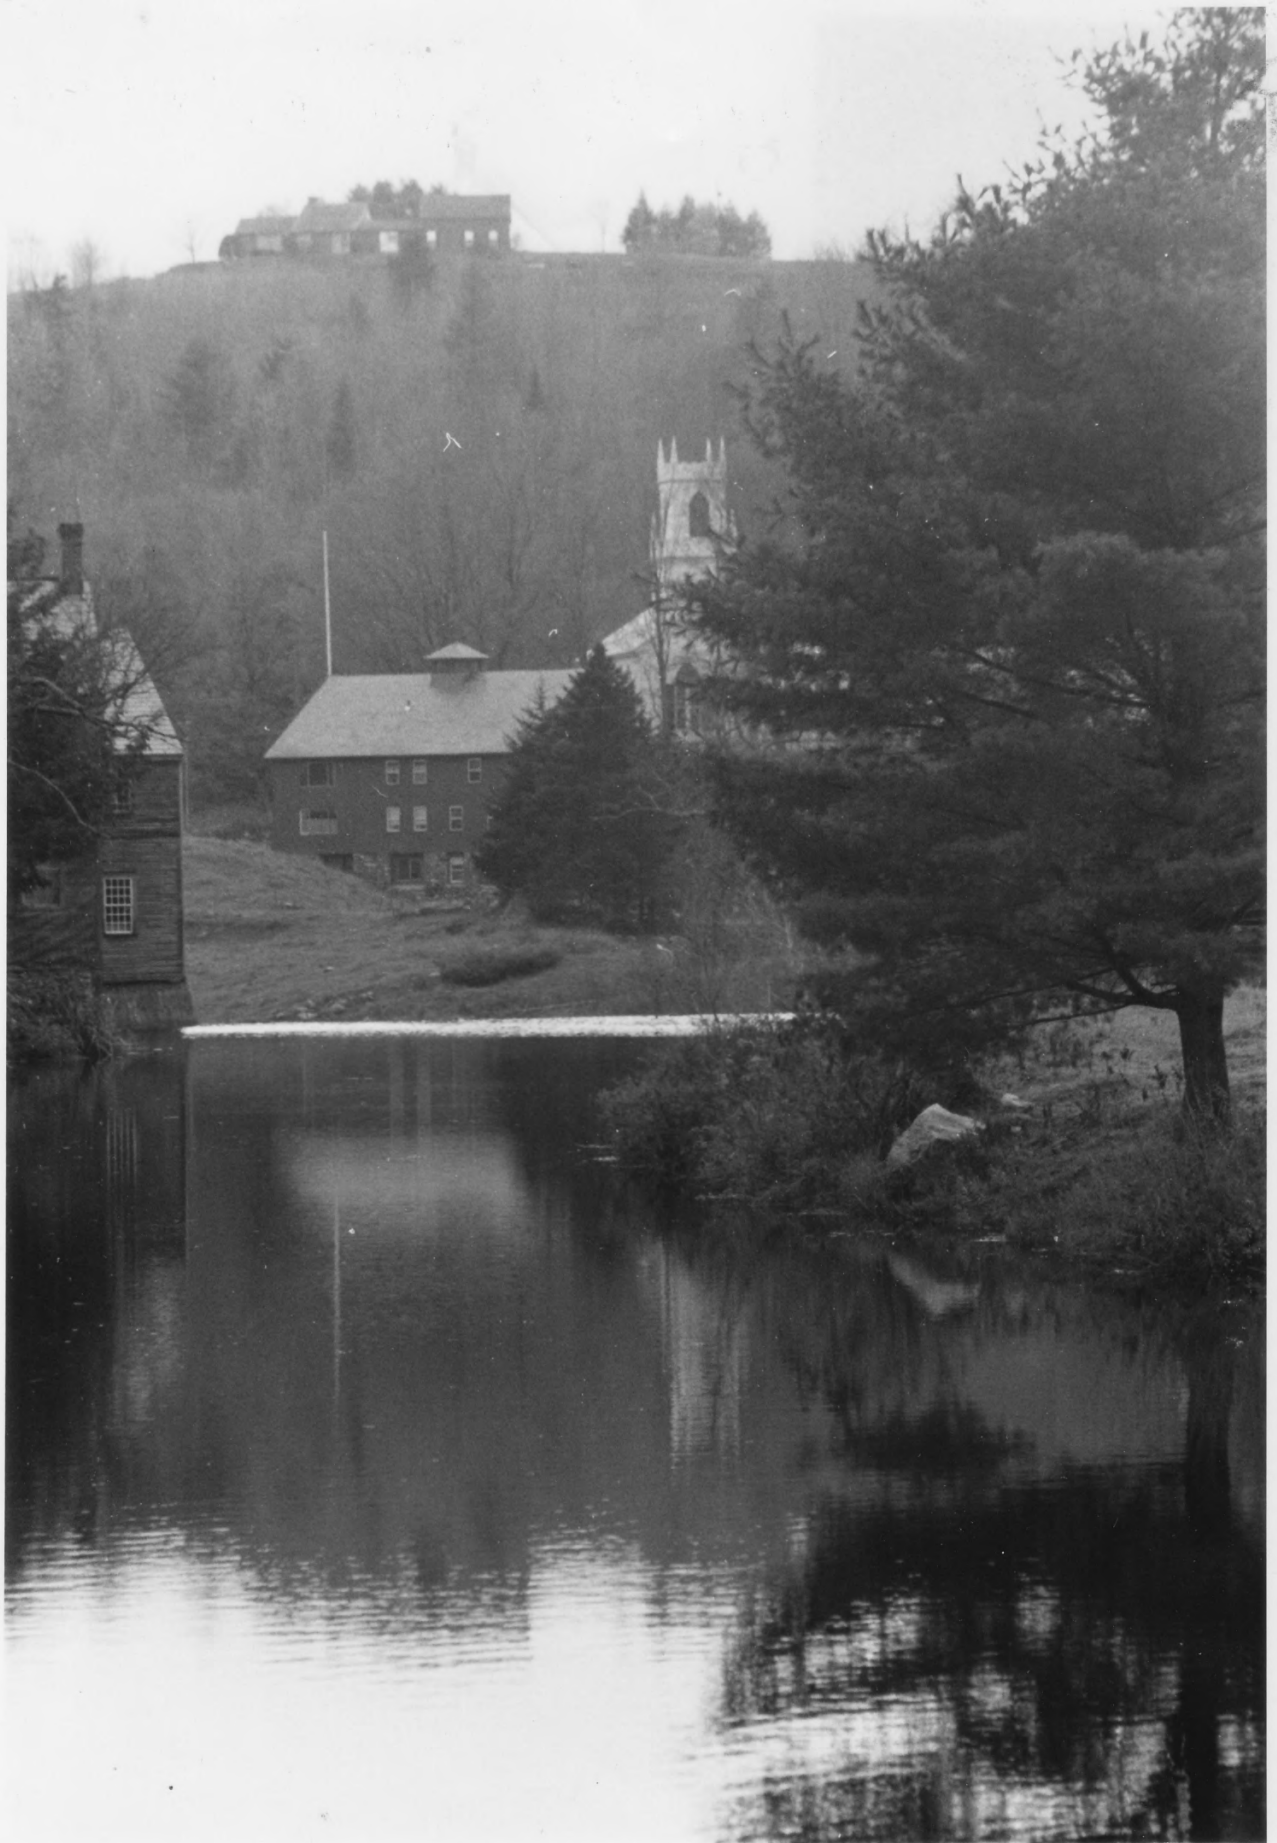

84A588

Weston Village Historic District  
Weston, Vermont  
Credit: Deborah Noble  
Date: October, 1984  
Negative Filed at Vermont Division  
for Historic Preservation  
Description: Wilder-Tuttle-Hickson  
House (#6) and Carriage Barn-Condo-  
miniums (#6a); View looking N  
Photograph 15